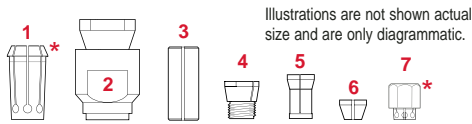

REPLACEMENT COLLETS

Collets for most makes of routers with capacities and sizes to match Trend cutters and arbors.

Makes	Router Models	6.35mm (1/4") Collet		8mm Collet		9.5mm (3/8") Collet		12.7mm (1/2") Collet	
		Order Ref.	Price	Order Ref.	Price	Order Ref.	Price	Order Ref.	Price
TREND	T2	1 CLT/T2/635	£15.50	1 CLT/T2/8	£15.50	-	-	-	-
	T3	5 CLT/T3/635	£3.50	5 CLT/T3/8	£3.50	-	-	-	-
	T5, T5MK2	7 CNS/T5/635	£12.50	7 CNS/T5/8	£12.50	-	-	-	-
	T9	1 CLT/T9/635	£22.00	1 CLT/T9/8	£22.00	1 CLT/T9/95	£22.00	1 CLT/T9/127	£22.00
	T10 & T11	1 CLT/T10/635	£19.50	1 CLT/T10/8	£19.50	1 CLT/T10/95	£19.50	1 CLT/T10/127	£19.50
ATLAS COPCO	OFS50, OFS720	1 249981	£18.00	1 256303	£18.00	-	-	-	-
	OFSE850, 1000 OFSE2000	1 FR/14	£18.50	1 FR/8	£18.50	1 FR/38	£18.50	1 FR/12	£18.50
AXMINSTER	AW635R	5 PDW502763MM	£4.50	5 PDW502708MM	£4.50	-	-	-	-
BLACK & DECKER	SR100	7 DE6951	£12.50	7 DE6952	£12.50	-	-	-	-
	BD780, 780E KW780(E), 779(E), KW800(E), KW900(E)	5 94326901	£5.50	5 94326902	£5.50	-	-	-	-
BOSCH	POF52,400,500A POF600ACE, PKF25	5 2-608-570-048	£8.00	5 2-608-570-049	£8.00	-	-	-	-
	GOF900A, POF1100AE, 1300ACE GOF1300ACE, 2000E GOF1600A, 1700ACE	7 2-608-570-101 7 2-608-570-104 7 2-608-570-110	£22.00 £25.00 £27.00	7 2-608-570-102 7 2-608-570-105 3 06859	£22.00 £25.00 £7.50	7 2-608-570-106 7 2-608-570-112	£25.00 £27.00	7 2-608-570-108 7 2-608-570-114	£25.00 £27.00
CASALS	FT2000VCE	1 FR/14	£18.50	1 FR/8	£18.50	1 FR/38	£18.50	1 FR/12	£18.50
CMT	CMT1E	1 DE6273	£18.50	1 DE6274	£18.50	1 DE6275	£18.50	1 DE6278	£18.50
DEWALT	DW613, 614, 615	7 DE6951	£12.50	7 DE6952	£12.50	-	-	-	-
	DW670	5 94326901	£5.50	5 94326902	£5.50	-	-	-	-
	DW620, 621	7 DE6951	£12.50	7 DE6952	£12.50	-	-	-	-
	DW624, 625EK, 629,	1 DE6273	£18.50	1 DE6274	£18.50	1 DE6275	£18.50	1 DE6278	£18.50
DRAPER	R1900V	1 FR/14	£18.50	1 FR/8	£18.50	1 FR/38	£18.50	1 FR/12	£18.50
	PT1200V	5 2-608-570-048	£8.00	5 2-608-570-049	£8.00	-	-	-	-
ELU	MKF67, MOF69, 96, 96E	7 DE6951	£12.50	7 DE6952	£12.50	-	-	-	-
	OF97, 97E	7 DE6951	£12.50	7 DE6952	£12.50	-	-	-	-
	MKF167, 267	5 94326901	£5.50	5 94326902	£5.50	-	-	-	-
	MOF77, 98, 131, 177 MOF177E	1 DE6273	£18.50	1 DE6274	£18.50	1 DE6275	£18.50	1 DE6278	£18.50
FESTO	OF2000E	1 DE6273	£18.50	1 DE6274	£18.50	1 DE6275	£18.50	1 DE6278	£18.50
FELISATTI	TP246(E), R346EC	1 31566	£24.00	1 31567	£24.00	1 31568	£24.00	1 31570	£26.00
FREUD	FT2000E	1 FR/14	£18.50	1 FR/8	£18.50	1 FR/38	£18.50	1 FR/12	£18.50
HITACHI	TR6	6 960114Z	£5.50	6 -	-	-	-	-	-
	M8, M8V,	2 302194	£38.00	5 302193	£40.00	-	-	-	-
	M12V, M12SA, TR12	3 956927Z	£7.50	3 06859	£7.50	3 956928Z	£7.50	2 956926Z	£20.00
	FM8, ZK2008	4 997525	£8.00	4 997526	£11.50	-	-	-	-
KINZO	25C44	5 K44/635	£3.50	5 K44/8	£3.50	-	-	-	-
	25C46EP	7 K46/635	£7.00	7 K46/8	£7.00	-	-	7 K46/127	£7.00
MAKITA	3600B, 3601B	3 06033	£7.50	3 06859	£7.50	3 06034	£7.50	2 10297	£20.00
	3612BR, 3612C, 3612	3 06033	£7.50	3 06859	£7.50	3 06034	£7.50	1 06748	£23.00
	3700B, 3703, 3705	6 06053	£4.00	-	-	-	-	-	-
	3620(M362)	-	-	6 06864	£3.50	-	-	-	-
METABO	OF1612, OFE1812	1 31566	£24.00	1 31567	£24.00	1 31568	£24.00	1 31570	£26.00
NUTOOL	XP12	7 K46/635	£7.00	7 K46/8	£7.00	-	-	7 K46/127	£7.00
PERFORMANCE POWER	PRO1250R(D), 2050R	7 K46/635	£7.00	7 K46/8	£7.00	-	-	7 K46/127	£7.00
POWER DEVIL	PDW5026, 5027	5 PDW502763MM	£4.50	5 PDW502708MM	£4.50	-	-	-	-
RYOBI	RE120, TR30P	6 50437821	£5.00	-	-	-	-	-	-
	R150, R151, RE155K	3 50413020	£5.00	4 50436007	£19.00	-	-	-	-
	R500, R502	3 50412980	£7.50	3 06859	£7.50	3 50413012	£7.50	2 50436880	£38.00
	RE600N, R600N, RE601	3 50412980	£7.50	3 06859	£7.50	3 50413012	£7.50	1 50475045	£30.00
TTECH	TT/R127	7 K46/635	£7.00	7 K46/8	£7.00	-	-	7 K46/127	£7.00