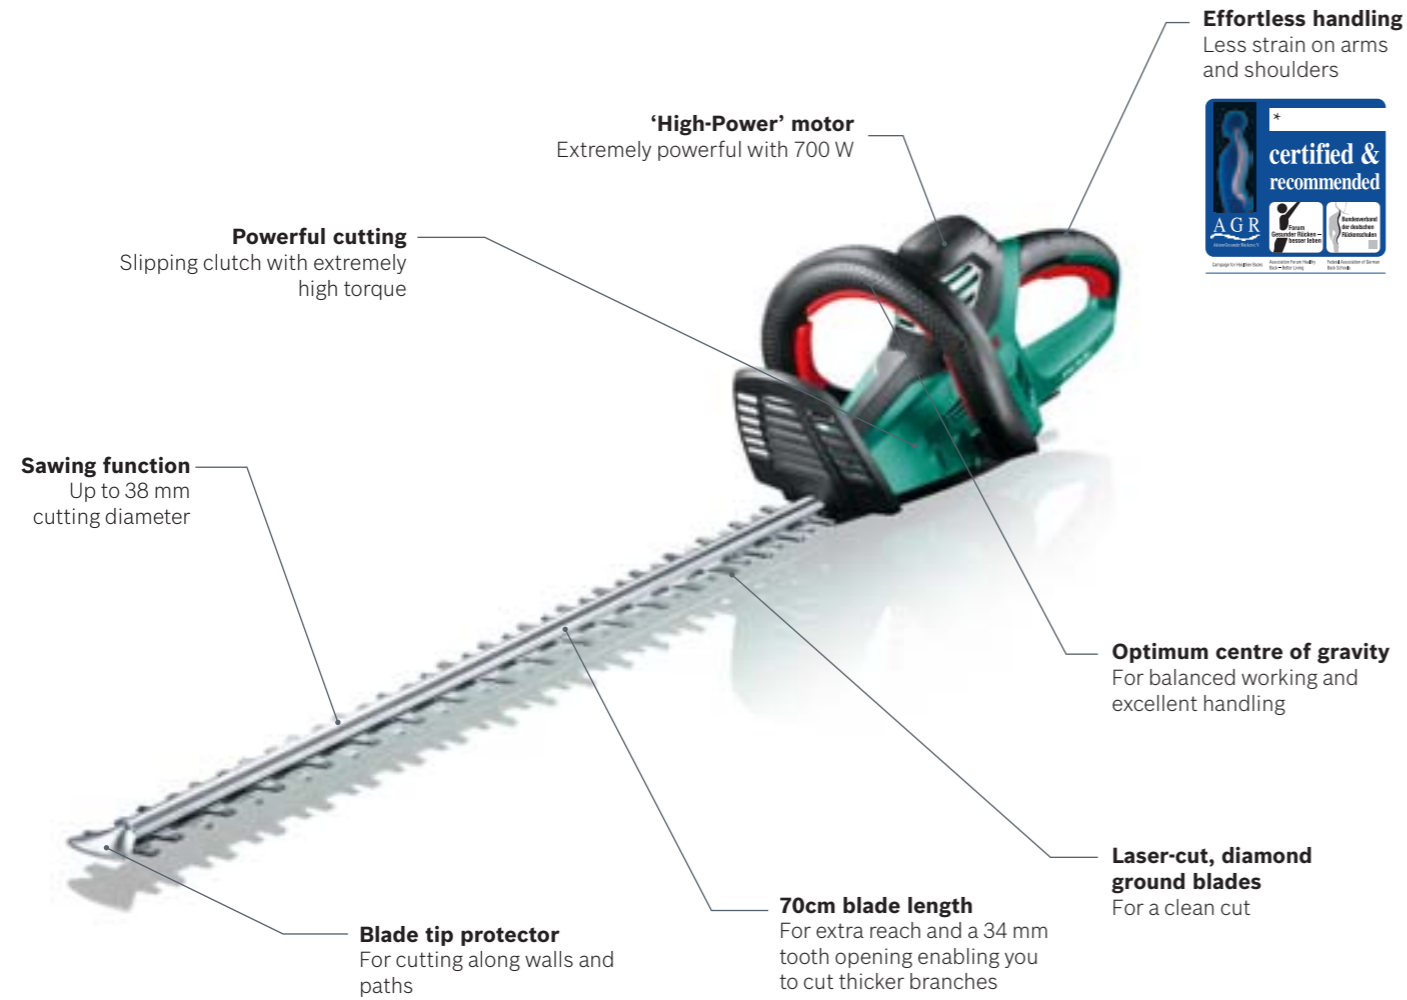

The AHS 70-34 is lightweight and extremely powerful. Nimble, yet effective, it lets you cut through thick branches easily and with minimal strain on your back and arms. It's up to 15% lighter than any of our previous models, and its multi-position handle and smaller dimensions allow you to work easily in different positions.