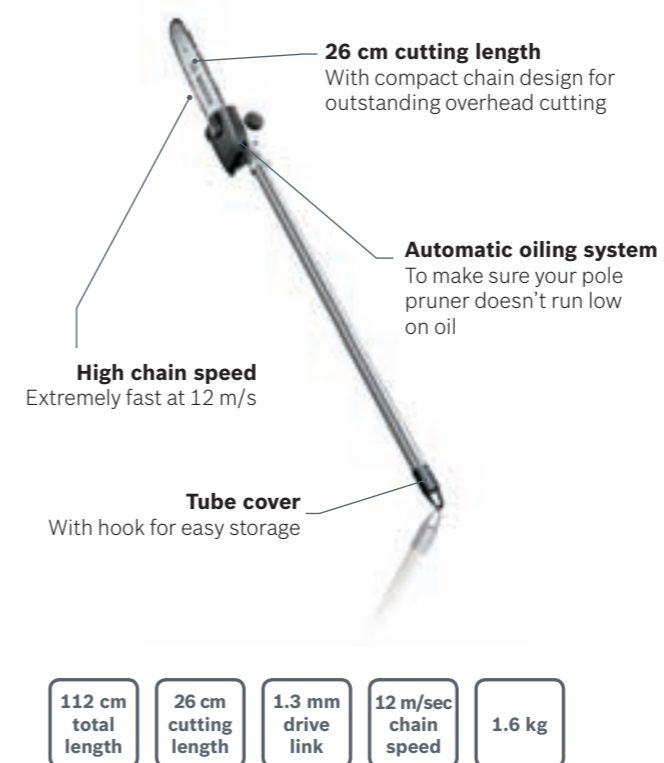

Quick attachment change
No tools are needed to switch between applications.

Powerful
1000 W motor delivers outstanding cutting performance.

Versatile
Tackle hedge cutting, pruning, trimming clearing and heavy-duty trimming for overgrown areas.

Multi-tool Attachments

AMW HS Hedgecutter

AMW SG Pole Pruner

AMW LB Leaf Blower

Multi-tool Attachments

AMW RT Trimmer

- 74.5 cm total length
- 36 cm cutting diameter
- 3.5 mm cutting stick
- 1.3 kg

Part No. 0 600 8A3 C00
EAN code. 3165140.669870