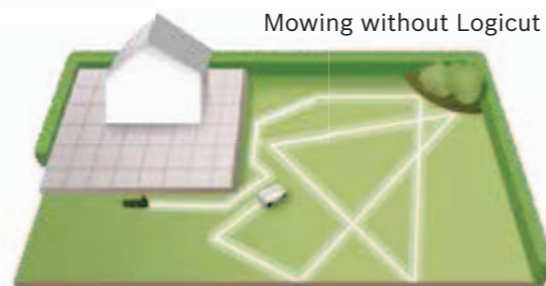

Efficiency comes in many shapes and sizes

So do the gardens.