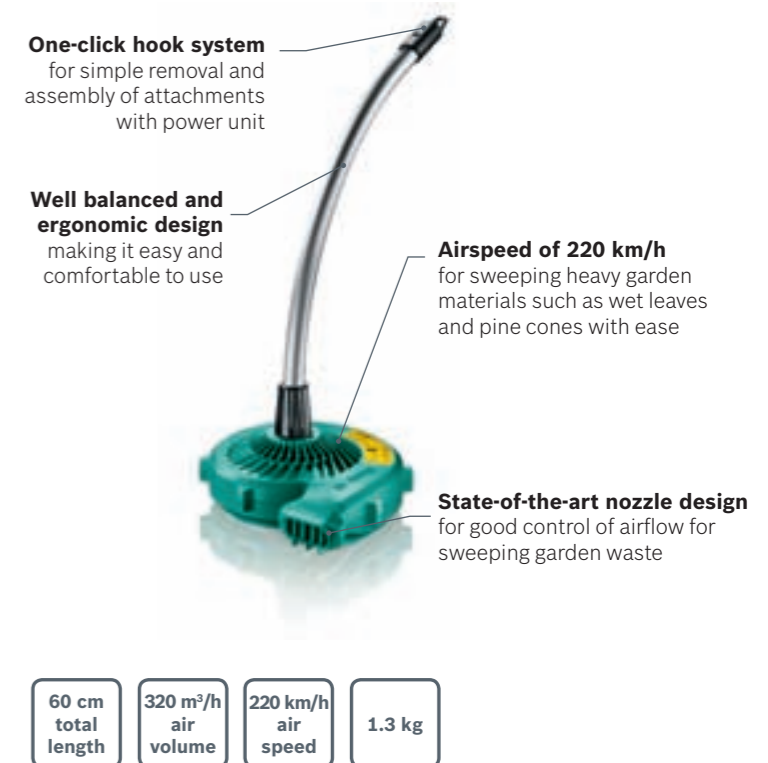

Quick attachment change
No tools are needed to switch between applications.

Powerful
1000 W motor delivers outstanding cutting performance.

Versatile
Tackle hedge cutting, pruning, trimming clearing and heavy-duty trimming for overgrown areas.

Multi-tool Attachments

AMW HS Hedgecutter

AMW SG Pole Pruner

AMW LB Leaf Blower

Multi-tool Attachments

AMW RT Trimmer

- 74.5 cm total length
- 36 cm cutting diameter
- 3.5 mm cutting stick
- 1.3 kg

Part No. 0 600 8A3 C00
EAN code. 3165140.669870