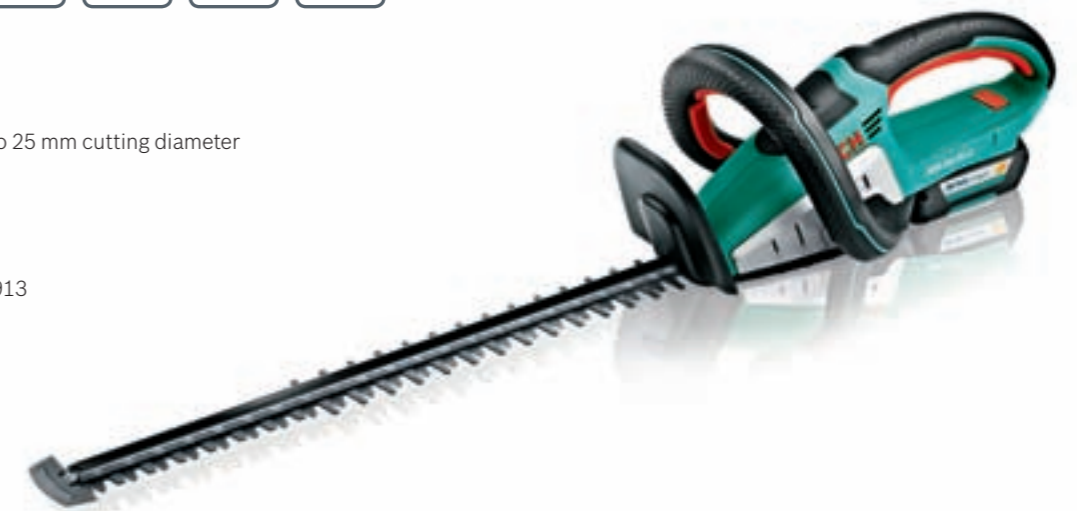

AHS 54-20 LI

Powerful hedgecutter for trimming larger hedges.

54 cm blade length
20 mm tooth opening
36 V / 1.3 Ah battery
45 min charge time
200 m² per charge
3.5 kg

- Anti-Blocking System.
- Sawing function. Up to 25 mm cutting diameter
- Blade tip protector

Part No. 0 600 84A 170
EAN code. 3165140.513913