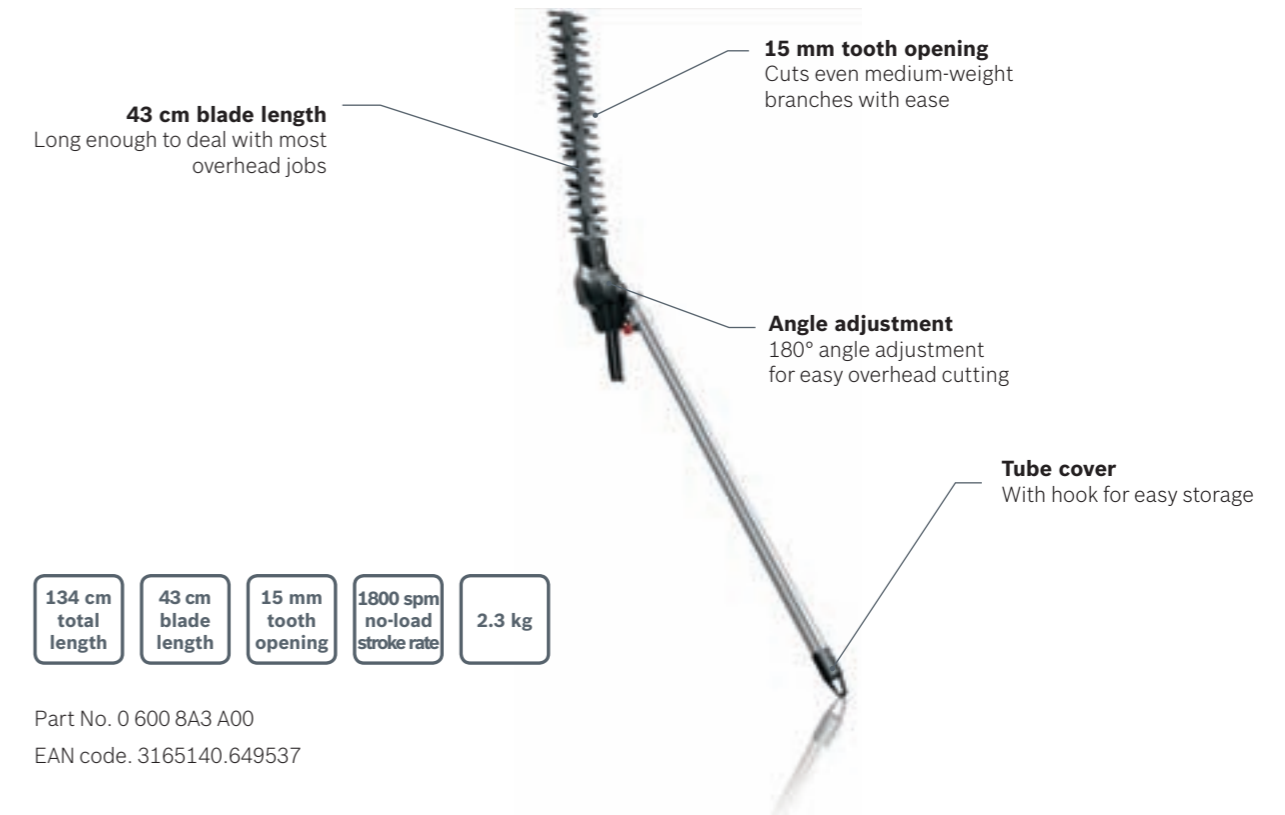

Multi-tool Attachments

AMW HS Hedgecutter