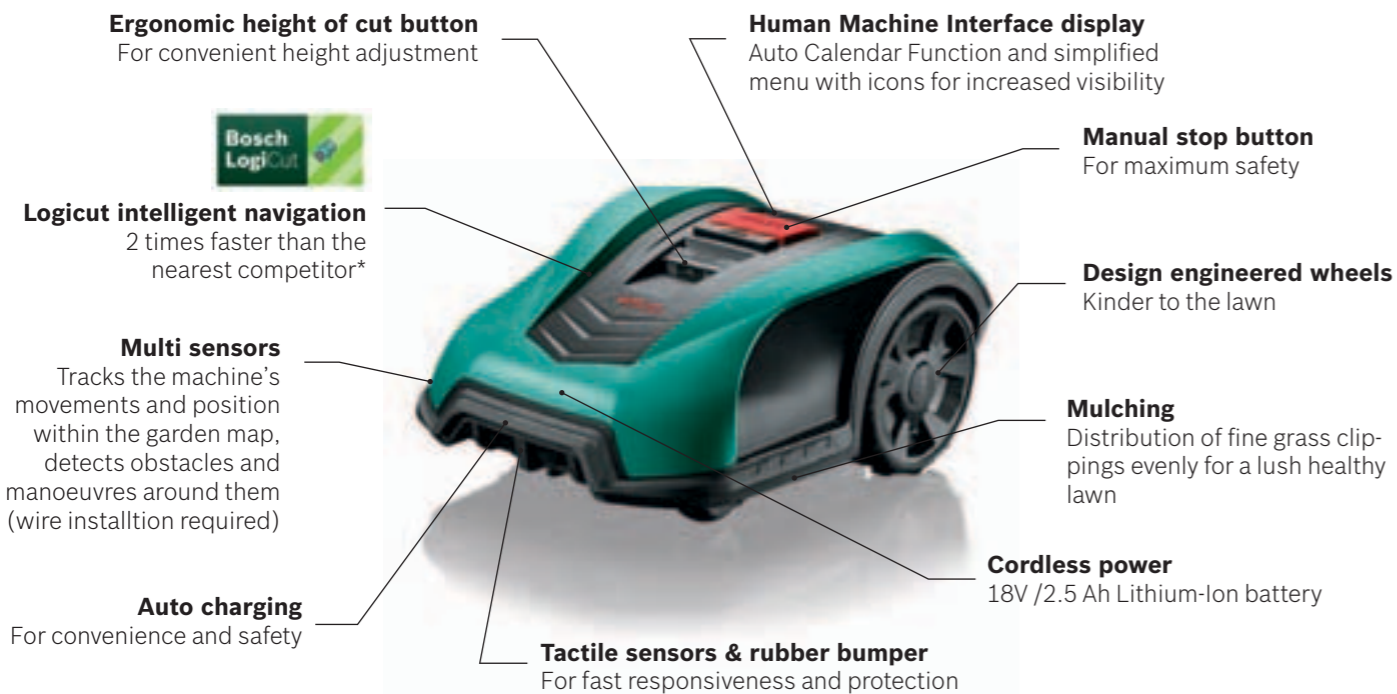

A beautiful lawn

And everything you need
to maintain it.

The type of lawnmower you require depends on the size of your lawn and what you use it for. We've got all the tools to help you keep your lawn in tip-top condition.

Lawn Care

Indego 350 Indego 350 Connect Indego 400 Connect

The new Indego 350 offers an easy way to a luscious looking lawn. Due to its Logicut System it offers 2 times faster mowing than the nearest competitor.* Small design – perfect fit for urban gardens.