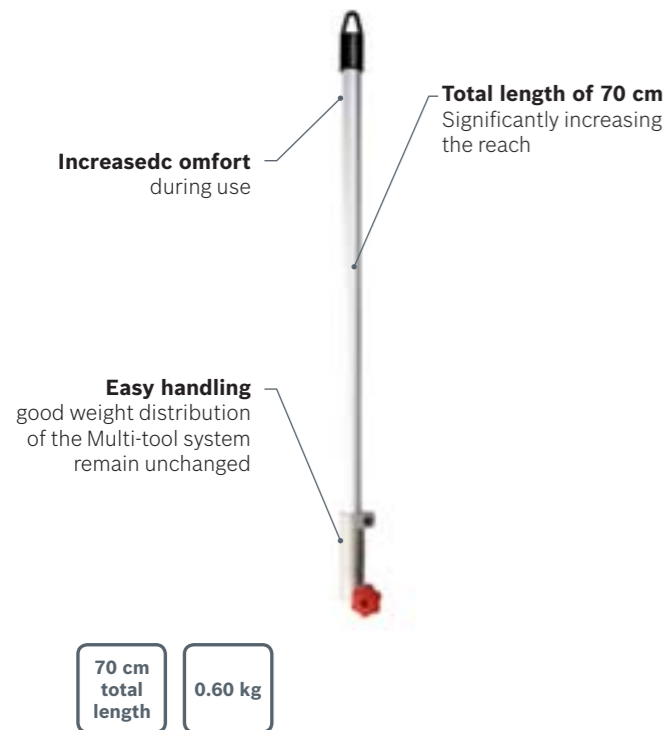

AMW TS Extension Pole

- 70 cm total length
- 0.60 kg

Part No. 0 600 8A3 D00
EAN code. 3165140.711678