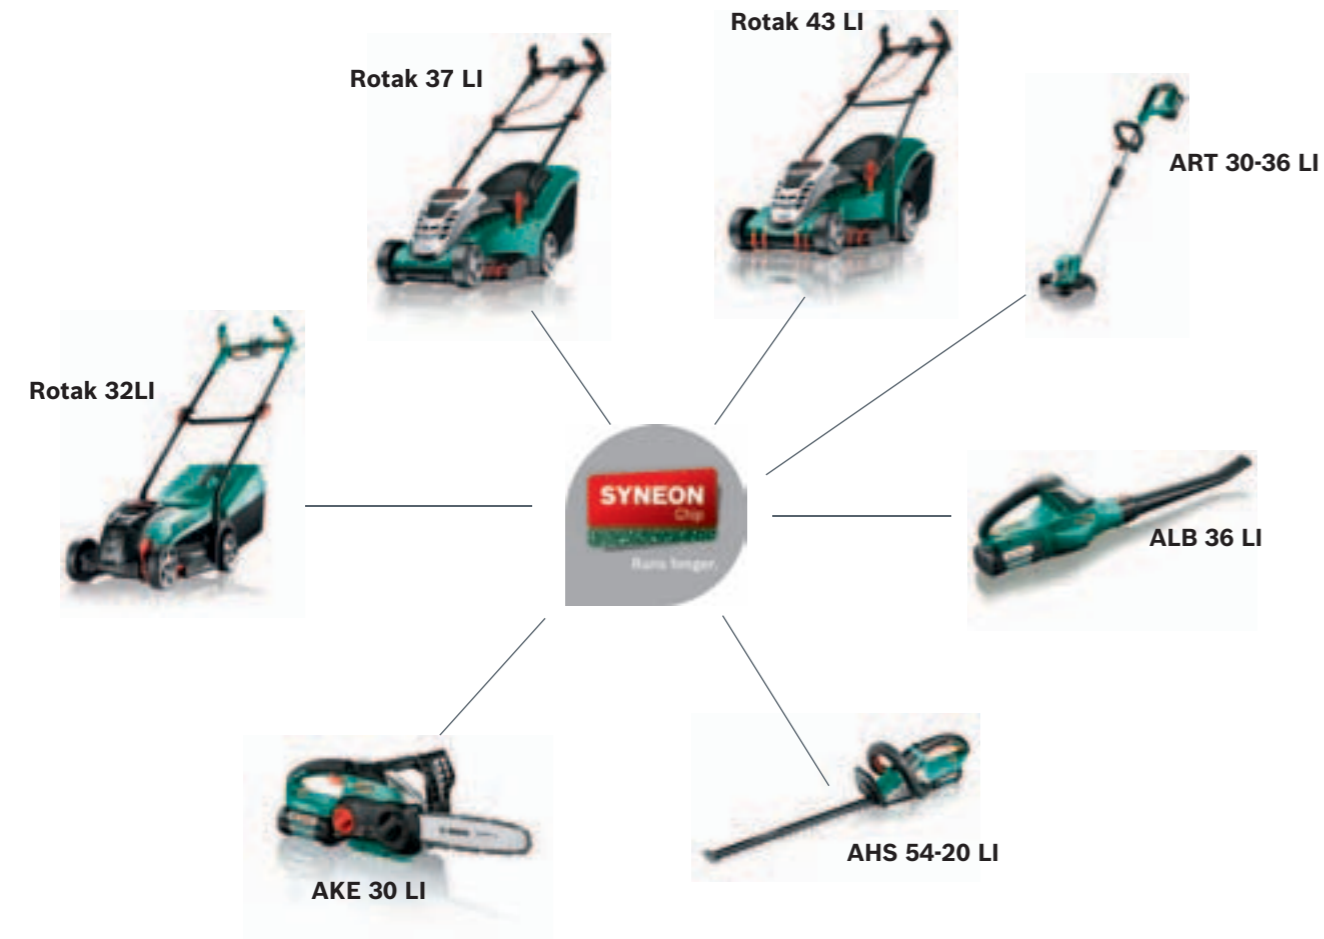

Compatibility

	2.0 Ah	4.0Ah
Rotak	✓	✓
Chainsaw	-	✓
Hedgecutter	✓	-
Blower	✓	✓
Trimmer	✓	✓

36 volts family for garden baretool range

Rotak 43 LI Baretool

Part No. 0 600 8A4 508
EAN code. 3165140.770811

ALB 36 LI Baretool