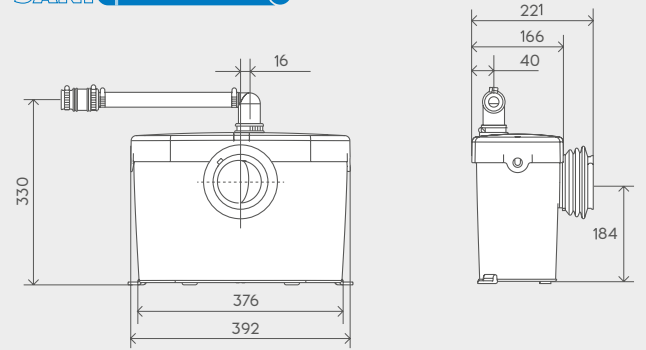

SANI ACCESS® 1

SANI ACCESS® 2

SANI ACCESS® 3

SANI ACCESS® 1