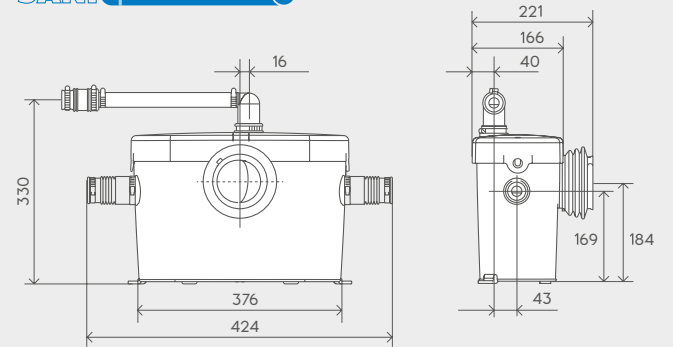

SANI ACCESS® 2