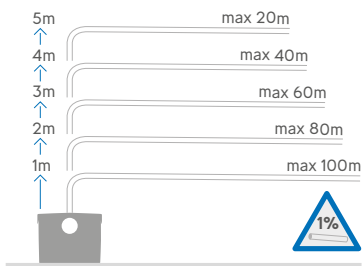

Vertical/horizontal performance

Double access:

- A Direct access to the basket in case of blockage due to misuse
- B Direct access to electric components

Discharge Pipework
22 / 28 / 32 mm

Motor Power
400 Watts