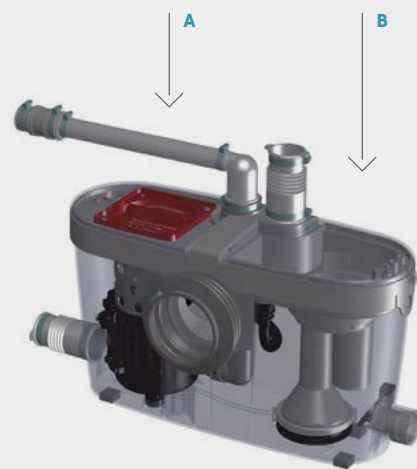

SANI ACCESS® 1 2 3

Products Ref: 1900/1901/1902

Designed to provide easy access for en-suite bathroom applications, convenient covers allow you to service and maintain the macerator without having to remove it.

Suitable for new installations.

Why choose this product?

- Easy service access
- Suitable for one WC only
- Easy maintenance without removal of unit
- Suitable for new installations
- Quiet technology

Saniaccess is primarily intended for new installations as the inlet and outlet positions vary from other Saniflo models.

Vertical/horizontal performance

Double access:

- A Direct access to the basket in case of blockage due to misuse
- B Direct access to electric components

Discharge Pipework
22 / 28 / 32 mm

Motor Power
400 Watts

Voltages
220-240 V/50 Hz

Working Waste Water Temp
35°C

Product Weight
Saniaccess 1 and 2 - 5.8kg
Saniaccess 3 - 6.4kg

Inlet Pipework
40mm

IP Rating
IP44

SANI ACCESS® 1

SANI ACCESS® 2

SANI ACCESS® 3