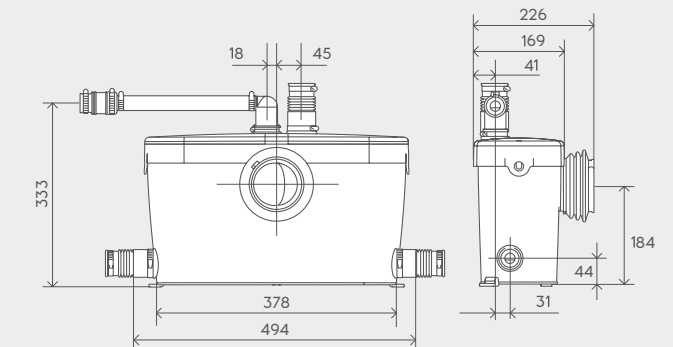

SANI ACCESS® 3