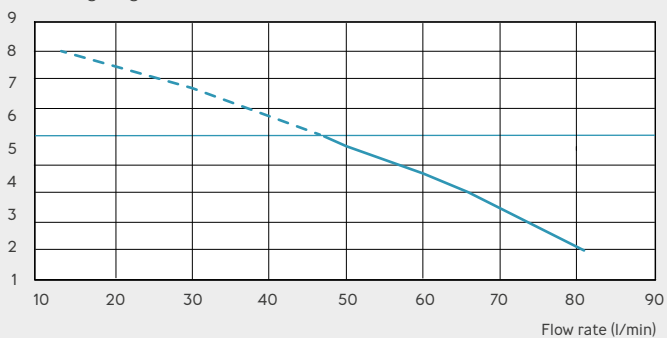

Discharge height (m)