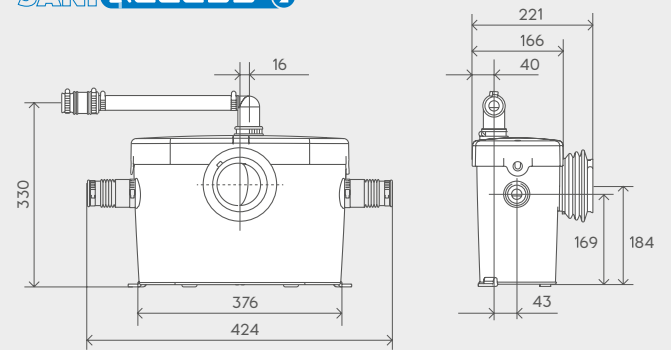

SANI ACCESS® 2