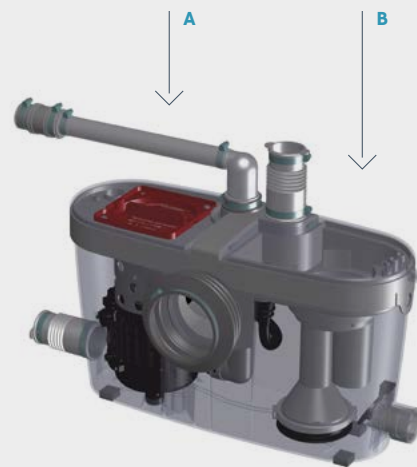

# SANI ACCESS® 1 2 3

Products Ref: 1900/1901/1902

Designed to provide easy access for en-suite bathroom applications, convenient covers allow you to service and maintain the macerator without having to remove it.

## Why choose this product?

- Easy service access
- Suitable for one WC only
- Easy maintenance without removal of unit
- Suitable for new installations
- Quiet technology

Saniaccess is primarily intended for new installations as the inlet and outlet positions vary from other Saniflo models.

### Double access:

- A Direct access to the basket in case of blockage due to misuse
- B Direct access to electric components

**Discharge Pipework**  
22 / 28 / 32 mm

**Motor Power**  
400 Watts

**Voltages**  
220-240 V/50 Hz