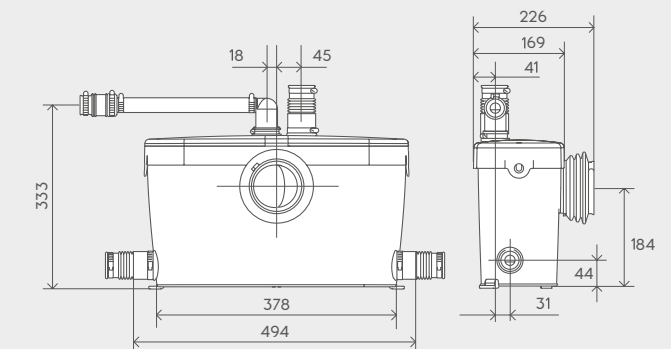

**Working Waste Water Temp**  
35°C

**Product Weight**  
Saniaccess 1 and 2 - 5.8kg  
Saniaccess 3 - 6.4kg

**Inlet Pipework**  
40mm

**IP Rating**  
IP44

SANI ACCESS® 1

SANI ACCESS® 2

SANI ACCESS® 3

SANI ACCESS® 1

SANI ACCESS® 2

SANI ACCESS® 3

Discharge height (m)