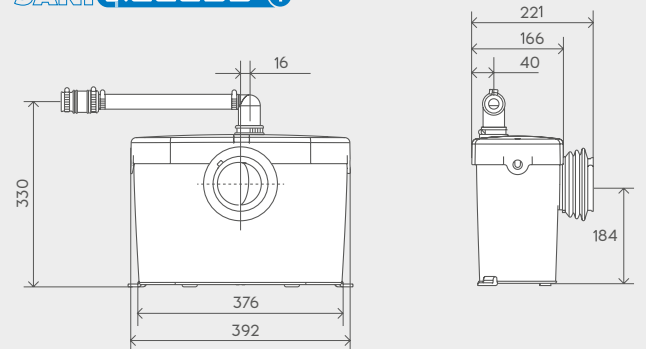

**Working Waste Water Temp**  
35°C

**Product Weight**  
Saniaccess 1 and 2 - 5.8kg  
Saniaccess 3 - 6.4kg

**Inlet Pipework**  
40mm

**IP Rating**  
IP44

SANI ACCESS® 1

SANI ACCESS® 2

SANI ACCESS® 3

SANI ACCESS® 1