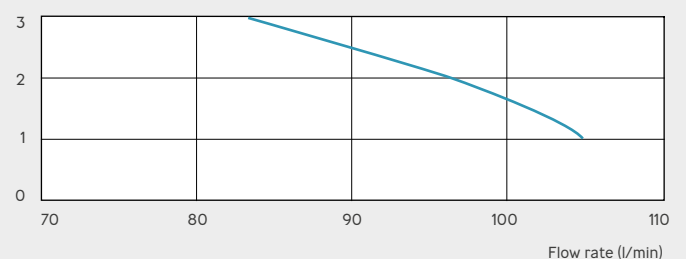

Vertical/horizontal performance

Requires a minimum dynamic pressure of 1.7 bar water supply pressure. Hand basin must be installed to the right.

Discharge Pipework
32 mm

Motor Power
550 Watts

Voltages
220-240 V/50 Hz

Working Waste Water Temp
35°C

Product Weight
23.2kg

Double Flush
1.8 litre / 3 litres

IP Rating
IP44

Discharge height (m)

Flow rate (l/min)

Check out our full range of macerators

Saniflo Macerators