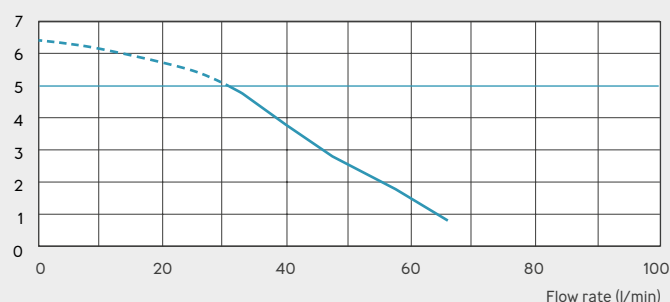

Why choose this product?

- Overcomes gravity drainage issues
- Allows basement showers
- Can be fitted next to shower tray
- Additional inlet for basin
- Includes integrated carbon filter
- Low activation level (65mm)

Vertical/horizontal performance

5
YEAR
WARRANTY
Up to 5 years
warranty
See page 27

Discharge Pipework
22 / 32mm

Product Weight
3.5kg

Motor Power
250 Watts

Inlet Pipework
40mm

Voltages
220-240 V/50 Hz

IP Rating
IP44

Working Waste Water Temp
35°C

Activation Level
65mm

Discharge height (m)

Check out our full range of macerators

Saniflo Macerators

Flo-Force Macerators

Stuart Turner Macerators

Grundfos Macerators