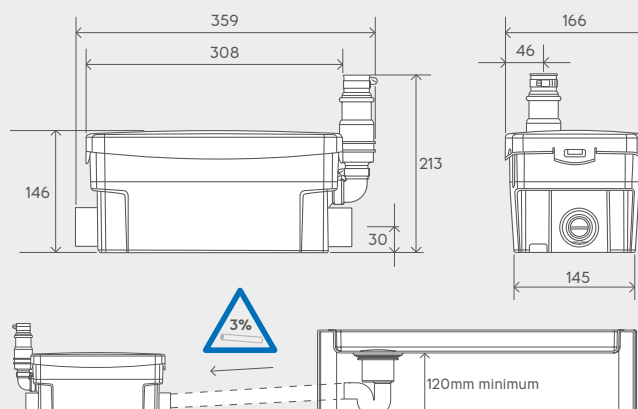

SANISHOWER® +

Product Ref: 6043

The Sanishower + can be installed next to a shower tray with access for maintenance. Capable of pumping a standard electric or gravity mixer shower. Two inlets mean a wash basin can be added too.

Why choose this product?

- Overcomes gravity drainage issues
- Allows basement showers
- Can be fitted next to shower tray
- Additional inlet for basin
- Includes integrated carbon filter
- Low activation level (65mm)

Vertical/horizontal performance

5
YEAR
WARRANTY
Up to 5 years
warranty
See page 27

Discharge Pipework
22 / 32mm

Product Weight
3.5kg

Motor Power
250 Watts

Inlet Pipework
40mm

Voltages
220-240 V/50 Hz

IP Rating
IP44