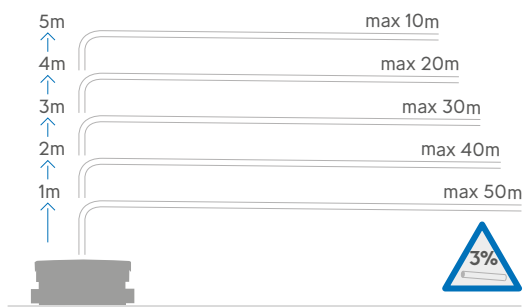

SANISHOWER® +

Product Ref: 6043

The Sanishower + can be installed next to a shower tray with access for maintenance. Capable of pumping a standard electric or gravity mixer shower. Two inlets mean a wash basin can be added too.

Why choose this product?

- Overcomes gravity drainage issues
- Allows basement showers
- Can be fitted next to shower tray
- Additional inlet for basin
- Includes integrated carbon filter
- Low activation level (65mm)

Vertical/horizontal performance

5
YEAR
WARRANTY
Up to 5 years
warranty
See page 27