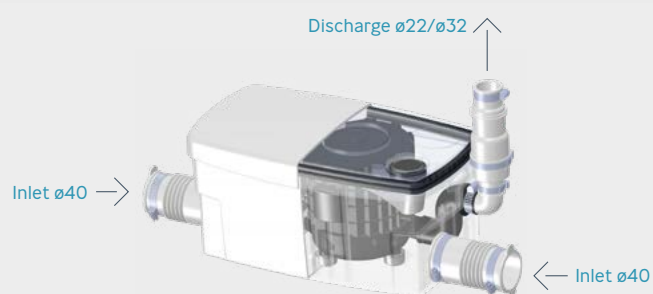

SANISHOWER® +

Product Ref: 6043

The Sanishower + can be installed next to a shower tray with access for maintenance. Capable of pumping a standard electric or gravity mixer shower. Two inlets mean a wash basin can be added too.

Why choose this product?

- Overcomes gravity drainage issues
- Allows basement showers
- Can be fitted next to shower tray
- Additional inlet for basin
- Includes integrated carbon filter
- Low activation level (65mm)

Vertical/horizontal performance

5
YEAR
WARRANTY
Up to 5 years
warranty
See page 27

Discharge Pipework
22 / 32mm

Product Weight
3.5kg

Motor Power
250 Watts

Inlet Pipework
40mm

Voltages
220-240 V/50 Hz

IP Rating
IP44