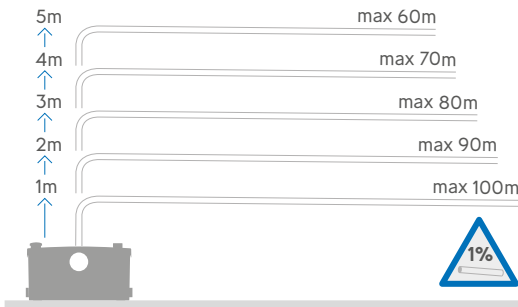

Product Ref: 6003

The Saniplus Up enables you to install an additional bathroom with ease. With two inlets and a greater tank capacity, the Saniplus Up can easily deal with a WC, wash basin, bidet and even the highest output power showers.

## Why choose this product?

- One unit deals with the waste from an additional bathroom
- Works with high output power showers
- Two side inlets and a greater tank capacity
- Easy access for servicing and maintenance
- No need to change the pipework - replaces existing Saniflo products
- Improved design of casing

## Vertical/horizontal performance

Up to 5 years warranty

210mm depth required behind the WC

**Discharge Pipework**  
22 / 28 / 32mm

**Product Weight**  
6.4kg

**Motor Power**  
400 Watts

**Inlet Pipework**  
40mm

**Voltages**  
220-240 V/50 Hz

**IP Rating**  
IP44

**Working Waste Water Temp**  
35°C

Discharge height (m)