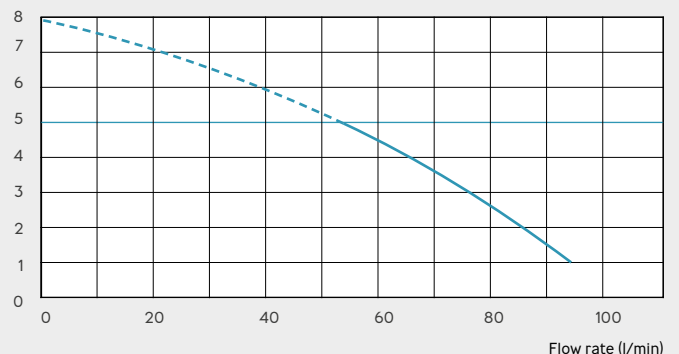

## Vertical/horizontal performance

Up to 5 years warranty

210mm depth required behind the WC

**Discharge Pipework**  
22 / 28 / 32mm

**Product Weight**  
6.4kg

**Motor Power**  
400 Watts

**Inlet Pipework**  
40mm

**Voltages**  
220-240 V/50 Hz

**IP Rating**  
IP44

**Working Waste Water Temp**  
35°C

Discharge height (m)