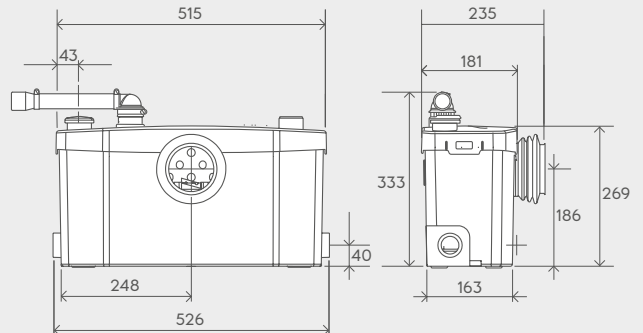

Product Ref: 6003

The Saniplus Up enables you to install an additional bathroom with ease. With two inlets and a greater tank capacity, the Saniplus Up can easily deal with a WC, wash basin, bidet and even the highest output power showers.

## Vertical/horizontal performance

Up to 5 years warranty

210mm depth required behind the WC

**Discharge Pipework**  
22 / 28 / 32mm

**Product Weight**  
6.4kg

**Motor Power**  
400 Watts

**Inlet Pipework**  
40mm

**Voltages**  
220-240 V/50 Hz

**IP Rating**  
IP44

**Working Waste Water Temp**  
35°C

Discharge height (m)