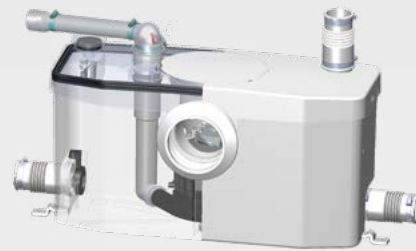

Product Ref: 6003

The Saniplus Up enables you to install an additional bathroom with ease. With two inlets and a greater tank capacity, the Saniplus Up can easily deal with a WC, wash basin, bidet and even the highest output power showers.

## Why choose this product?

- One unit deals with the waste from an additional bathroom
- Works with high output power showers
- Two side inlets and a greater tank capacity
- Easy access for servicing and maintenance
- No need to change the pipework - replaces existing Saniflo products
- Improved design of casing

## Vertical/horizontal performance

Up to 5 years warranty

210mm depth required behind the WC

**Discharge Pipework**  
22 / 28 / 32mm

**Product Weight**  
6.4kg

**Motor Power**  
400 Watts

**Inlet Pipework**  
40mm