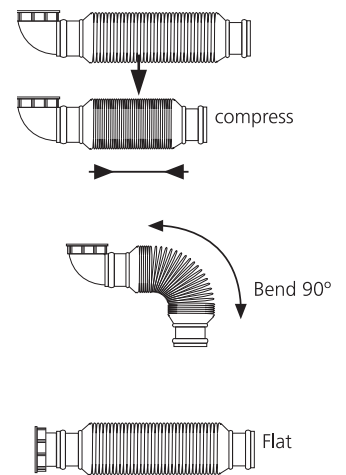

TECHNICAL CHARACTERISTICS

WATER SEAL	0mm. Odours blocked by obturation using a silicone membrane	
MATERIALS	BODY	Thermoplastic elastomer
	MEMBRANE	Silicone
ENDURANCE	<ul style="list-style-type: none"> > Watertight after 1000 hrs of ageing at 60°C > Resists 300,000 water passage cycles > Watertight in 1m of cold water (15°C) > Watertight in 1m of warm water (95°C) > Chemical resistance: No deterioration of the trap when tested with various commercial cleaning products. > The SENZO® trap has successfully passed CSTB tests and is the subject of a detailed test report. 	

- Horizontal position

For connection to ø43 PVC tubes

For connection to ø35 PVC tubes

- Vertical position

INSTALLATION

RECOMMENDATION

The SENZO® trap must be installed between two rigid, fixed pipes, to ensure that it is kept in position. It must not be fitted with a flexible or extendable connection on the outlet.

DESCRIPTION	1" 1/2 SENZO® WITH Ø43 THREADED ELBOW	1" 1/4 SENZO® WITH Ø35 THREADED ELBOW	1" 1/4 SENZO® WITH PUSH FIT OUTLET	TUBE 1" 1/4 FOR PEDESTAL INSTALLATION
REFERENCE	31160005	31560006	30717469	30720532
CODE EAN	3375537160150	3375537160167	3375537174669	3375537204557
PACKAGING	BAG	BAG	BAG	BAG
MULTIPLE / PACKING	01/40	01/50	01/35	01/400