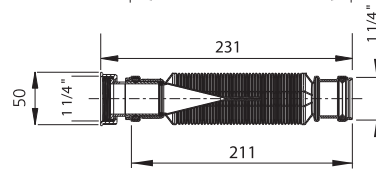

- Horizontal position

For connection to ø43 PVC tubes

For connection to ø35 PVC tubes

- Vertical position

INSTALLATION

RECOMMENDATION

The SENZO® trap must be installed between two rigid, fixed pipes, to ensure that it is kept in position. It must not be fitted with a flexible or extendable connection on the outlet.

DESCRIPTION	1" 1/2 SENZO® WITH Ø43 THREADED ELBOW	1" 1/4 SENZO® WITH Ø35 THREADED ELBOW	1" 1/4 SENZO® WITH PUSH FIT OUTLET	TUBE 1" 1/4 FOR PEDESTAL INSTALLATION
REFERENCE	31160005	31560006	30717469	30720532
CODE EAN	3375537160150	3375537160167	3375537174669	3375537204557
PACKAGING	BAG	BAG	BAG	BAG
MULTIPLE / PACKING	01/40	01/50	01/35	01/400