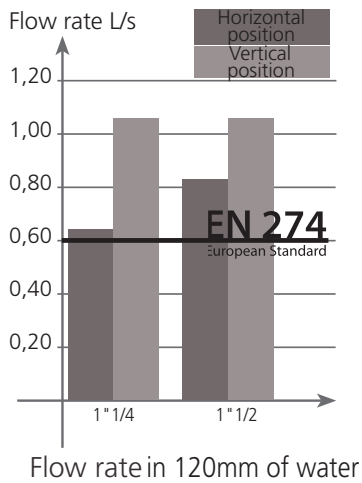

Basin & Sink Waste

Guarantee
5
Years

WIRQUIN
INNOVATION

SENZO[®]

Space Saving Membrane Trap

Ø32mm/1¼" or Ø40mm/1½" ELBOW OUTLET

Flexible

SILICONE MEMBRANE

TECHNICAL CHARACTERISTICS

WATER SEAL	0mm. Odours blocked by obturation using a silicone membrane	
MATERIALS	BODY	Thermoplastic elastomer
	MEMBRANE	Silicone
ENDURANCE	<ul style="list-style-type: none"> > Watertight after 1000 hrs of ageing at 60°C > Resists 300,000 water passage cycles > Watertight in 1m of cold water (15°C) > Watertight in 1m of warm water (95°C) > Chemical resistance: No deterioration of the trap when tested with various commercial cleaning products. > The SENZO® trap has successfully passed CSTB tests and is the subject of a detailed test report. 	