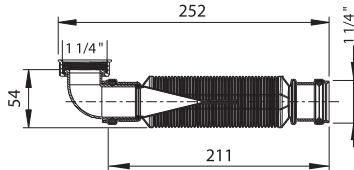

TECHNICAL CHARACTERISTICS

WATER SEAL	0mm. Odours blocked by obturation using a silicone membrane	
MATERIALS	BODY	Thermoplastic elastomer
	MEMBRANE	Silicone
ENDURANCE	<ul style="list-style-type: none"> > Watertight after 1000 hrs of ageing at 60°C > Resists 300,000 water passage cycles > Watertight in 1m of cold water (15°C) > Watertight in 1m of warm water (95°C) > Chemical resistance: No deterioration of the trap when tested with various commercial cleaning products. > The SENZO® trap has successfully passed CSTB tests and is the subject of a detailed test report. 	

- Horizontal position

For connection to ø43 PVC tubes

For connection to ø35 PVC tubes

- Vertical position

INSTALLATION

RECOMMENDATION

The SENZO® trap must be installed between two rigid, fixed pipes, to ensure that it is kept in position. It must not be fitted with a flexible or extendable connection on the outlet.

DESCRIPTION	1" 1/2 SENZO® WITH Ø43 THREADED ELBOW	1" 1/4 SENZO® WITH Ø35 THREADED ELBOW	1" 1/4 SENZO® WITH PUSH FIT OUTLET	TUBE 1" 1/4 FOR PEDESTAL INSTALLATION
REFERENCE	31160005	31560006	30717469	30720532
CODE EAN	3375537160150	3375537160167	3375537174669	3375537204557
PACKAGING	BAG	BAG	BAG	BAG
MULTIPLE / PACKING	01/40	01/50	01/35	01/400