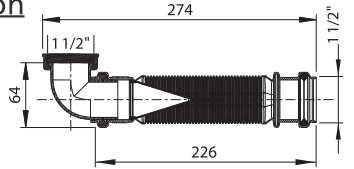

TECHNICAL CHARACTERISTICS

WATER SEAL	0mm. Odours blocked by obturation using a silicone membrane	
MATERIALS	BODY	Thermoplastic elastomer
	MEMBRANE	Silicone
ENDURANCE	<ul style="list-style-type: none"> > Watertight after 1000 hrs of ageing at 60°C > Resists 300,000 water passage cycles > Watertight in 1m of cold water (15°C) > Watertight in 1m of warm water (95°C) > Chemical resistance: No deterioration of the trap when tested with various commercial cleaning products. > The SENZO® trap has successfully passed CSTB tests and is the subject of a detailed test report. 	

- Horizontal position

For connection to ø43 PVC tubes

For connection to ø35 PVC tubes

- Vertical position

INSTALLATION

RECOMMENDATION

The SENZO® trap must be installed between two rigid, fixed pipes, to ensure that it is kept in position. It must not be fitted with a flexible or extendable connection on the outlet.