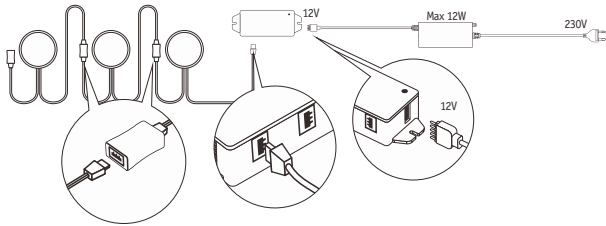

(+MA 326)PEO 04/20

A1

A2