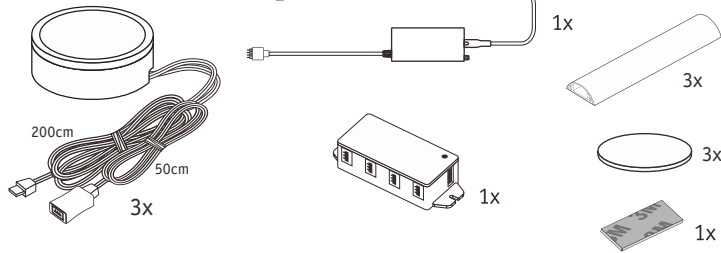

Paulmann

Safety Instructions

1, 2, 3, 4, 5, 6, 7, 8, 11, 12, 13, 14, 16, 17, 19, 20, 22, 23, 24, 25, 26, 27, 28, 29, 33, 34;

Info

www.paulmann.com

Paulmann Licht GmbH
Quezinger Feld 2
31832 Springe
Germany

www.paulmann.com

Art.-Nr.: 999.75

999.75