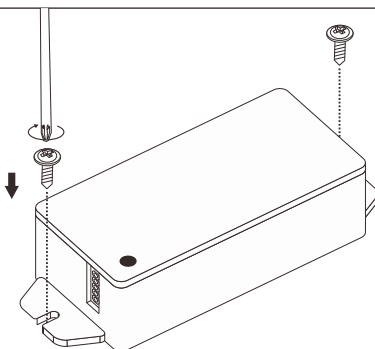

B2

C

D

E

F1

F2

G

Not incl.

Paulmann
Art.Nr:999.76

Function of keys

Code Matching

(Press the "ON" button one time within 5s of connecting to the controller)

One remote control can control countless controller (99946/99947/99948), but a controller (99946/99947/99948) can be only controlled by 4 pcs remote control.