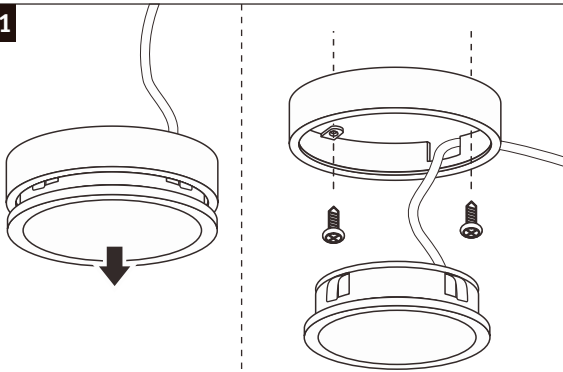

Paulmann

Safety Instructions

1, 2, 3, 4, 5, 6, 7, 8, 11, 12, 13, 14, 16, 17, 19, 20, 22, 23, 24, 25, 26, 27, 28, 29, 33, 34;

Info

www.paulmann.com

Paulmann Licht GmbH
Quezinger Feld 2
31832 Springe
Germany

www.paulmann.com

Art.-Nr.: 999.75

999.75

(+MA 326)PEO 04/20

A1

A2

B1

63mm

B2

C

D

E

F1

F2

G

Not incl.

Paulmann
Art.Nr:999.76