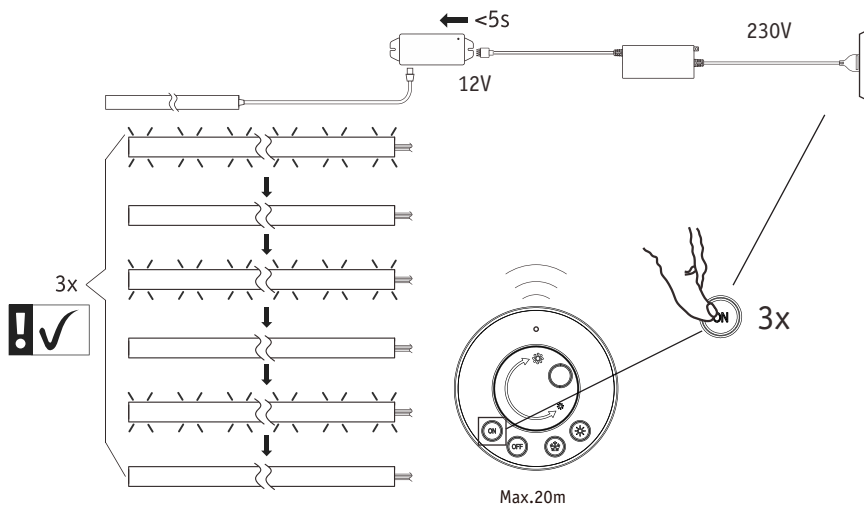

Paulmann
Art.Nr:999.76

Function of keys

Code Matching

(Press the "ON" button one time within 5s of connecting to the controller)

One remote control can control countless controller (99946/99947/99948), but a controller (99946/99947/99948) can be only controlled by 4 pcs remote control.

Code Clearing

(Press the "NO" button three times within 5s of cancelling the connection to the controller)

Hiermit erklärt Paulmann Licht, dass der Funkanlagentyp Art.-Nr.: 999.75 der Richtlinie 2014/53/EU entspricht. Der vollständige