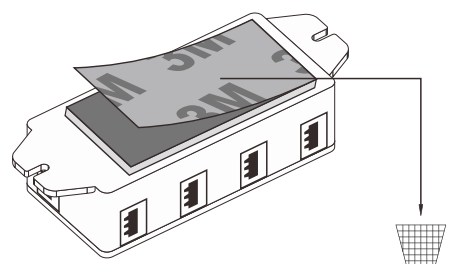

B2

C

D

E

F1

F2

G

Not incl.

Paulmann
Art.Nr:999.76

Function of keys

Code Matching

(Press the "ON" button one time within 5s of connecting to the controller)

One remote control can control countless controller (99946/99947/99948), but a controller (99946/99947/99948) can be only controlled by 4 pcs remote control.