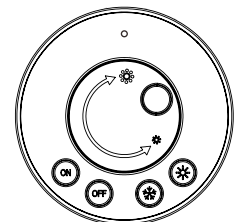

B2

C

D

E

F1

F2

G

Not incl.

Paulmann
Art.Nr:999.76

Function of keys

Code Matching

(Press the "ON" button one time within 5s of connecting to the controller)

One remote control can control countless controller (99946/99947/99948), but a controller (99946/99947/99948) can be only controlled by 4 pcs remote control.