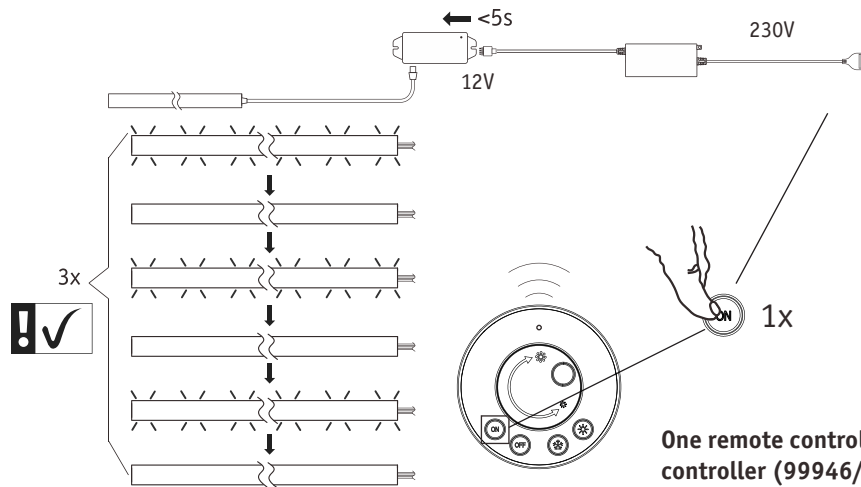

B2

C

D

E

F1

F2

G

Not incl.

Paulmann
Art.Nr:999.76

Function of keys

Code Matching

(Press the "ON" button one time within 5s of connecting to the controller)

One remote control can control countless controller (99946/99947/99948), but a controller (99946/99947/99948) can be only controlled by 4 pcs remote control.

Code Clearing

(Press the "NO" button three times within 5s of cancelling the connection to the controller)

Hiermit erklärt Paulmann Licht, dass der Funkanlagentyp Art.-Nr.: 999.75 der Richtlinie 2014/53/EU entspricht. Der vollständige