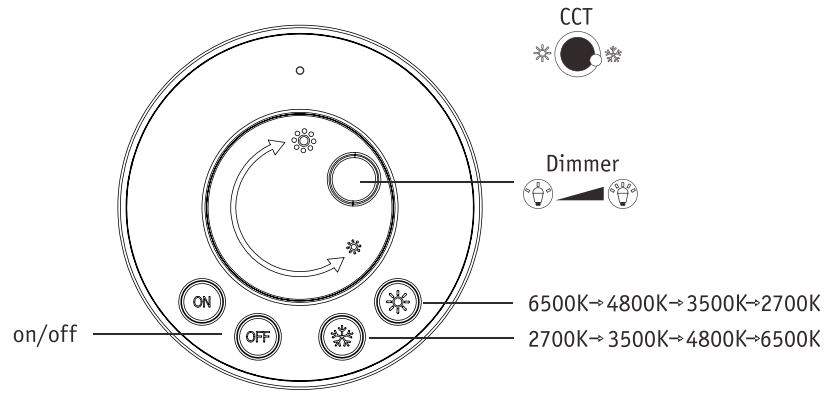

B2

C

D

E

F1

F2

G

Not incl.

Paulmann
Art.Nr:999.76

Function of keys

Code Matching

(Press the "ON" button one time within 5s of connecting to the controller)

One remote control can control countless controller (99946/99947/99948), but a controller (99946/99947/99948) can be only controlled by 4 pcs remote control.