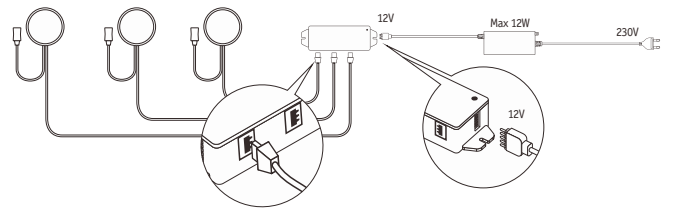

Paulmann

Safety Instructions

1, 2, 3, 4, 5, 6, 7, 8, 11, 12, 13, 14, 16, 17, 19, 20, 22, 23, 24, 25, 26, 27, 28, 29, 33, 34;

Info

www.paulmann.com

Paulmann Licht GmbH
Quezinger Feld 2
31832 Springe
Germany

www.paulmann.com

Art.-Nr.: 999.75

999.75

(+MA 326)PEO 04/20

A1

A2

B1

63mm

B2

C

D

E

F1

F2

G

Not incl.

Paulmann
Art.Nr:999.76