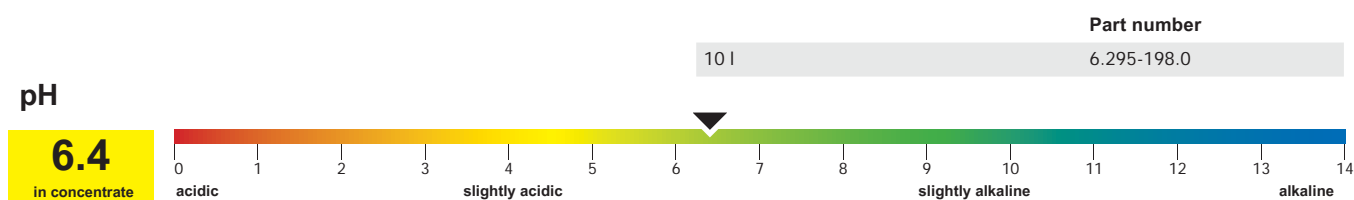

dry & ex RM 767

Liquid fast-drying spray extraction agent for textile surfaces and upholstery. Ideal for interim cleaning since it dries up to 70% faster than conventional spray extraction cleaning agents.

Properties

- Dissolves oil, grease and mineral stains
- Gentle cleaning action
- Reduces drying time by up to 50%
- Liquid formulation, usable immediately
- Cleaning active at all stages of temperature
- Free from bleaching agents
- Improves floor hygiene by removing odours
- Pleasant, fresh fragrance

Areas:

Car dealership and garage:	Car preparation
Contract cleaning:	Textile surfaces
surgery:	Textile surfaces
Hotels, gastronomy, catering:	Textile surfaces
Municipal:	Textile surfaces
Retail:	Textile surfaces

Application

- Spray extraction machines
- Carpet cleaners