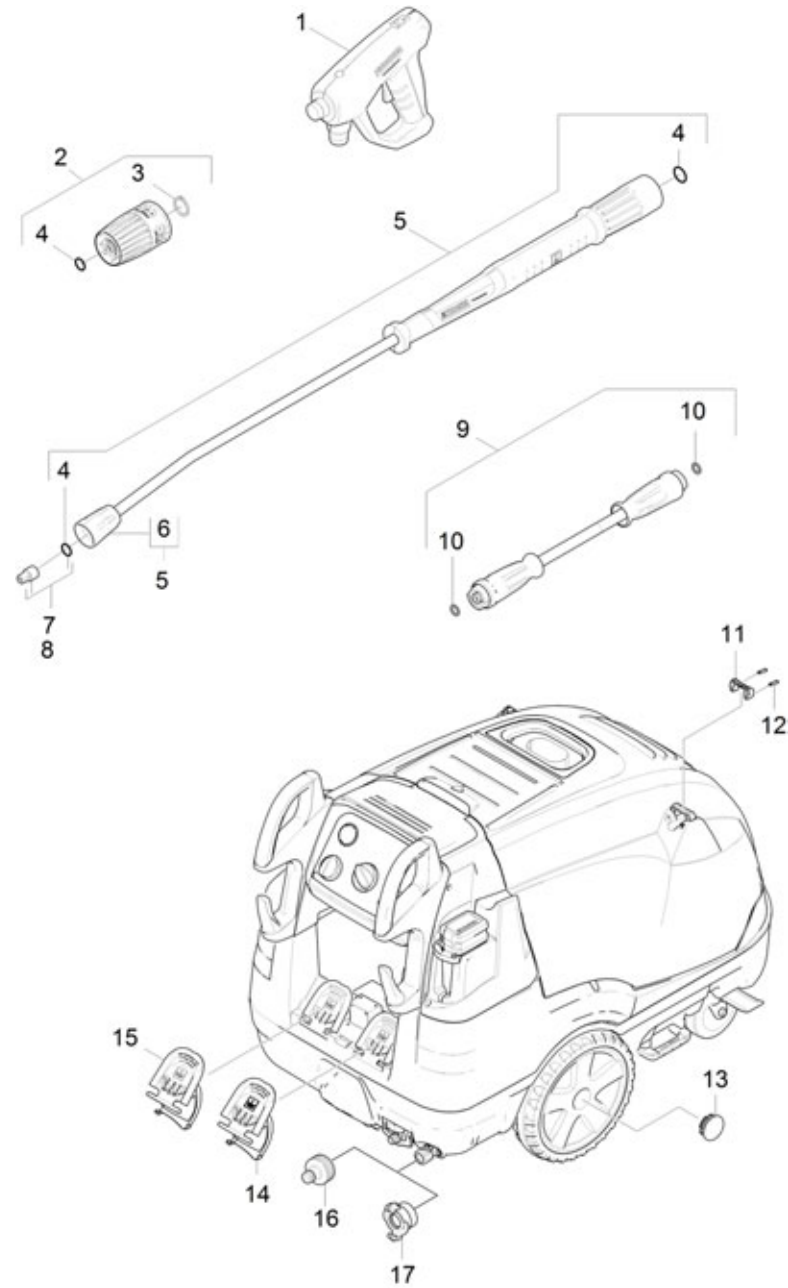

1020 Short spare parts list (1.077-901.3)

Professional \ High pressure cleaner hotwater \ Electric motor \ HDS 7/10-4 M *GB \ Short spare parts list

1020 Short spare parts list (1.077-901.3)

Professional \ High pressure cleaner hotwater \ Electric motor \ HDS 7/10-4 M *GB \ Short spare parts list

POS	Article no.	Description	Quantity	Unit
1	4.118-005.0	EASY!Force Advanced	1.000	ST
2	4.118-007.0	Rotary controller TR 270L	1.000	ST
3	7.343-069.0	Locking ring 25x1,2-1.4122 DIN 471	1.000	ST
4	2.880-001.0	Spare part set seals TR	3.000	ST
5	4.112-000.0	Jet pipe TR 1050 mm	1.000	ST
6	4.112-011.0	Protection part TR only for replacement	1.000	ST
7	2.113-011.0	Power nozzle TR 25054	1.000	ST
8	2.114-003.0	Steam nozzle TR 40055	1.000	ST
9	6.110-038.0	Hose assembly TR DN8 40MPa 10m	1.000	ST
10	2.880-154.0	O-Ring kit	1.000	ST
11	5.424-162.0	Fixing jet pipe	1.000	ST
12	5.314-143.0	Pin fixing jet pipe	2.000	ST
13	2.889-086.0	Set wheel cap	2.000	ST
14	5.064-231.0	Cover chemistry 2	1.000	ST
15	5.064-221.0	Cover chemistry 1	1.000	ST
16	2.640-492.0	Set water connection 1 "	1.000	ST
17	6.388-458.0	Hose coupling	1.000	ST