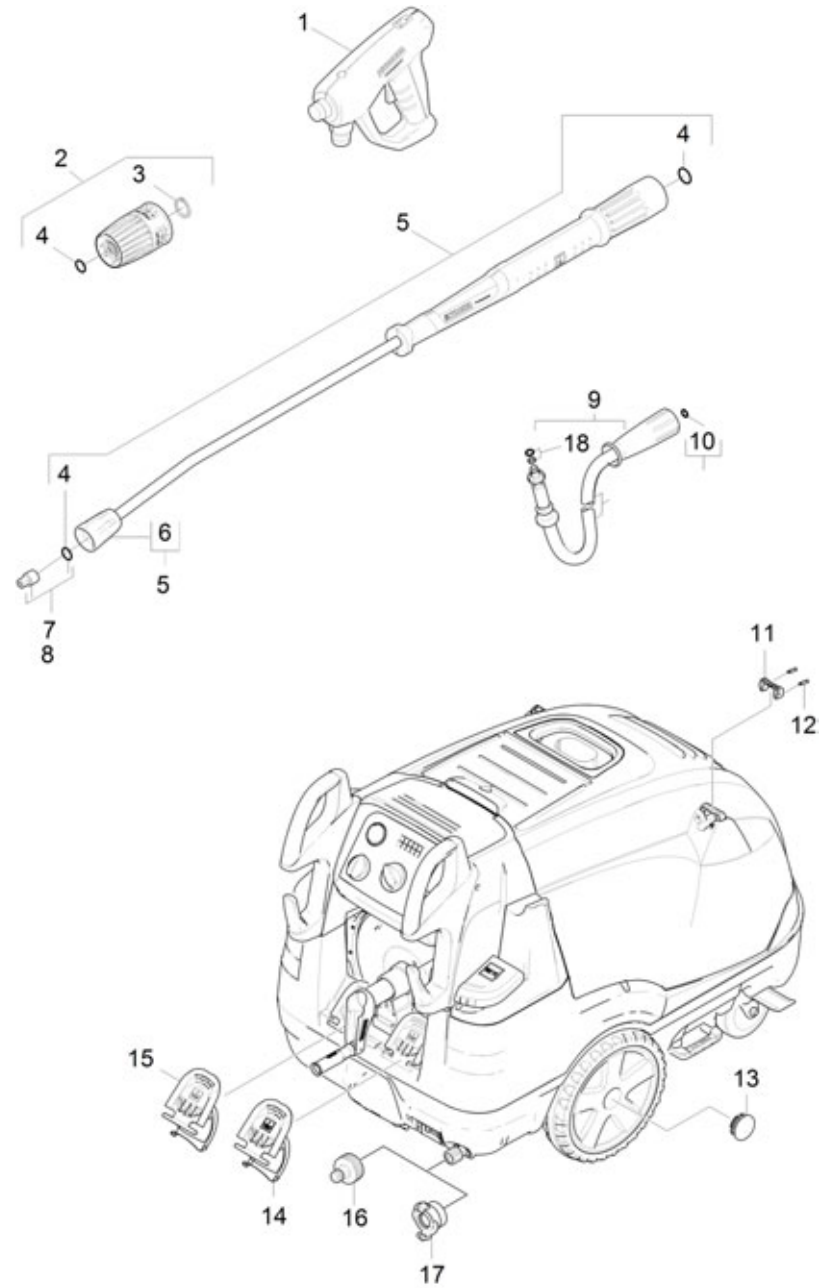

1020 Short spare parts list (1.077-904.3)

Professional \ High pressure cleaner hotwater \ Electric motor \ HDS 7/10-4 MX *GB \ Short spare parts list

1020 Short spare parts list (1.077-904.3)

Professional \ High pressure cleaner hotwater \ Electric motor \ HDS 7/10-4 MX *GB \ Short spare parts list

POS	Article no.	Description	Quantity	Unit
1	4.118-005.0	EASY!Force Advanced	1.000	ST
2	4.118-007.0	Rotary controller TR 270L	1.000	ST
3	7.343-069.0	Locking ring 25x1,2-1.4122 DIN 471	1.000	ST
4	2.880-001.0	Spare part set seals TR	3.000	ST
5	4.112-000.0	Jet pipe TR 1050 mm	1.000	ST
6	4.112-011.0	Protection part TR only for replacement	1.000	ST
7	2.113-025.0	Power nozzle TR 25055	1.000	ST
8	2.114-003.0	Steam nozzle TR 40055	1.000	ST
9	6.110-028.0	Hose assembly TR rotatable DN8 40MPa 20m	1.000	ST
10	2.880-154.0	O-Ring kit	1.000	ST
11	5.424-162.0	Fixing jet pipe	1.000	ST
12	5.314-143.0	Pin fixing jet pipe	2.000	ST
13	2.889-086.0	Set wheel cap	2.000	ST
14	5.064-231.0	Cover chemistry 2	1.000	ST
15	5.064-221.0	Cover chemistry 1	1.000	ST
16	2.640-492.0	Set water connection 1 "	1.000	ST
17	6.388-458.0	Hose coupling	1.000	ST
18	4.363-691.0	O-Ring seal kpl. -nur fuer Ersatz-	1.000	ST