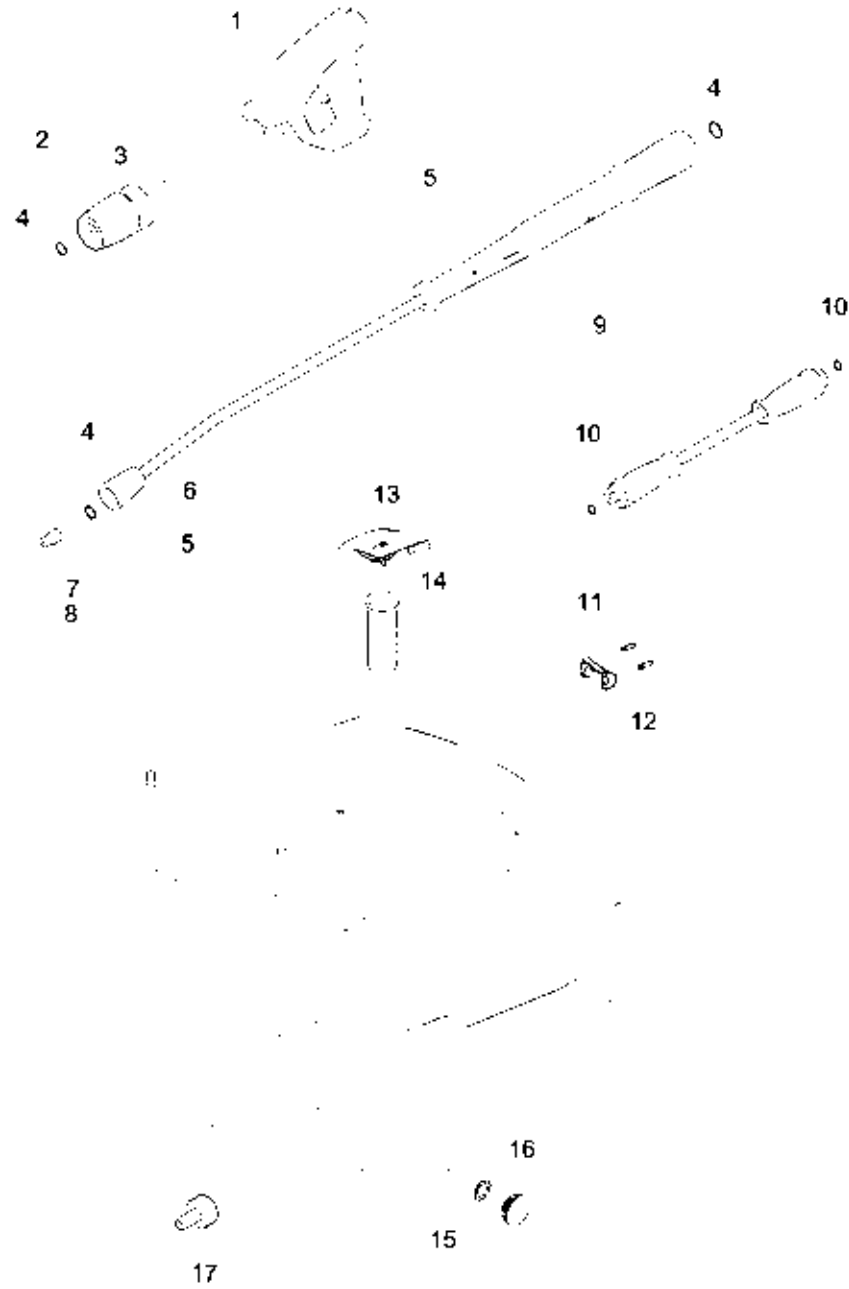

1030 Short spare parts list (1.169-904.3)

Professional \ High pressure cleaner hotwater \ Electric motor \ HDS 6/12 C *GB \ Short spare parts list

1030 Short spare parts list (1.169-904.3)

Professional \ High pressure cleaner hotwater \ Electric motor \ HDS 6/12 C *GB \ Short spare parts list

POS	Article no.	Description	Quantity	Unit
1	4.118-005.0	EASY!Force Advanced	1.000	ST
2	4.118-009.0	Rotary controller TR 700L	1.000	ST
3	7.343-069.0	Locking ring 25x1,2-1.4122 DIN 471	1.000	ST
4	2.880-001.0	Spare part set seals TR	3.000	ST
5	4.112-000.0	Jet pipe TR 1050 mm	1.000	ST
6	4.112-011.0	Protection part TR only for replacement	1.000	ST
7	2.113-007.0	Power nozzle TR 25042	1.000	ST
8	2.114-000.0	Steam nozzle TR 40040	1.000	ST
9	6.110-035.0	Hose assembly TR rotatable DN6 25MPa 10m	1.000	ST
10	2.880-154.0	O-Ring kit	1.000	ST
11	5.424-162.0	Fixing jet pipe	1.000	ST
12	5.314-143.0	Pin fixing jet pipe	2.000	ST
13	4.064-021.0	Cover fuel complete	1.000	ST
14	5.731-039.0	Filter	1.000	ST
15	6.343-162.0	Lock washer -25	2.000	ST
16	2.889-086.0	Set wheel cap	2.000	ST
17	2.640-492.0	Set water connection 1 "	1.000	ST