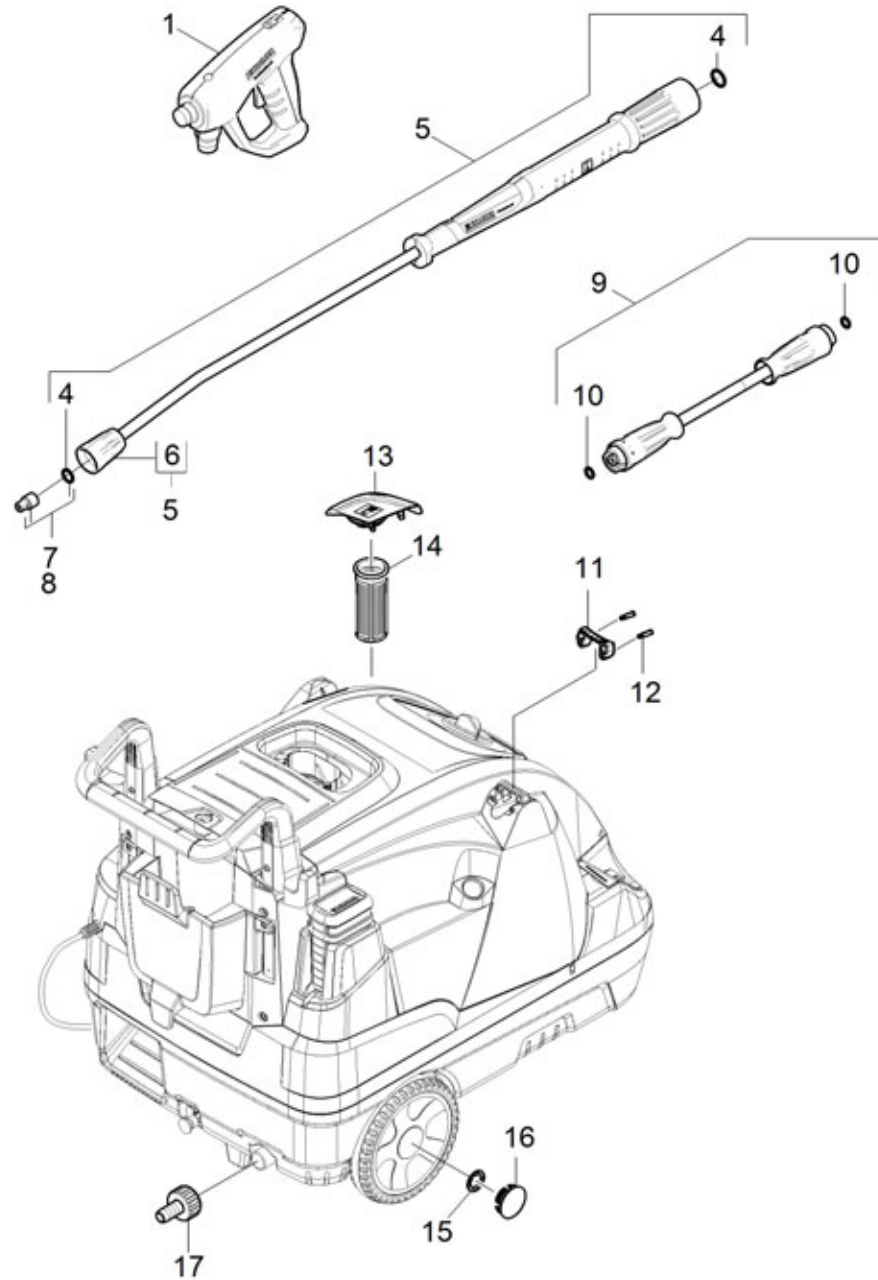

1030 Short spare parts list (1.169-906.3)

Professional \ High pressure cleaner hotwater \ Electric motor \ HDS 6/10 C *GB \ Short spare parts list

1030 Short spare parts list (1.169-906.3)

Professional \ High pressure cleaner hotwater \ Electric motor \ HDS 6/10 C *GB \ Short spare parts list

KÄRCHER

POS	Article no.	Description	Quantity	Unit
1	4.118-005.0	EASY!Force Advanced	1.000	ST
4	2.880-001.0	Spare part set seals TR	3.000	ST
5	4.112-000.0	Jet pipe TR 1050 mm	1.000	ST
6	4.112-011.0	Protection part TR only for replacement	1.000	ST
7	2.113-008.0	Power nozzle TR 25043	1.000	ST
8	2.114-000.0	Steam nozzle TR 40040	1.000	ST
9	6.110-035.0	Hose assembly TR rotatable DN6 25MPa 10m	1.000	ST
10	2.880-154.0	O-Ring kit	1.000	ST
11	5.424-162.0	Fixing jet pipe	1.000	ST
12	5.314-143.0	Pin fixing jet pipe	2.000	ST
13	4.064-021.0	Cover fuel complete	1.000	ST
14	5.731-039.0	Filter	1.000	ST
15	6.343-162.0	Lock washer -25	2.000	ST
16	2.889-086.0	Set wheel cap	2.000	ST
17	2.640-492.0	Set water connection 1 "	1.000	ST