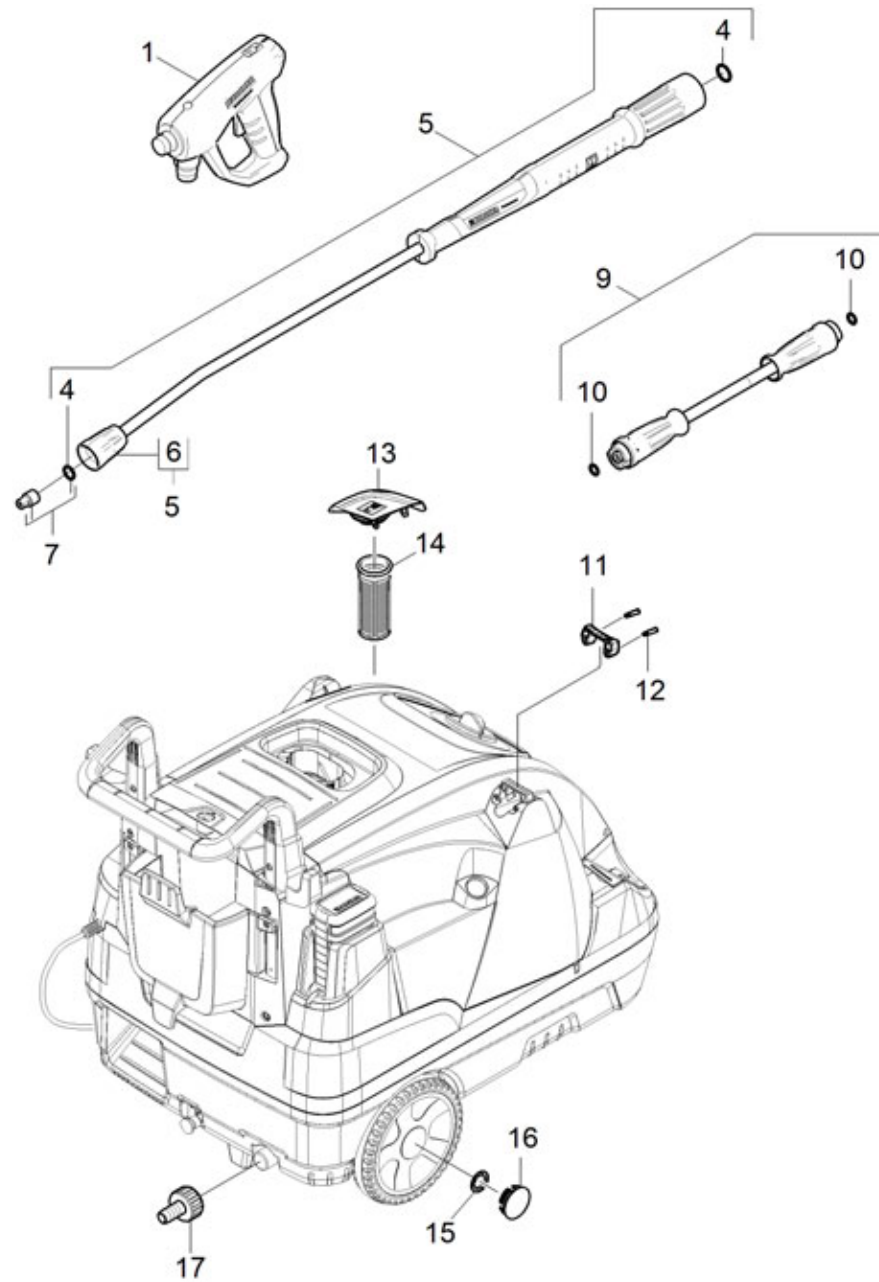

# 1010 Short spare parts list (1.170-901.3)

Professional \ High pressure cleaner hotwater \ Electric motor \ HDS 6/10-4 C Classic \*GB \ Short spare parts list

## 1010 Short spare parts list (1.170-901.3)

Professional \ High pressure cleaner hotwater \ Electric motor \ HDS 6/10-4 C Classic \*GB \ Short spare parts list

POS	Article no.	Description	Quantity	Unit
1	4.118-005.0	EASY!Force Advanced	1.000	ST
4	2.880-001.0	Spare part set seals TR	1.000	ST
5	4.112-000.0	Jet pipe TR 1050 mm	1.000	ST
6	4.112-011.0	Protection part TR only for replacement	1.000	ST
7	2.113-023.0	Power nozzle TR 25050	1.000	ST
9	6.110-035.0	Hose assembly TR rotatable DN6 25MPa 10m	1.000	ST
10	2.880-154.0	O-Ring kit	1.000	ST
11	5.424-162.0	Fixing jet pipe	1.000	ST
12	5.314-143.0	Pin fixing jet pipe	2.000	ST
13	4.064-021.0	Cover fuel complete	1.000	ST
14	5.731-039.0	Filter	1.000	ST
15	6.343-162.0	Lock washer -25	2.000	ST
16	2.889-086.0	Set wheel cap	2.000	ST
17	2.640-492.0	Set water connection 1 "	1.000	ST