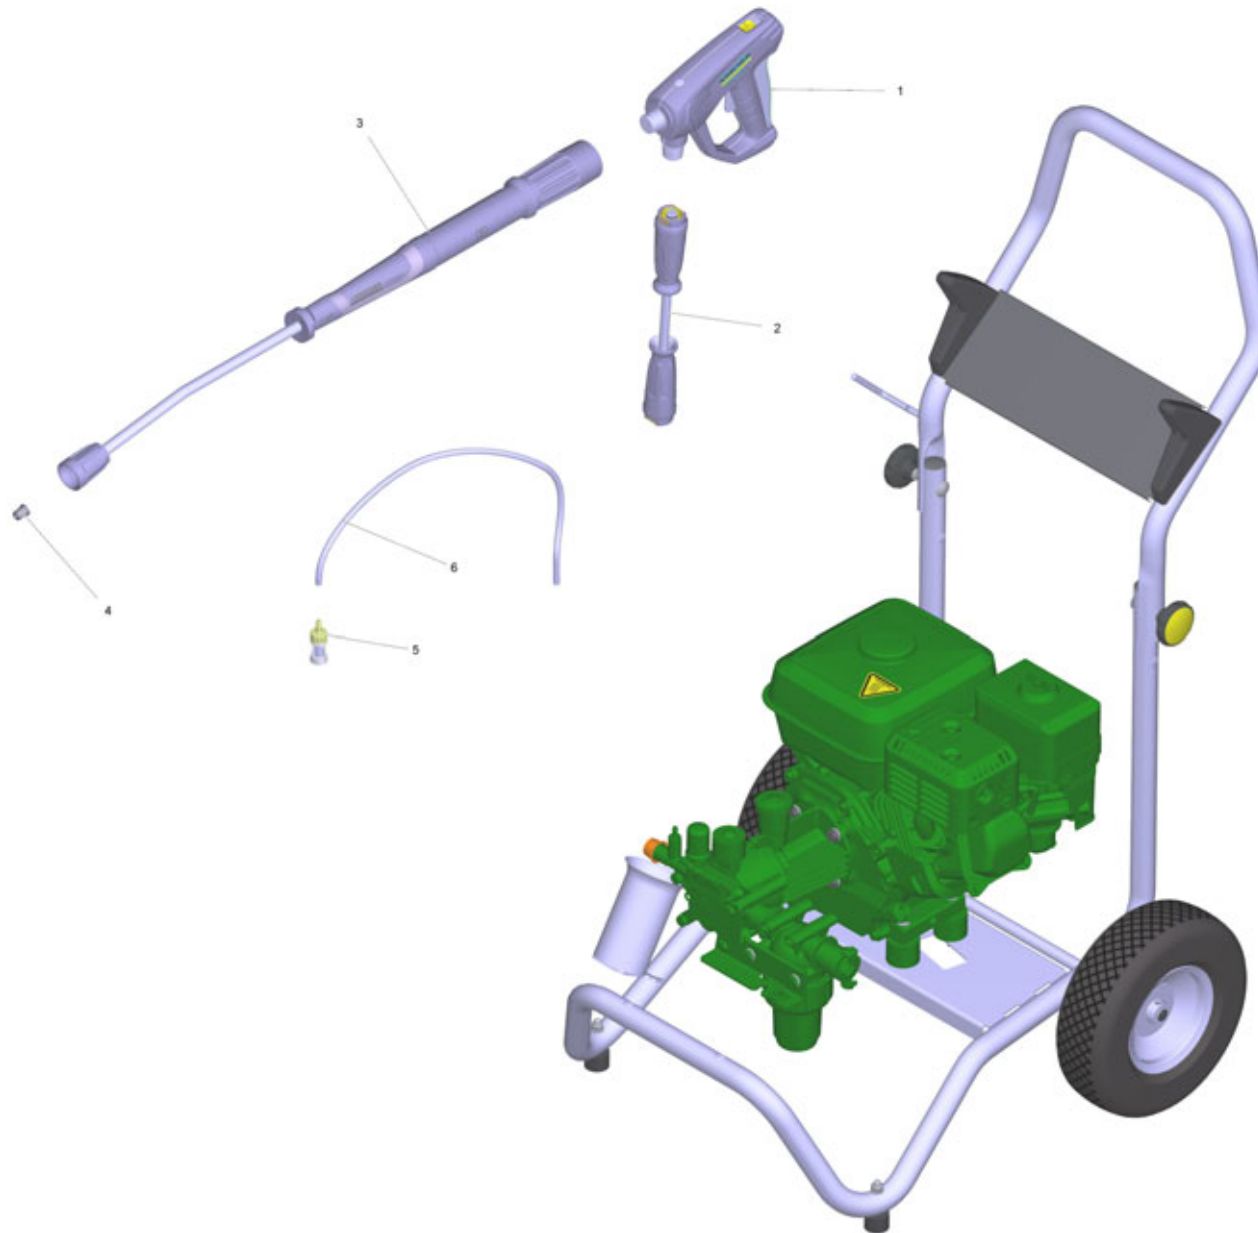

Short spare parts list (1.187-903.3)

Professional \ High pressure cleaner cold water \ Combustion engine \ HD 7/15 G *EU \ Short spare parts list

Short spare parts list (1.187-903.3)

Professional \ High pressure cleaner cold water \ Combustion engine \ HD 7/15 G *EU \ Short spare parts list

POS	Article no.	Description	Quantity	Unit	Foot note text
1	4.118-005.0	EASY!Force Advanced	1.000	ST	
2	6.110-034.0	Hose assembly TR DN6 25MPa 10m	1.000	ST	
3	4.112-006.0	Jet pipe TR 840 mm	1.000	ST	
4	2.113-020.0	Nozzle chemical TR 25250	1.000	ST	BRASS CONSTRUCTION
4	2.113-006.0	Power nozzle TR 25038	1.000	ST	
5	4.862-225.0	Filter chemistry regulation	1.000	ST	
6	6.388-216.0	Hose DN 5	1.000	M	