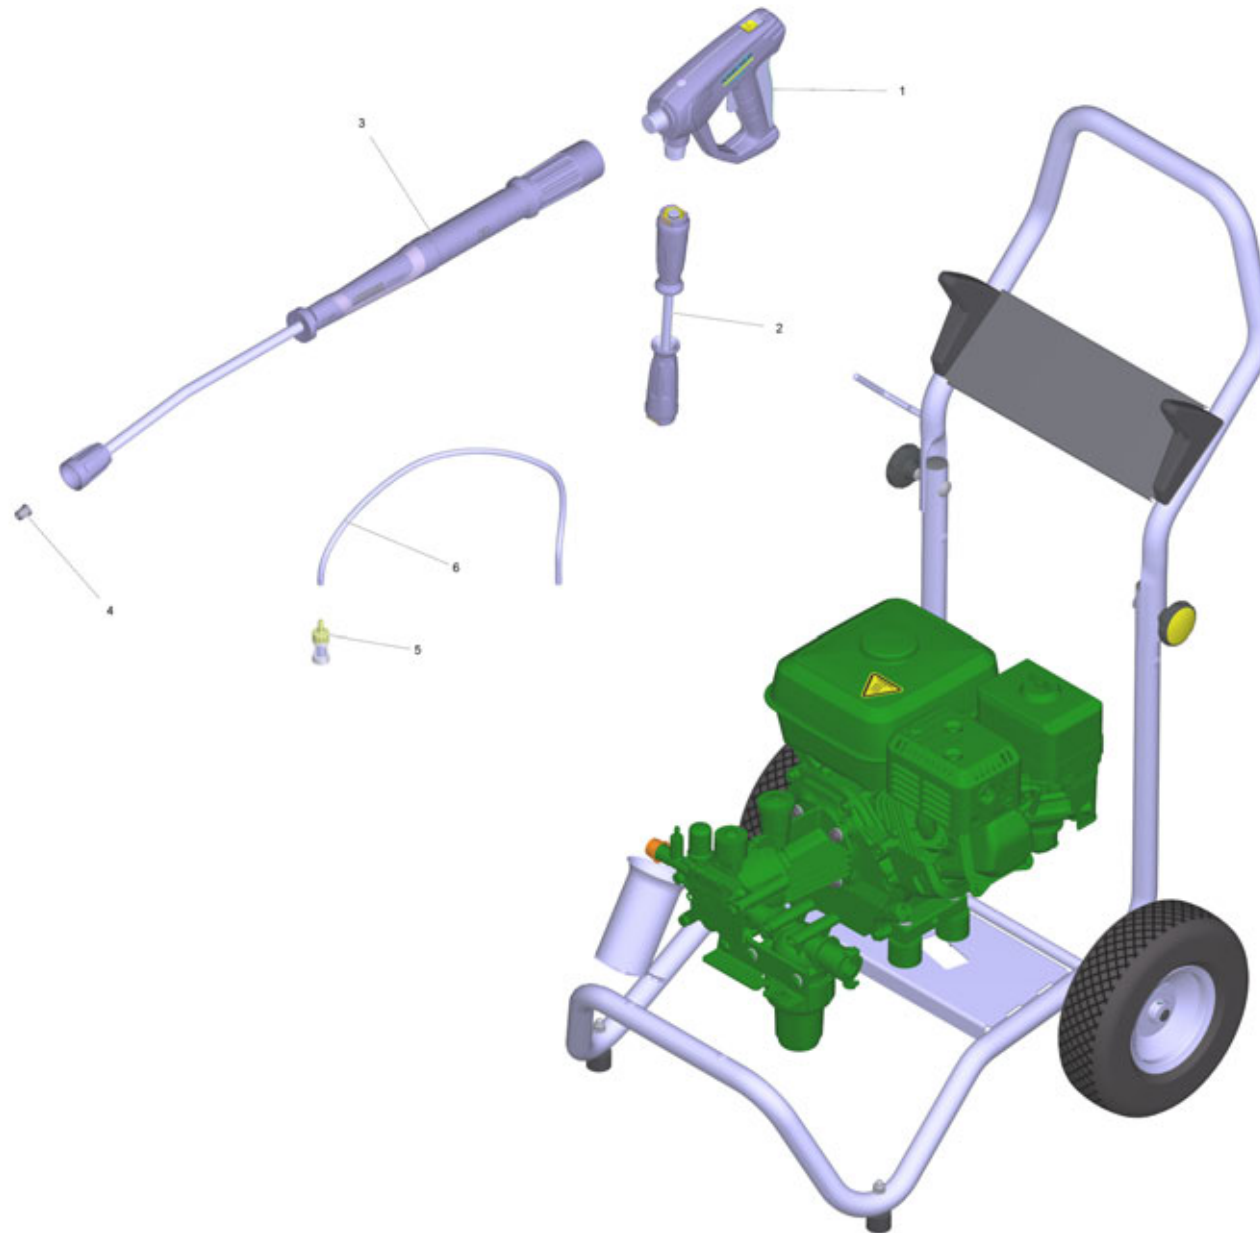

Short spare parts list (1.187-904.3)

Professional \ High pressure cleaner cold water \ Combustion engine \ HD 8/20 G *EU \ Short spare parts list

Short spare parts list (1.187-904.3)

Professional \ High pressure cleaner cold water \ Combustion engine \ HD 8/20 G *EU \ Short spare parts list

POS	Article no.	Description	Quantity	Unit	Foot note text
1	4.118-005.0	EASY!Force Advanced	1.000	ST	
2	6.110-033.0	Hose assembly TR DN8 31,5MPa 15m	1.000	ST	
3	4.112-006.0	Jet pipe TR 840 mm	1.000	ST	
4	2.113-021.0	Power nozzle TR 25040	1.000	ST	
4	2.113-020.0	Nozzle chemical TR 25250	1.000	ST	BRASS CONSTRUCTION
5	4.862-225.0	Filter chemistry regulation	1.000	ST	
6	6.388-216.0	Hose DN 5	1.000	M	