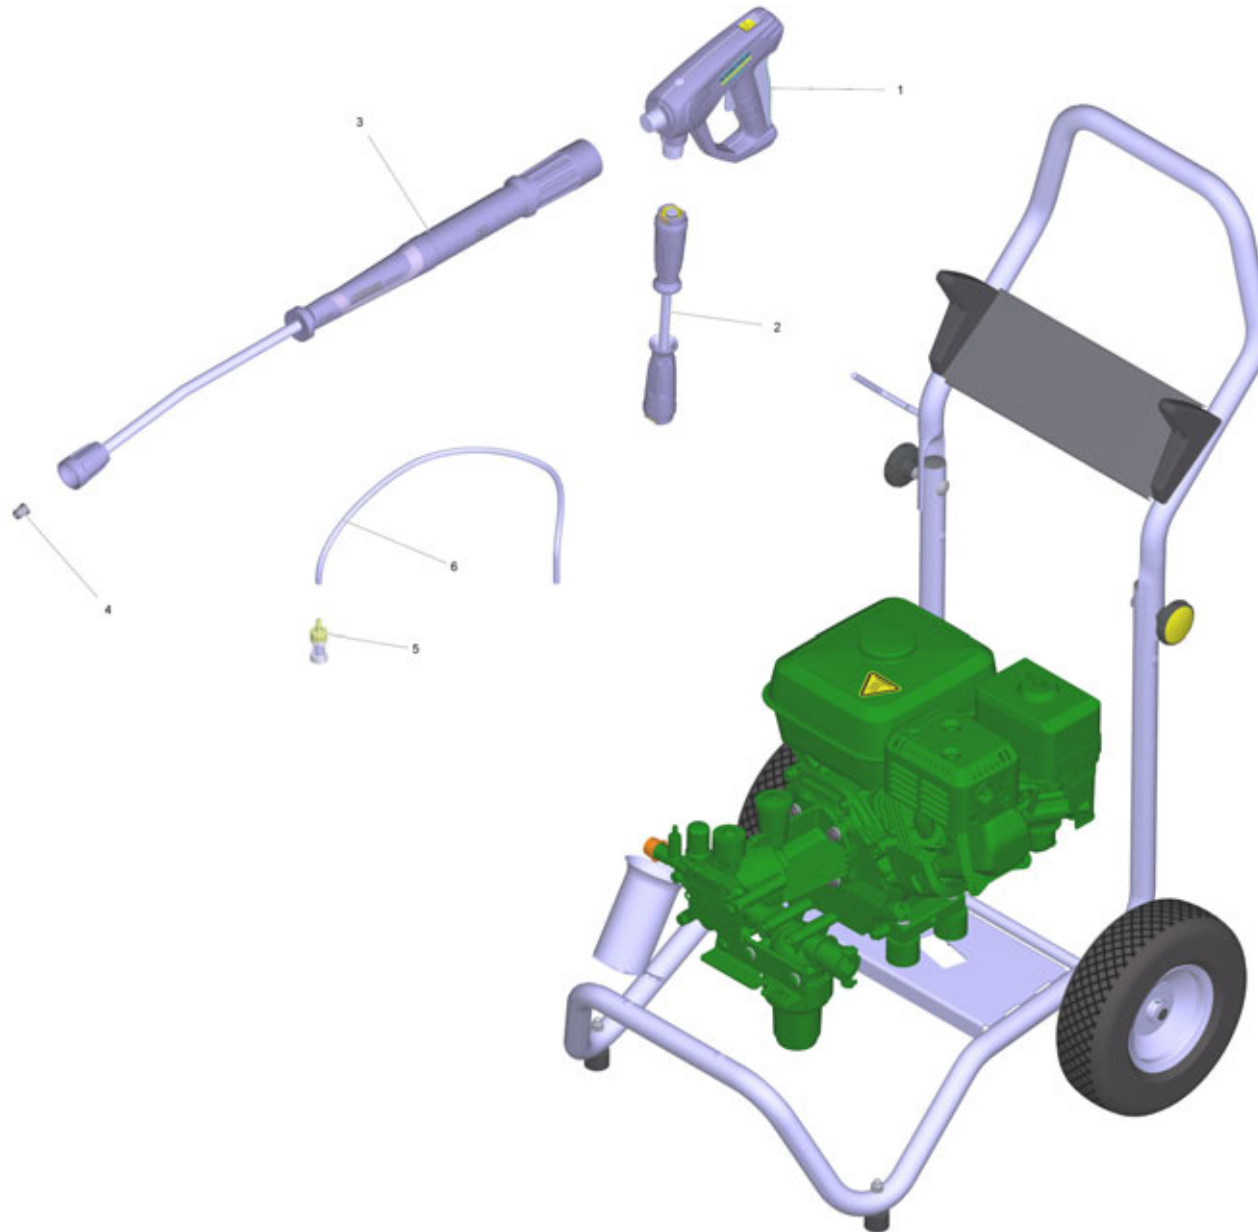

Short spare parts list (1.187-907.3)

Professional \ High pressure cleaner cold water \ Combustion engine \ HD 9/23 De *EU \ Short spare parts list

Short spare parts list (1.187-907.3)

Professional \ High pressure cleaner cold water \ Combustion engine \ HD 9/23 De *EU \ Short spare parts list

POS	Article no.	Description	Quantity	Unit	Foot note text
1	4.118-005.0	EASY!Force Advanced	1.000	ST	
2	6.110-033.0	Hose assembly TR DN8 31,5MPa 15m	1.000	ST	
3	4.112-000.0	Jet pipe TR 1050 mm	1.000	ST	
4	2.113-020.0	Nozzle chemical TR 25250	1.000	ST	BRASS CONSTRUCTION
4	2.113-010.0	Power nozzle TR 25048	1.000	ST	
5	5.731-609.0	Filter with weight	1.000	ST	
6	6.388-216.0	Hose DN 5	1.000	M	