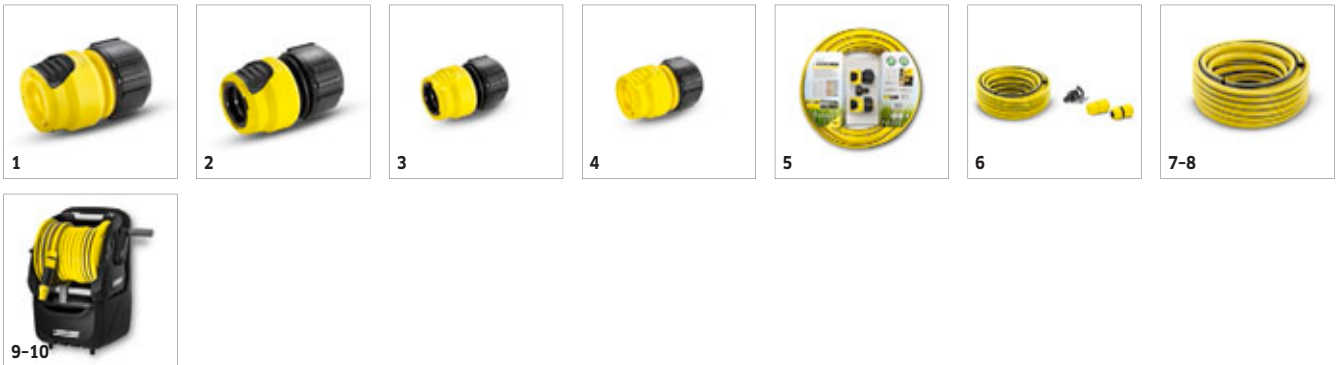

Available accessories.

ACCESSORIES FOR K 2 COMPACT 1.673-501.0

KÄRCHER

		Order Number					Price	Description	
Connectors/Tap adaptors									
Universal hose coupling Plus	1	2.645-193.0						Universal hose coupling plus with soft plastic recessed grips for comfortable handling. Compatible with all click systems.	<input type="checkbox"/>
Universal hose coupling Plus with Aqua Stop	2	2.645-194.0						Universal hose coupling plus with Aqua Stop and soft plastic recessed grips for comfortable handling. Compatible with all click systems.	<input type="checkbox"/>
Universal hose coupling with Aqua Stop	3	2.645-192.0						Universal hose coupling with Aqua Stop. Ergonomic design for convenient handling.	<input type="checkbox"/>
Universal hose coupling	4	2.645-191.0						Our universal hose coupling is an essential part of the Kärcher garden irrigation system, extending the length of your hose to make sure every inch of your garden gets the care it deserves.	<input type="checkbox"/>
Hoses									
Connection Set for high-pressure cleaners	5	2.645-156.0						Hose set for high pressure cleaning or for watering the garden. With 10 m PrimoFlex®-hose (3/4"), G3/4-tap adapter, 1 x Universal hose connector as well as Universal hose connector with Aqua Stop.	<input type="checkbox"/>
Indoor Hose Connection Set	6	2.645-258.0						This indoor hose connection set provides the perfect solution if you need to connect your power washer to an indoor tap.	<input type="checkbox"/>
PrimoFlex® Hose: 1/2" - 20m	7	2.645-138.0						This PrimoFlex® hose is durable, with a woven reinforced garden hose with pressure resistant features and operating temperature range from -20 to 65°C, making it ideal for gardening.	<input type="checkbox"/>
PrimoFlex® hose 3/4" - 25 m	8	2.645-142.0						PrimoFlex® quality garden hose (3/4") 25 m. Pressure-resistant, reinforced braided. Unharmful to health. Bursting pressure: 24 bar. Wide operating temperature range from -20 to 65 °C.	<input type="checkbox"/>
Hose Storage and Hose Trolley									
Premium Hose Reel HR 7.315 Kit 5/8"	9	2.645-165.0						Watering Station for the practical and space-saving storage of hoses and garden accessories. With removable drum, storage for nozzles, spray guns, and spray lances and spacious storage box.	<input type="checkbox"/>
Premium Hose Reel HR 7.315 Kit 1/2"	10	2.645-164.0						Watering Station for the practical and space-saving stowage of hoses and garden accessories. With removable drum, storage for nozzles, spray guns, and spray lances and spacious storage box.	<input type="checkbox"/>