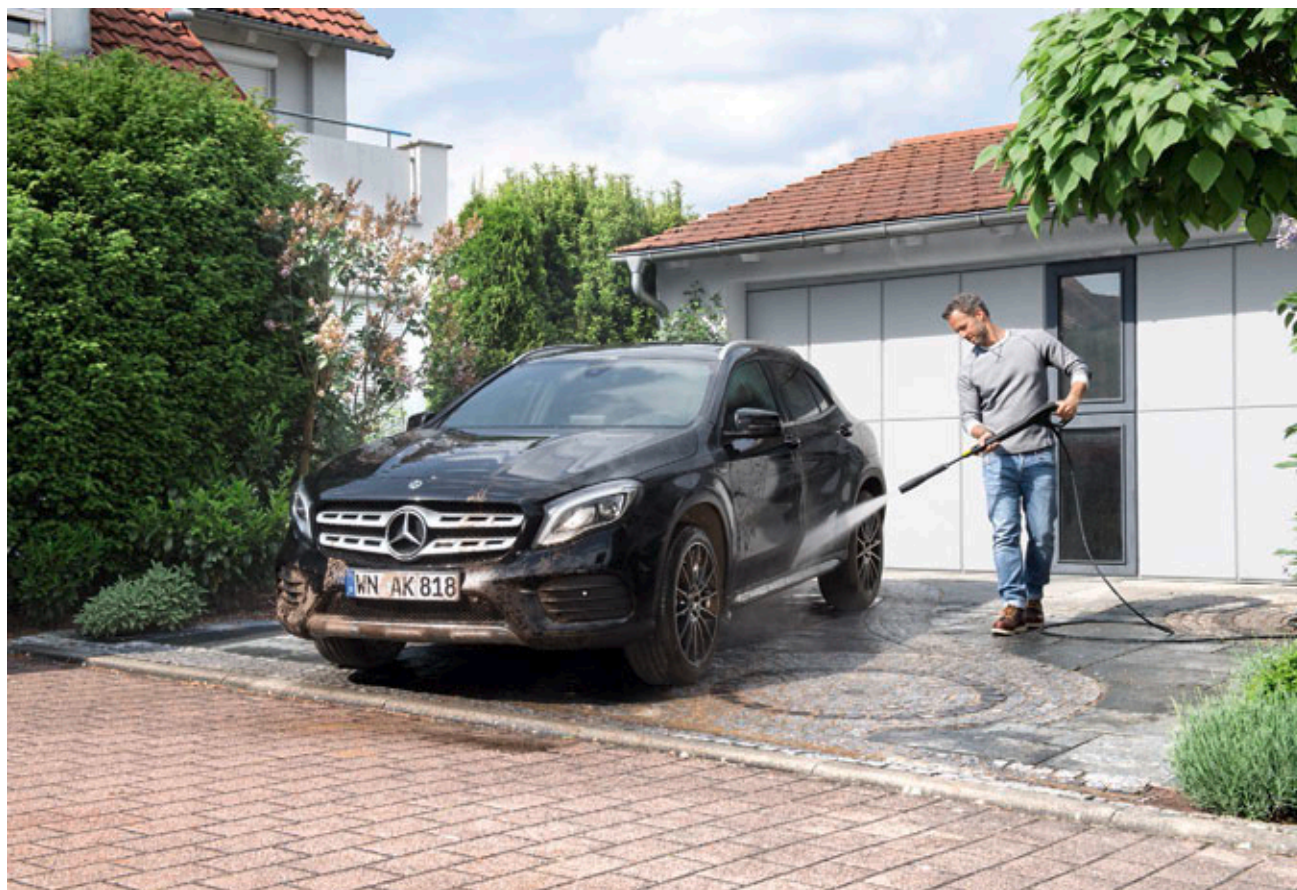

K 2 Compact

The new Kärcher K 2 Compact pressure washer is lightweight and compact enough to be stored in a shed or car boot, with improved on-board storage for all the cables, hose and accessories.

1 Sits comfortably in the hand

3 Integrated accessory storage on the device

- Spray lances are always within easy reach and everything can be compactly stored on the device once cleaning is complete.

2 Full cleaning power

K 2 Compact

Technical data