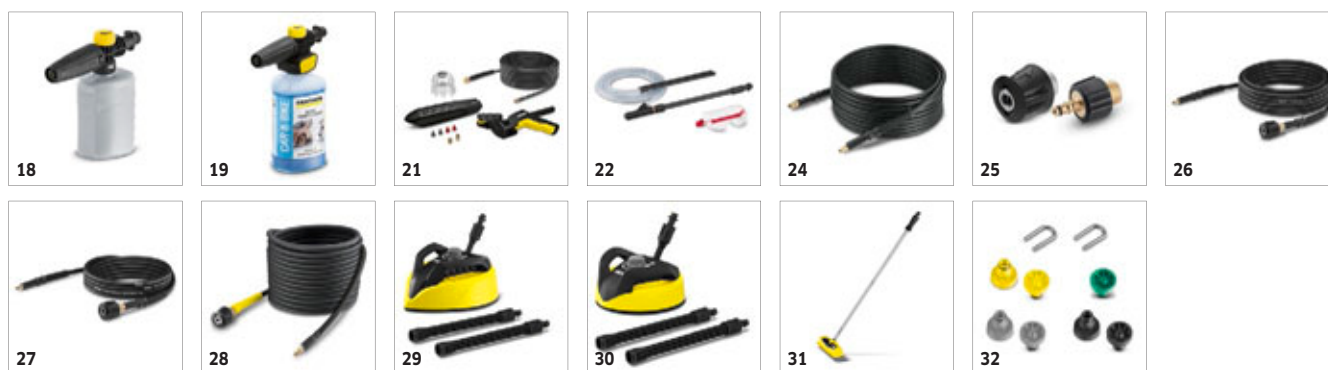

ACCESSORIES FOR K 7 COMPACT

1.447-051.0

KÄRCHER

		Order Number					Price	Description	
FJ 6 foam nozzle	18	2.643-147.0						The Kärcher FJ6 foam nozzle is the perfect addition to your Kärcher pressure washer, allowing you to add a layer of foamy detergent with the minimum of effort and fuss.	☐
Foam nozzle Connect 'n' Clean FJ10 C Ultra Foam Cleaner 1L	19	2.643-143.0						The Kärcher Ultra Foam Detergent & FJ10 C Connect 'n' Clean foam nozzle is the most effective way to apply detergent. Allowing you to switch between detergents for different tasks.	☐
FJ 10 C Connect 'n' Clean Foam and Care nozzle with Car Shampoo	20	2.643-144.0						Car Shampoo & FJ 10 C Connect 'n' Clean foam nozzle - The most effective way to apply detergent. Also allows a simple switch between different detergents for different tasks.	☐
Roof gutter and pipe cleaning set	21	2.642-240.0						The Kärcher roof gutter and pipe cleaning kit is an effective way to clean and remove blockages in pipes, drains, downpipes and toilets. Compatible with all Kärcher pressure washers.	☐
Sand/wet blasting set	22	2.638-792.0						Sand and wet blasting set for removing rust, paint and stubborn dirt using Kärcher abrasive.	☐
FJ 10 C Connect 'n' Clean Foam and Care nozzle with Stone Cleaner	23	2.643-145.0						3in1 Stone cleaner & FJ 10 C Connect 'n' Clean foam nozzle - The most effective way to apply detergent. Also allows a simple switch between different detergents for different tasks.	☐
High-pressure hose extension - System from 2009									
High-pressure replacement hose, 9 m, K3 - K7	24	2.641-721.0						9 m high-pressure replacement hose for K3 - K7 series domestic pressure washers from 2009, where the hose is connected to the gun and pressure washer per Quick Connect connector, 160 bar, 60 °C.	☐
High-pressure hose replacement kit - from 1992									
Adapter Set Extension Hose	25	2.643-037.0							☐
High-pressure hose extension - System from 2008									
High-pressure extension hose, 10 m, K2 - K7 (for gun model "Best").	26	2.641-710.0						High-pressure extension hose for greater flexibility. 10 m robust DN 8 quality hose for durability. For K2 - K7 series from 2008 with Quick Connect connector.	☐
High-pressure extension hose, 6 m, K3 - K7 (for gun model "Best").	27	2.641-709.0						High-pressure extension hose for greater flexibility. 6 m robust DN 8 quality hose for durability. For K3 - K7 series from 2008 with Quick Connect connector.	☐
High-pressure extension hose, 10m	28	2.641-708.0						The Kärcher high-pressure extension hose gives you greater flexibility. The 10m high-quality hose is steel reinforced for durability. Compatible with K3 - K7 pressure washers.	☐
Hard surface cleaners									
T450 Patio Cleaner	29	2.643-214.0						The T450 Kärcher patio cleaner is a handy attachment for your Kärcher pressure washer. Twin-jet rotating arms allow you to clean areas like patios and decking faster and with great results.	☐
T350 Patio Cleaner	30	2.643-252.0						The Kärcher T350 patio cleaner allows you to clean large areas quickly and efficiently, as well as being splash-free. This model includes adjustable cleaning pressure for different surfaces.	☐
PS 40 Power Scrubber	31	2.643-245.0						The Kärcher PS40 power scrubber comes with three integrated high-pressure nozzles giving you a powerful, reliable and time-saving solution for removing stubborn dirt on a variety of surfaces.	☐
Spare nozzles accessories	32	2.643-338.0						High-quality replacement nozzles for all T-Racer surface cleaners (except T 350) for unit classes K 2 to K 7, gutter cleaner PC 20 for K 3 to K 7, as well as chassis cleaner for K 2 to K 5.	☐