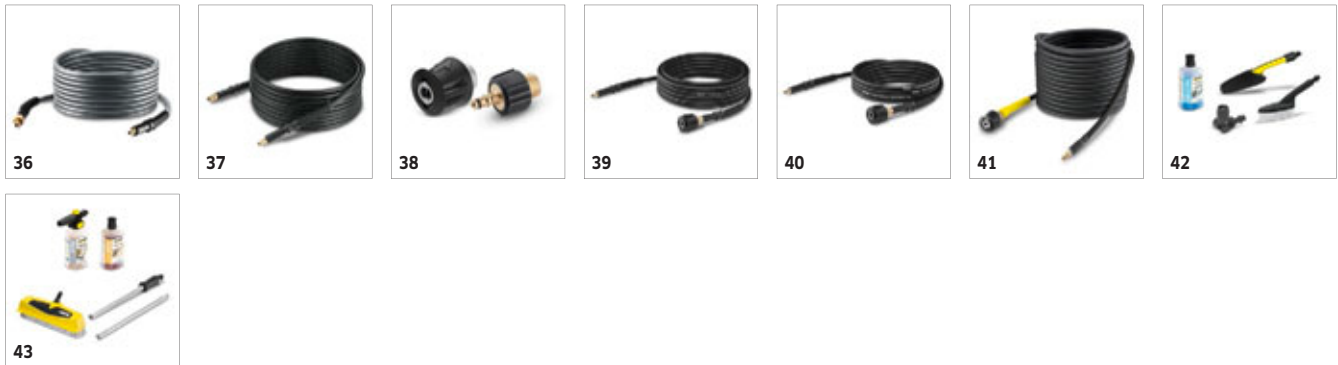

ACCESSORIES FOR K 5 COMPACT

1.630-751.0

KÄRCHER

		Order Number					Price	Description	
High Pressure Replacement Hose with Anti-Twist system and Quick Connect system									
H 10 Q PremiumFlex Anti-Twist	36	2.643-585.0						The new Kärcher anti-twist high-pressure hose makes working with your pressure washer that much easier. Thanks to the anti-twist system knots in the high-pressure hose untie themselves.	☐
High-pressure hose extension - System from 2009									
High-pressure replacement hose, 9 m, K3 - K7	37	2.641-721.0						9 m high-pressure replacement hose for K3 - K7 series domestic pressure washers from 2009, where the hose is connected to the gun and pressure washer per Quick Connect connector, 160 bar, 60 °C.	☐
High-pressure hose replacement kit - from 1992									
Adapter Set Extension Hose	38	2.643-037.0							☐
High-pressure hose extension - System from 2008									
High-pressure extension hose, 10 m, K2 - K7 (for gun model "Best").	39	2.641-710.0						High-pressure extension hose for greater flexibility. 10 m robust DN 8 quality hose for durability. For K2 - K7 series from 2008 with Quick Connect connector.	☐
High-pressure extension hose, 6 m, K3 - K7 (for gun model "Best").	40	2.641-709.0						High-pressure extension hose for greater flexibility. 6 m robust DN 8 quality hose for durability. For K3 - K7 series from 2008 with Quick Connect connector.	☐
High-pressure extension hose, 10m	41	2.641-708.0						The Kärcher high-pressure extension hose gives you greater flexibility. The 10m high-quality hose is steel reinforced for durability. Compatible with K3 - K7 pressure washers.	☐
Accessory kits									
Bike Cleaning accessory kit	42	2.643-551.0						The bike cleaning accessory kit from Kärcher is the perfect addition to your pressure washer to help you clean your motor bike. This kit help you achieve the perfect clean for your bike.	☐
Wood Cleaning Accessory Kit	43	2.643-553.0						Kärcher's wood cleaning accessory kit is perfect for cleaning all wooden surfaces. From garden furniture to decking, this accessory kit will help you achieve the perfect clean.	☐

■ Included in delivery. □ Available accessories.