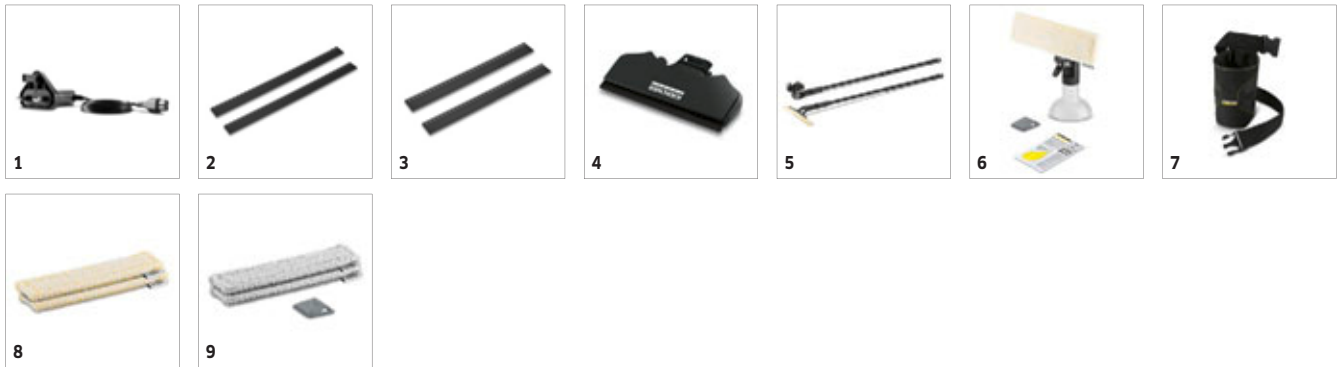

WV 2 PLUS

1.633-220.0

KÄRCHER

| | | Order Number | Quantity | | | | Price | Description | |
|---|---|--------------|------------|--|--|--|-------|--|---|
| Power supplies | | | | | | | | | |
| WV 1 - WV 5 Window Vac Battery Charger | 1 | 2.633-115.0 | 1 piece(s) | | | | | This battery charger is a suitable replacement, should you misplace your original charger. It is compatible with all Kärcher Window Vacs with the exception of the WV 6. | ■ |
| Replacement blades | | | | | | | | | |
| Replacement Suction Lips (280mm) | 2 | 2.633-005.0 | 2 piece(s) | | | | | For perfect streak-free cleaning result on all smooth surfaces, the 280mm Replacement Suction Lips are compatible with the WV 2 and WV 5 models. | □ |
| Replacement Suction Lips (170mm) | 3 | 2.633-104.0 | 2 piece(s) | | | | | For a streak-free cleaning result on all smooth surfaces, the 170mm replacement Window Vac suction lips are compatible with the narrow suction nozzle. Compatible with the WV 2-WV 5 models. | □ |
| Nozzles | | | | | | | | | |
| Narrow Suction Nozzle (170mm) | 4 | 2.633-112.0 | 1 piece(s) | | | | | The 170mm Narrow Suction Nozzle is perfect for streak-free cleaning on small surfaces areas such as Georgian windows, thin window panes and other small, narrow surfaces. | □ |
| Extensions | | | | | | | | | |
| WV Evolution Extension Set | 5 | 2.633-144.0 | 1 piece(s) | | | | | The Window Vac Extension Set is compatible with all WV & KV models, with a 1.5m reach the extension set ensures all those hard to reach areas are cleaned quickly and effectively. | □ |
| Spray bottle | | | | | | | | | |
| Premium Spray Bottle Kit | 6 | 2.633-129.0 | 1 piece(s) | | | | | The Premium Spray Bottle Kit includes a microfibre wiping cloth with hook and loop system, wide and narrow wipers, dirt scraper and 20 ml glass cleaning concentrate. | □ |
| Hip bag | | | | | | | | | |
| WV Hip Holster Bag | 7 | 2.633-006.0 | 1 piece(s) | | | | | The WV Hip Holster Bag provides practical storage for your Window Vac and accessories, whilst on the move. | □ |
| Replacement cloths | | | | | | | | | |
| 2 x Indoor EasyFix Microfibre Cloths | 8 | 2.633-130.0 | 2 piece(s) | | | | | The super absorbent Microfibre Cloths ensure optimal dirt removal. The hook-and-loop system ensures quick and easy changing. Once finished, simply place in the washing machine. | □ |
| Outdoor Window Vac microfibre wiping cloths | 9 | 2.633-131.0 | 2 piece(s) | | | | | Ideal for outdoor windows: The microfibre wiping cloth has hook-and-loop fastener fastening and a large number of abrasive fibres. Including dirt scraper for the most stubborn dirt. | □ |