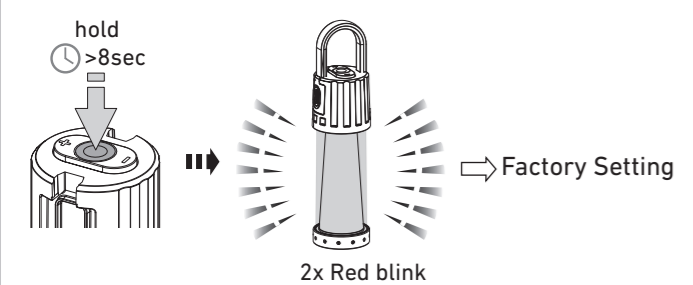

Factory Setting

Magnetic Charge System

Transportation Lock

Remote Control

Battery Indicator

Battery Replacement

Ledlenser GmbH & Co. KG
 Kronenstr. 5-7 • 42699 Solingen • Germany
 Phone +49 212/5948-0 Fax +49 212/5948-200
 info@ledlenser.com