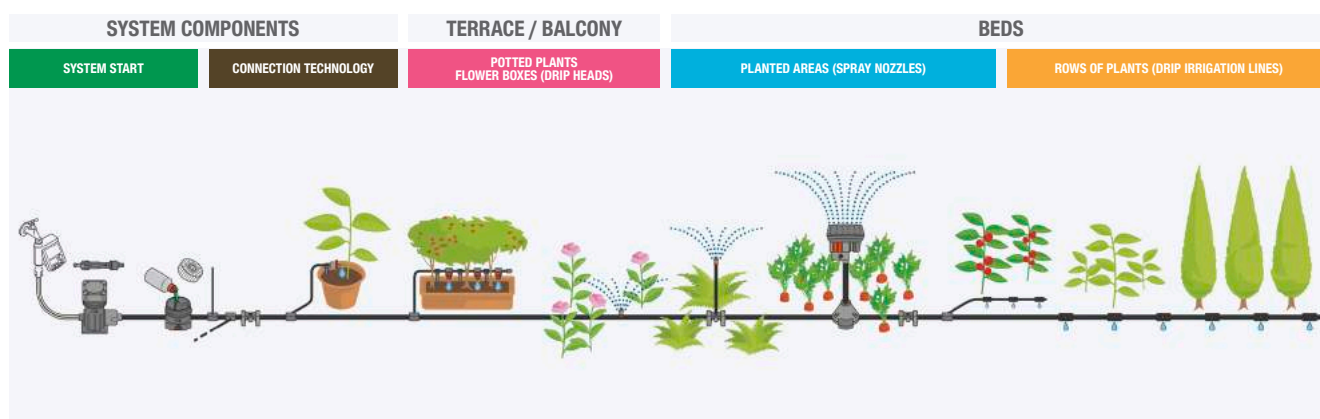

# Watering Controls

**GARDENA Water Computers are connected directly to the tap. They take over the automatic garden irrigation according to their programming.**

- Diverse, flexible and user-friendly for more leisure time in the garden
- For automatic operation of mobile sprinklers, Micro-Drip-System or Sprinklersystem
- Depending on the model for various situations from one to 6 irrigation areas
- Particularly user-friendly thanks to intuitive operation and LCD display

# GARDENA Micro-Drip-System

## Water-conserving garden irrigation

- For versatile use on the balcony, patio or in the vegetable and flower garden
- Innovative, intelligent system solutions enhance the ease of use
- Can be automatically controlled with GARDENA Water Computers

### Flower Pots

Precise watering of pot plants and planters troughs using drippers

- Regulate the amount of water
- No continued dripping after the tap is turned off
- Self-cleaning