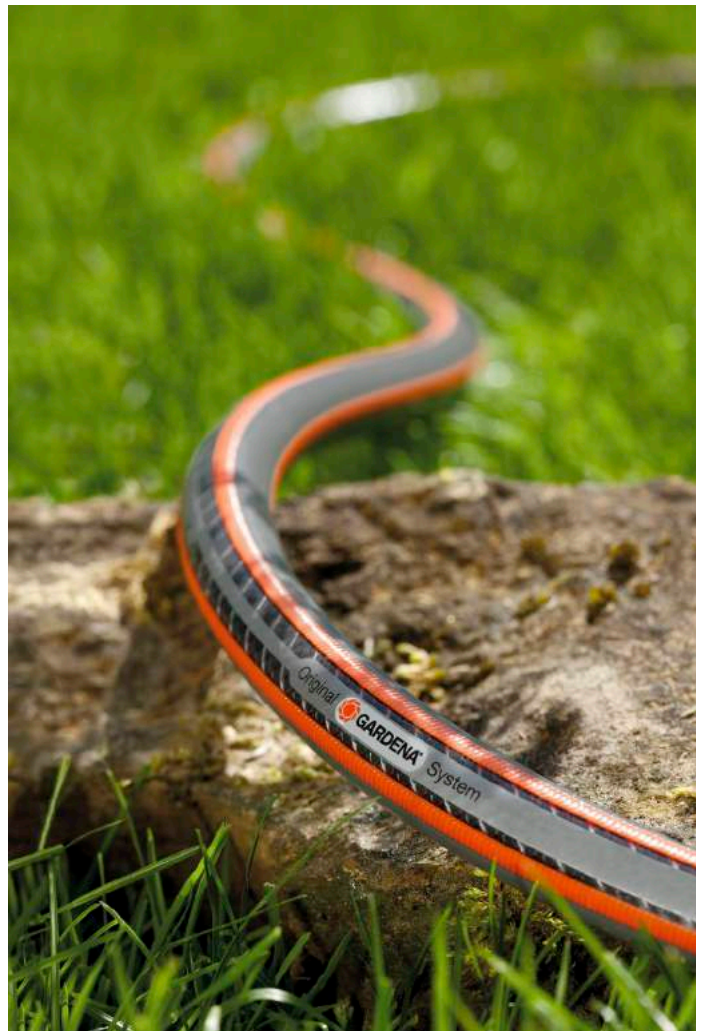

Garden Hoses

	GARDENA Classic	GARDENA Comfort FLEX	GARDENA Comfort HighFLEX	GARDENA Premium SuperFLEX
Power grip Profile	-	POWER GRIP	POWER GRIP	POWER GRIP
Does not tie itself in knots or twist				
Flexibility				
Dimensional stability				
Number of threads min.	9 x 9	9 x 9	10 x 10	12 x 12
Spiral-woven texture with carbon	-	•	•	•
Burst pressure	22 bar*	25 bar*	30 bar*	35 bar*
Warranty	12 years	20 years	25 years	30 years
Free of phthalates and heavy metals	•	•	•	•
UV resistance	•	•	•	•

Innovative Packaging

For very different placement requirements

- Standing
- Hanging
- Lying