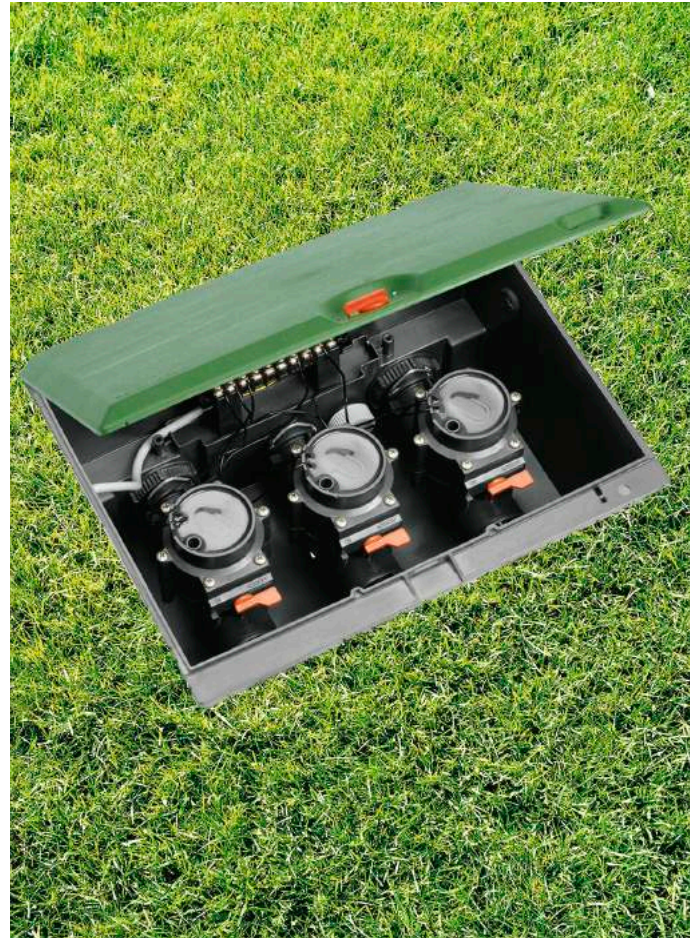

# Water Controls

**Flexible, convenient and intuitive operation for more leisure time in the garden**

A light drizzle in the morning – a short refreshing shower in the evening. Or do you need your garden to water itself while you're away on holiday? With GARDENA Watering Computers or Water Timers you'll be in total control wherever you are, whenever you want.