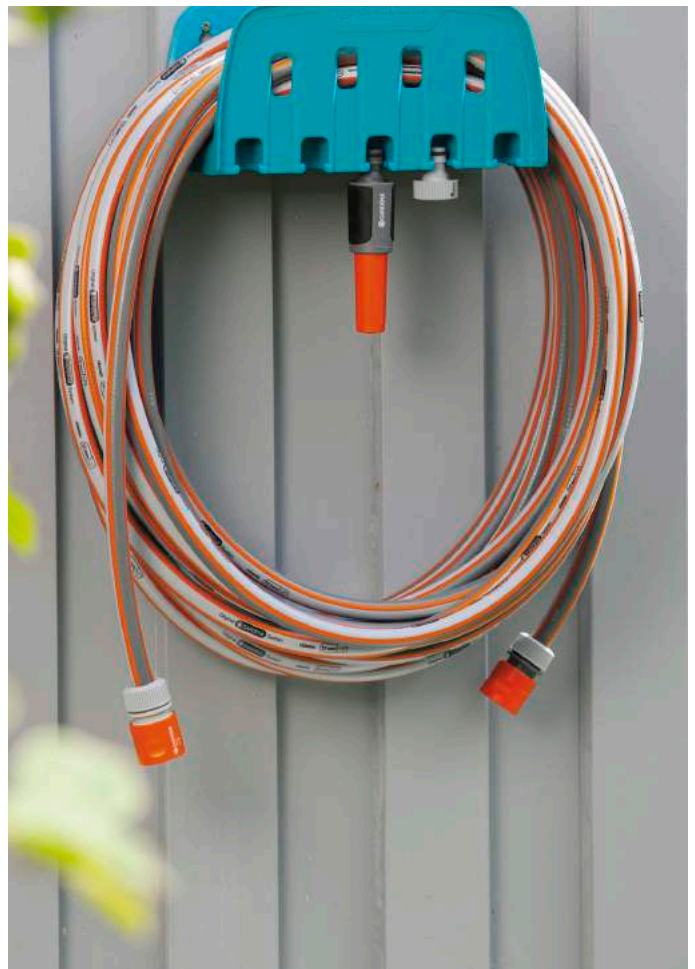

Hose Reels & Trolleys

The hose is always stored in an orderly manner but ready at hand

With the hose trolley, the hose is always neatly rolled and ready for use. Bothersome pulling and carrying of the hose through the garden is no longer necessary.

Image	Product Code	Description	EAN
	GA18040-20	Connection Set For connecting the hose trolley / reel to the tap. 150cm Comfort Hose 13mm with Threaded tap connector and 2x Standard hose connectors.	 078500 002516 >
	GA241-20	Wall Hose Bracket Small hose bracket with space to hang up original GARDENA System parts.	 078500 024105 >
	NEW GA18401-20	Balcony Hose 7.5m Lightweight 7.5m spiral hose with integrated holder for easy winding and space saving storage. Direct connection to the tap for easy and fat handling and stable connection. Comes ready to use with fitted with OGS parts.	 078500 023283 >
	GA8011-20	Classic Hose Trolley 50 A stable easy to use hose trolley for medium to large gardens. Easy to transport with smooth profiled wheels.	 078500 801102 >
	GA2650-20	Wall-Fixed Hose Reel with Hose Guide For storing the hose on the wall. Easy winding on and off using separate hose guide. Built in transport handle. For a max of 60m -13mm hose / 35m -19mm hose.	 078500 265003 >