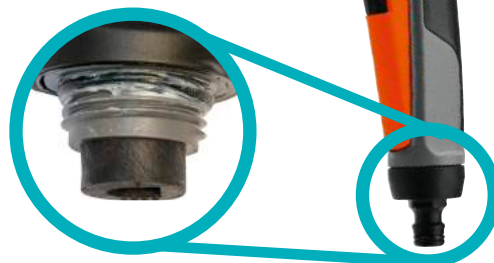

Nozzles & Sprayers

Comfortable adjustment of water flow

The patented one-hand operated water flow adjustment makes Gardena easy to use and can be quickly adjusted to suit any situation. This is available on a selection of Gardena Nozzles and Sprayers.

Wipe Clean Shower Head

Soft plastic nozzles ensure an ease of cleaning, simply wipe your finger across the head.

Innovative Internal Expansion Membrane

Frost-proof nozzles

Our nozzles are all frost-proof due to their innovative internal rubber seals. These expand and contract to the water pressure inside and minimise the damage done to the plastic sections of the nozzles. This means if you do forget to bring your nozzles in from the frost, you have nothing to worry about.

The right model for every application

This popular range matches the needs of the consumer is precisely suited to market demands. It commands high acceptance for the trade and consumers as it has well-made parts of high quality materials and is ergonomically and functionally designed.