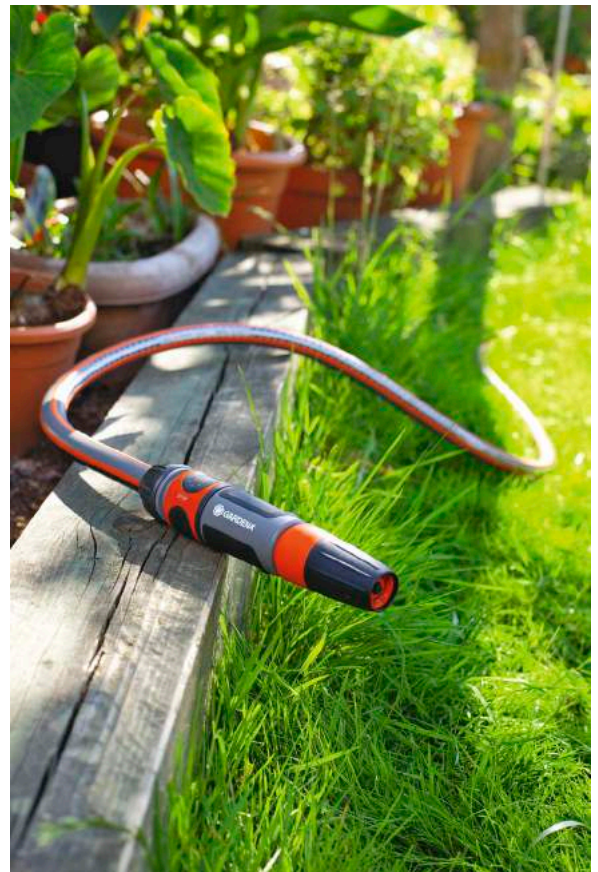

### Power Grip Profile

The GARDENA FLEX quality hoses have a Power Grip profile which ensures a secure fitting and optimal connection of the hose to the other Original GARDENA System Parts.