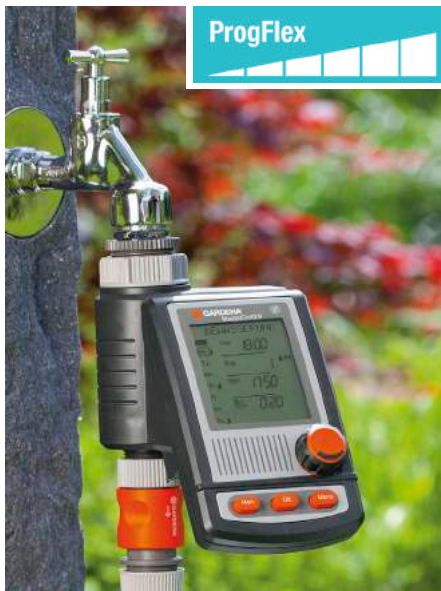

For Specialists

Highly individual programming options through 6 watering programmes.

On-screen instructions with selectable languages explain programming steps.

Automatic operation possible via Soil Moisture Sensor.

In combination with a Water Distributor Automatic, up to 6 garden areas can be automatically watered one after the other.

MasterControl