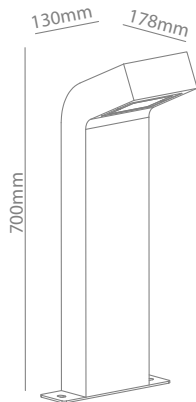

ARCCHIO

130mm x 178mm x 700mm

Art.-No.: 9613112

incl. LED L9001514

1397 lm Modul

875 lm Lamp

8,4W LED

10W Total