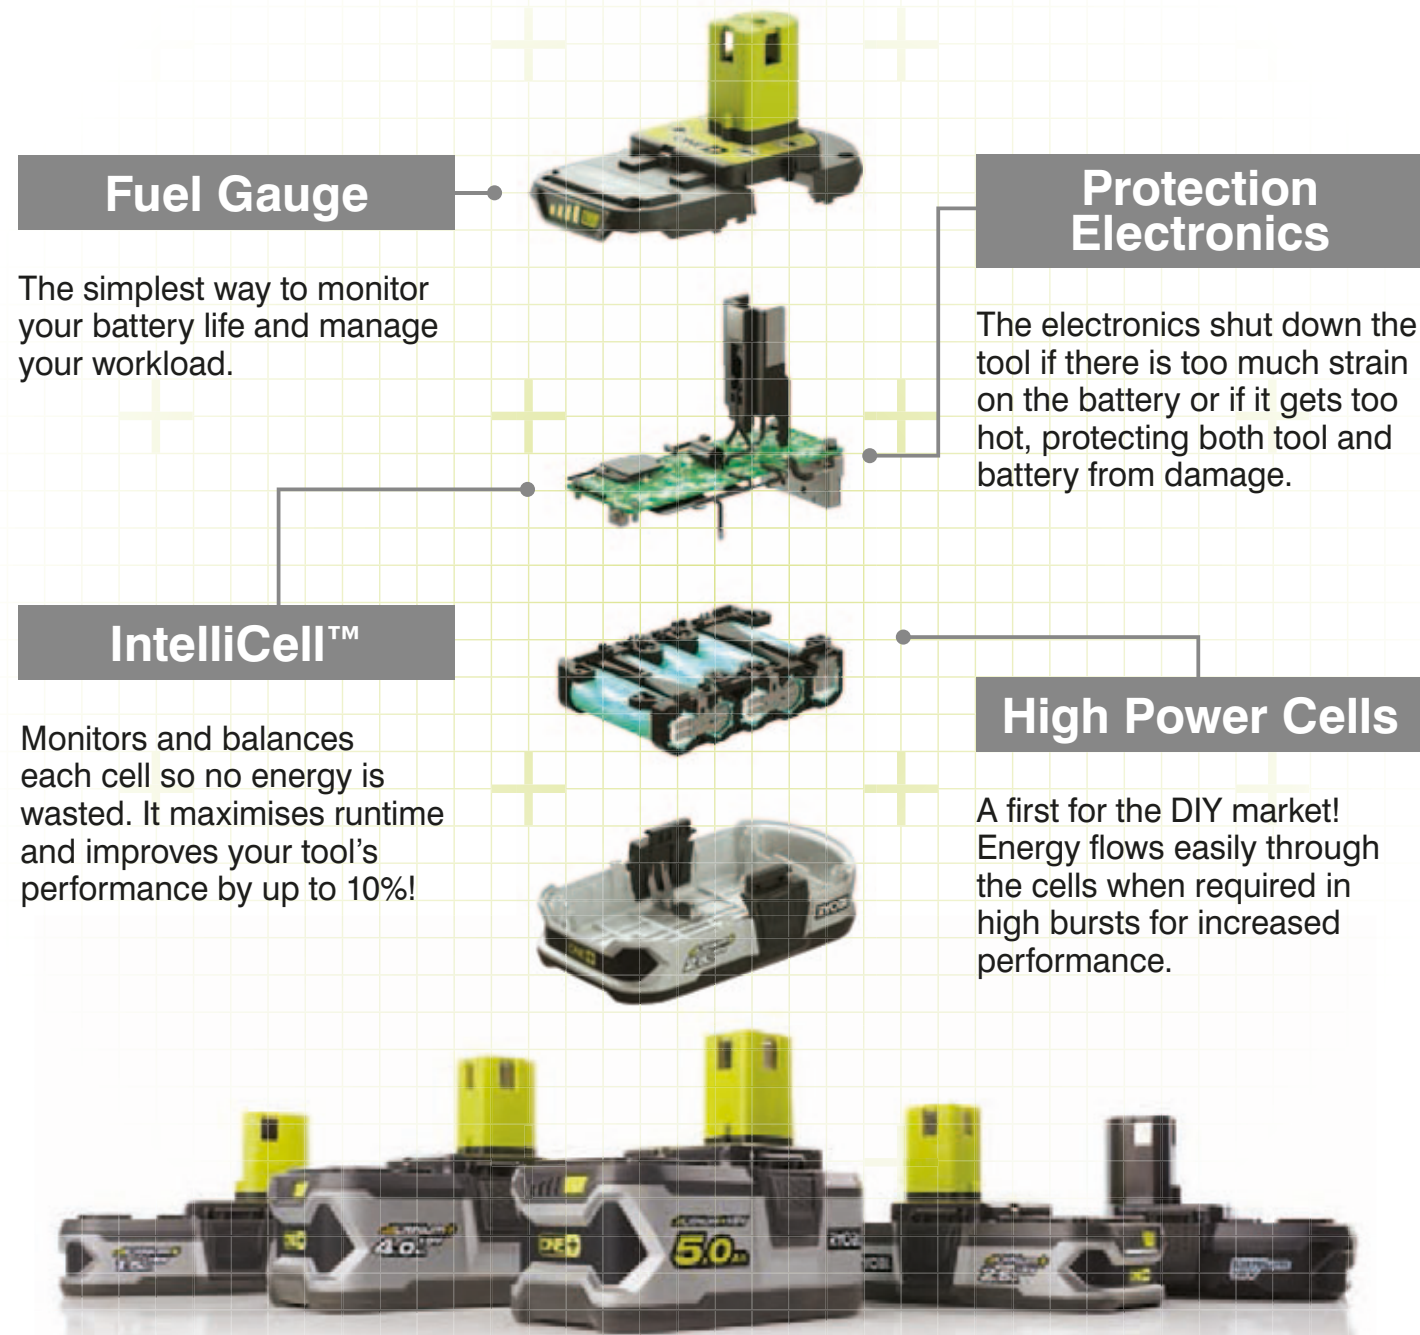

Lithium+ Battery Technology

The **ONE+** System: 40+ tools powered by the largest range of Lithium+ batteries.