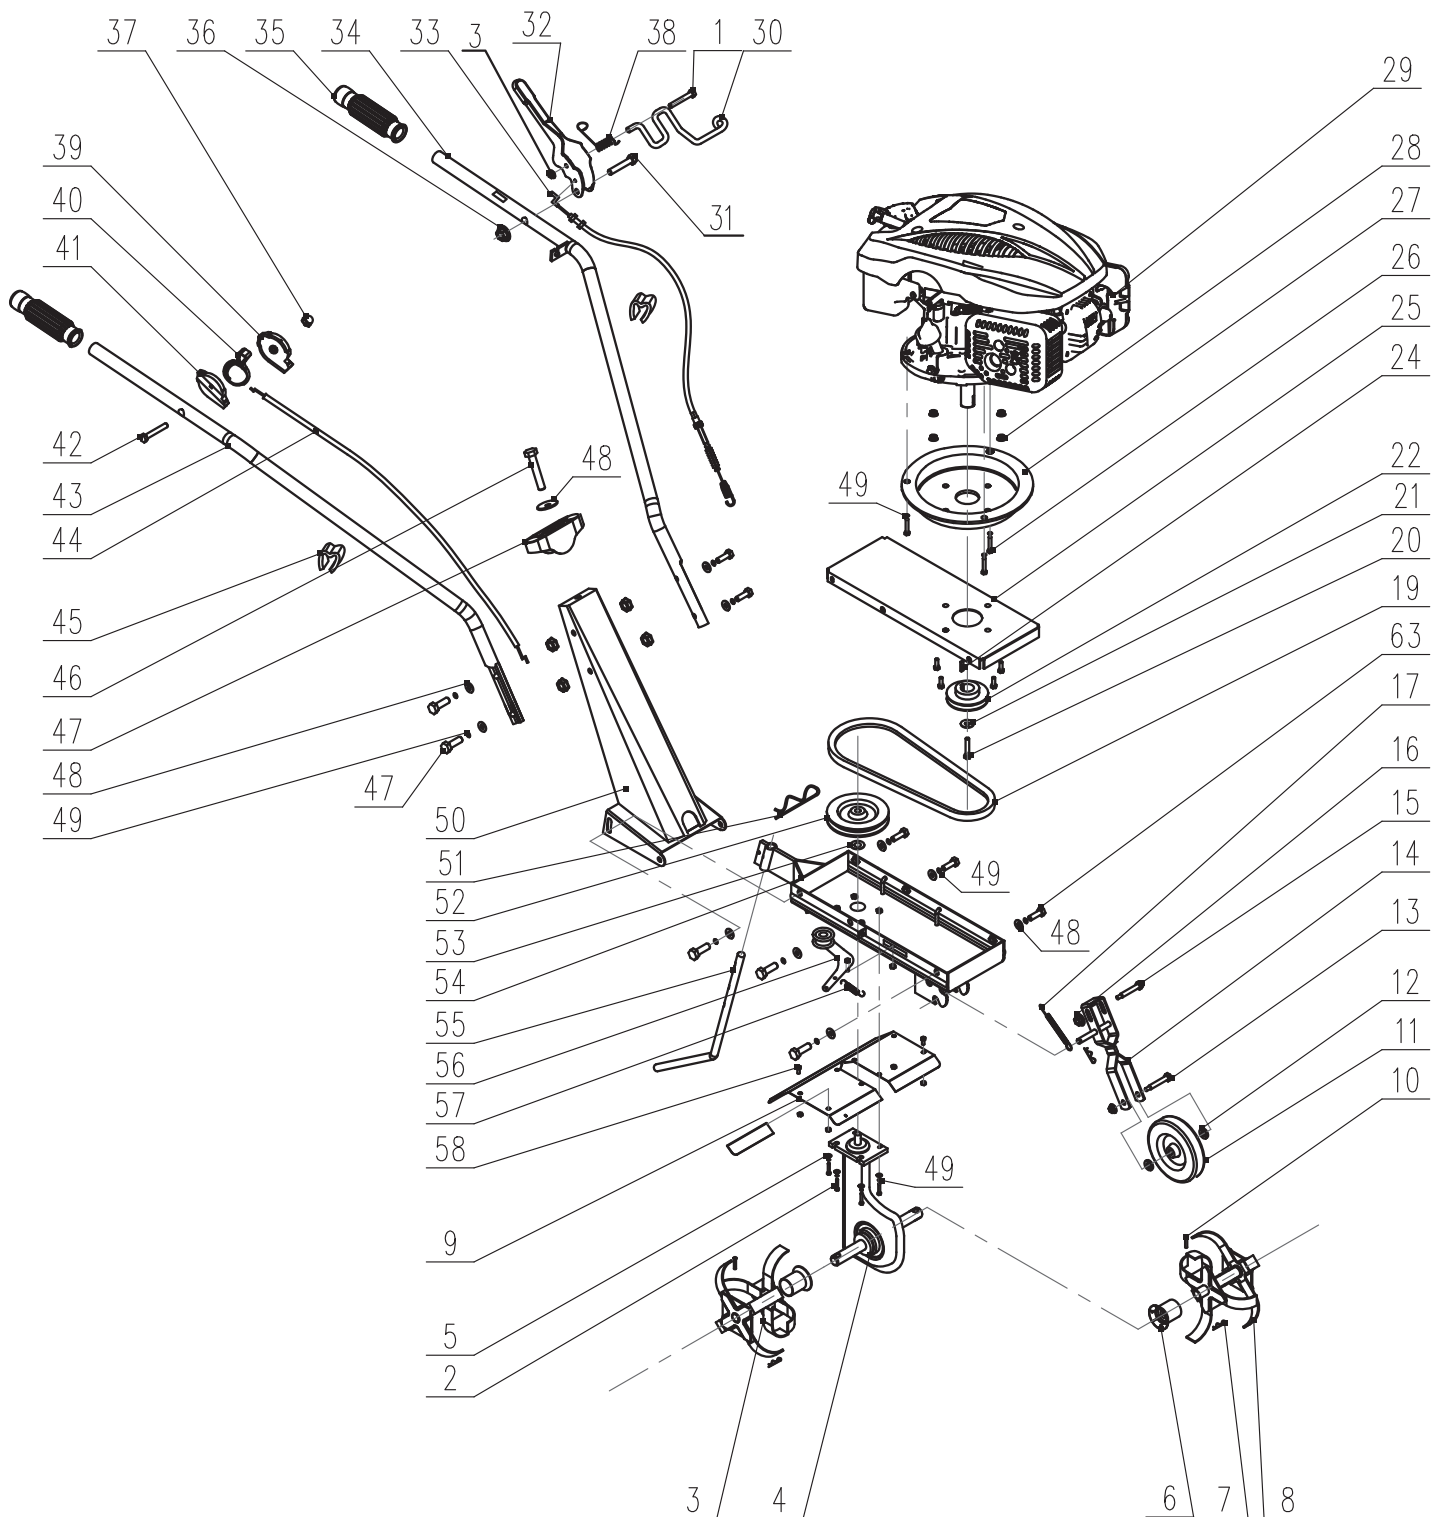

DRAPER[®]

PETROL

CULTIVATOR/ TILLER

04603 - CP145 SPARE PARTS DRAWING

DRAPER®

PETROL

CULTIVATOR/ TILLER

04603 - CP145 SPARE PARTS DRAWING/LISTING

| KEY No. | PART No. | STOCK No. | DESCRIPTION |
|---------|-----------|-----------|---------------------------|
| 1 | YCP145-63 | 40926 | BOLT M6x12 |
| 2 | YCP145-64 | 40939 | COVER COMP, CYLINDER HEAD |
| 3 | YCP145-65 | 41191 | PACKING, HEADCOVER |
| 4 | YCP145-66 | 41202 | ROCKER ARM |
| 5 | YCP145-67 | 41317 | PLATE, PUSH ROD GUIDE |
| 6 | YCP145-68 | 41390 | SEAT, VALVE SPRING, IN |

| KEY No. | PART No. | STOCK No. | DESCRIPTION |
|---------|-----------|-----------|------------------------|
| 7 | YCP145-69 | 41403 | SPRING, VALVE |
| 8 | YCP145-70 | 41418 | RETURNER, INTAKE VALVE |
| 9 | YCP145-71 | 41448 | VALVE, INTAKE |
| 10 | YCP145-72 | 41501 | VALVE EXHAUST |
| 11 | YCP145-73 | 41547 | SPARK PLUG |
| 12 | YCP145-74 | 41559 | COVER, RECOIL |