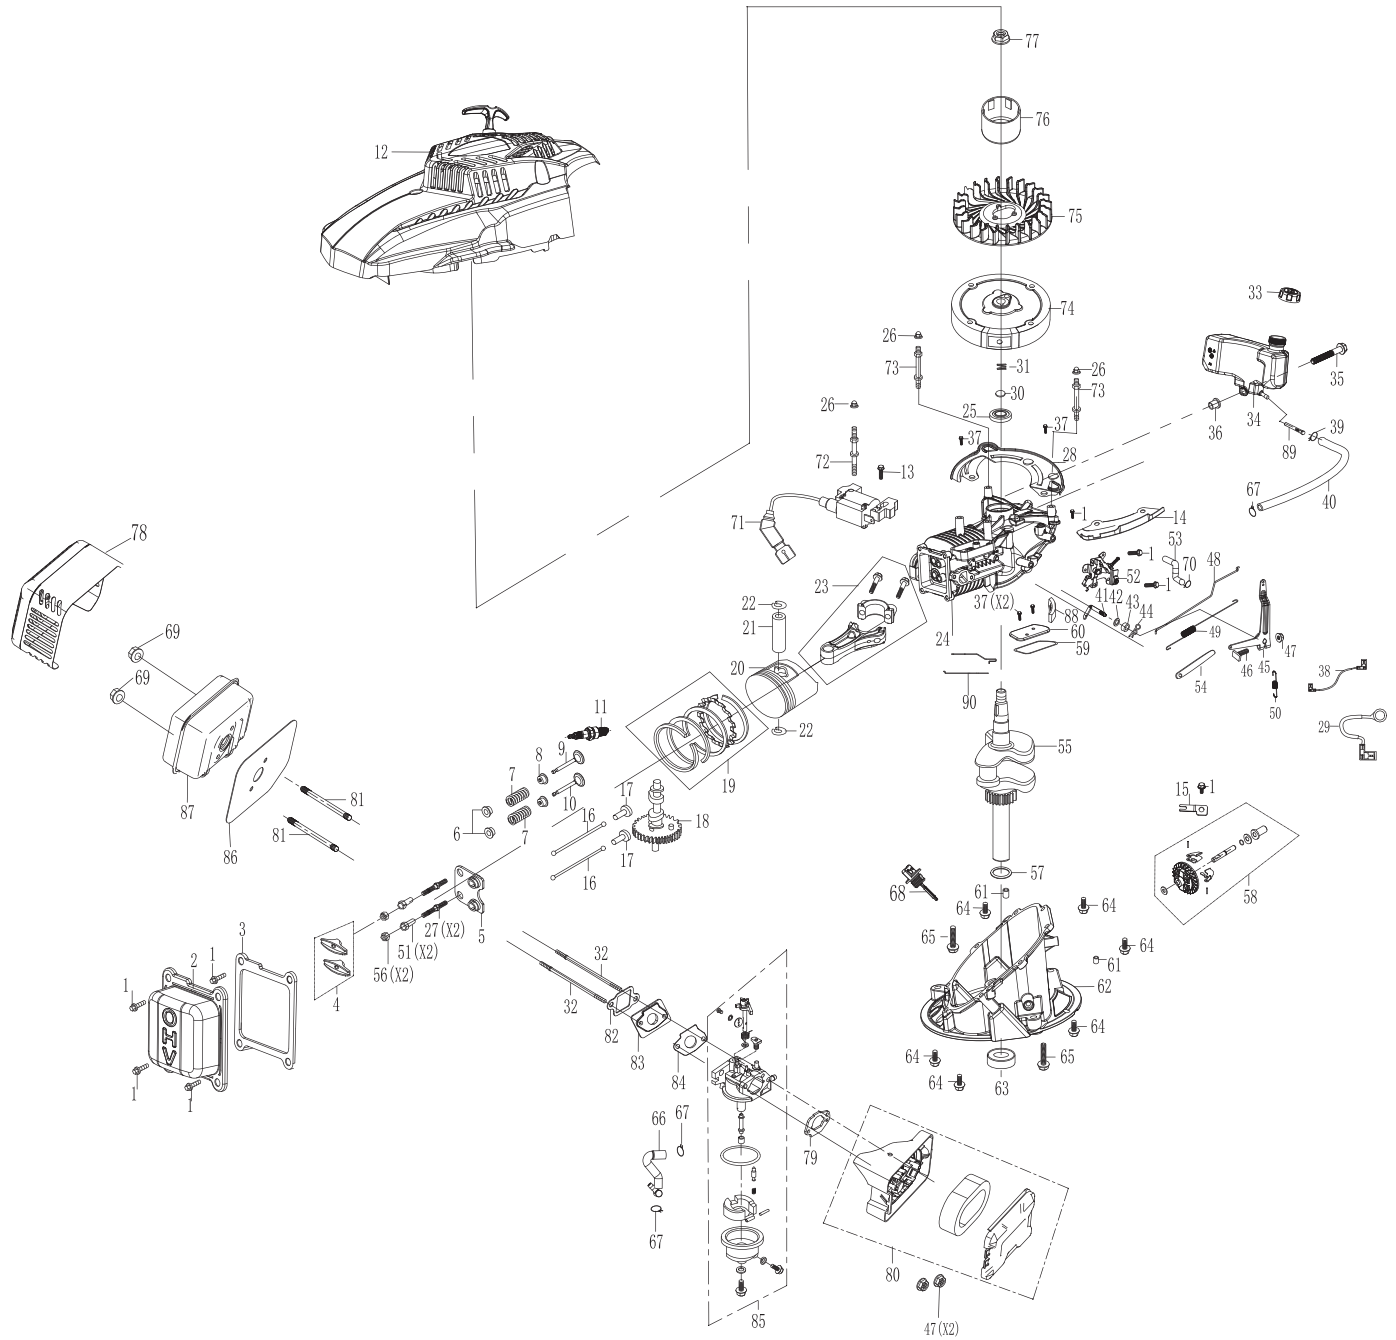

DRAPER[®]

PETROL

CULTIVATOR/ TILLER

04603 - CP145 SPARE PARTS DRAWING

DRAPER®

PETROL

CULTIVATOR/ TILLER

04603 - CP145 SPARE PARTS DRAWING/LISTING

| KEY No. | PART No. | STOCK No. | DESCRIPTION |
|---------|-----------|-----------|---------------------------|
| 1 | YCP145-63 | 40926 | BOLT M6x12 |
| 2 | YCP145-64 | 40939 | COVER COMP, CYLINDER HEAD |
| 3 | YCP145-65 | 41191 | PACKING, HEADCOVER |
| 4 | YCP145-66 | 41202 | ROCKER ARM |
| 5 | YCP145-67 | 41317 | PLATE, PUSH ROD GUIDE |
| 6 | YCP145-68 | 41390 | SEAT, VALVE SPRING, IN |

| KEY No. | PART No. | STOCK No. | DESCRIPTION |
|---------|-----------|-----------|------------------------|
| 7 | YCP145-69 | 41403 | SPRING, VALVE |
| 8 | YCP145-70 | 41418 | RETURNER, INTAKE VALVE |
| 9 | YCP145-71 | 41448 | VALVE, INTAKE |
| 10 | YCP145-72 | 41501 | VALVE EXHAUST |
| 11 | YCP145-73 | 41547 | SPARK PLUG |
| 12 | YCP145-74 | 41559 | COVER, RECOIL |