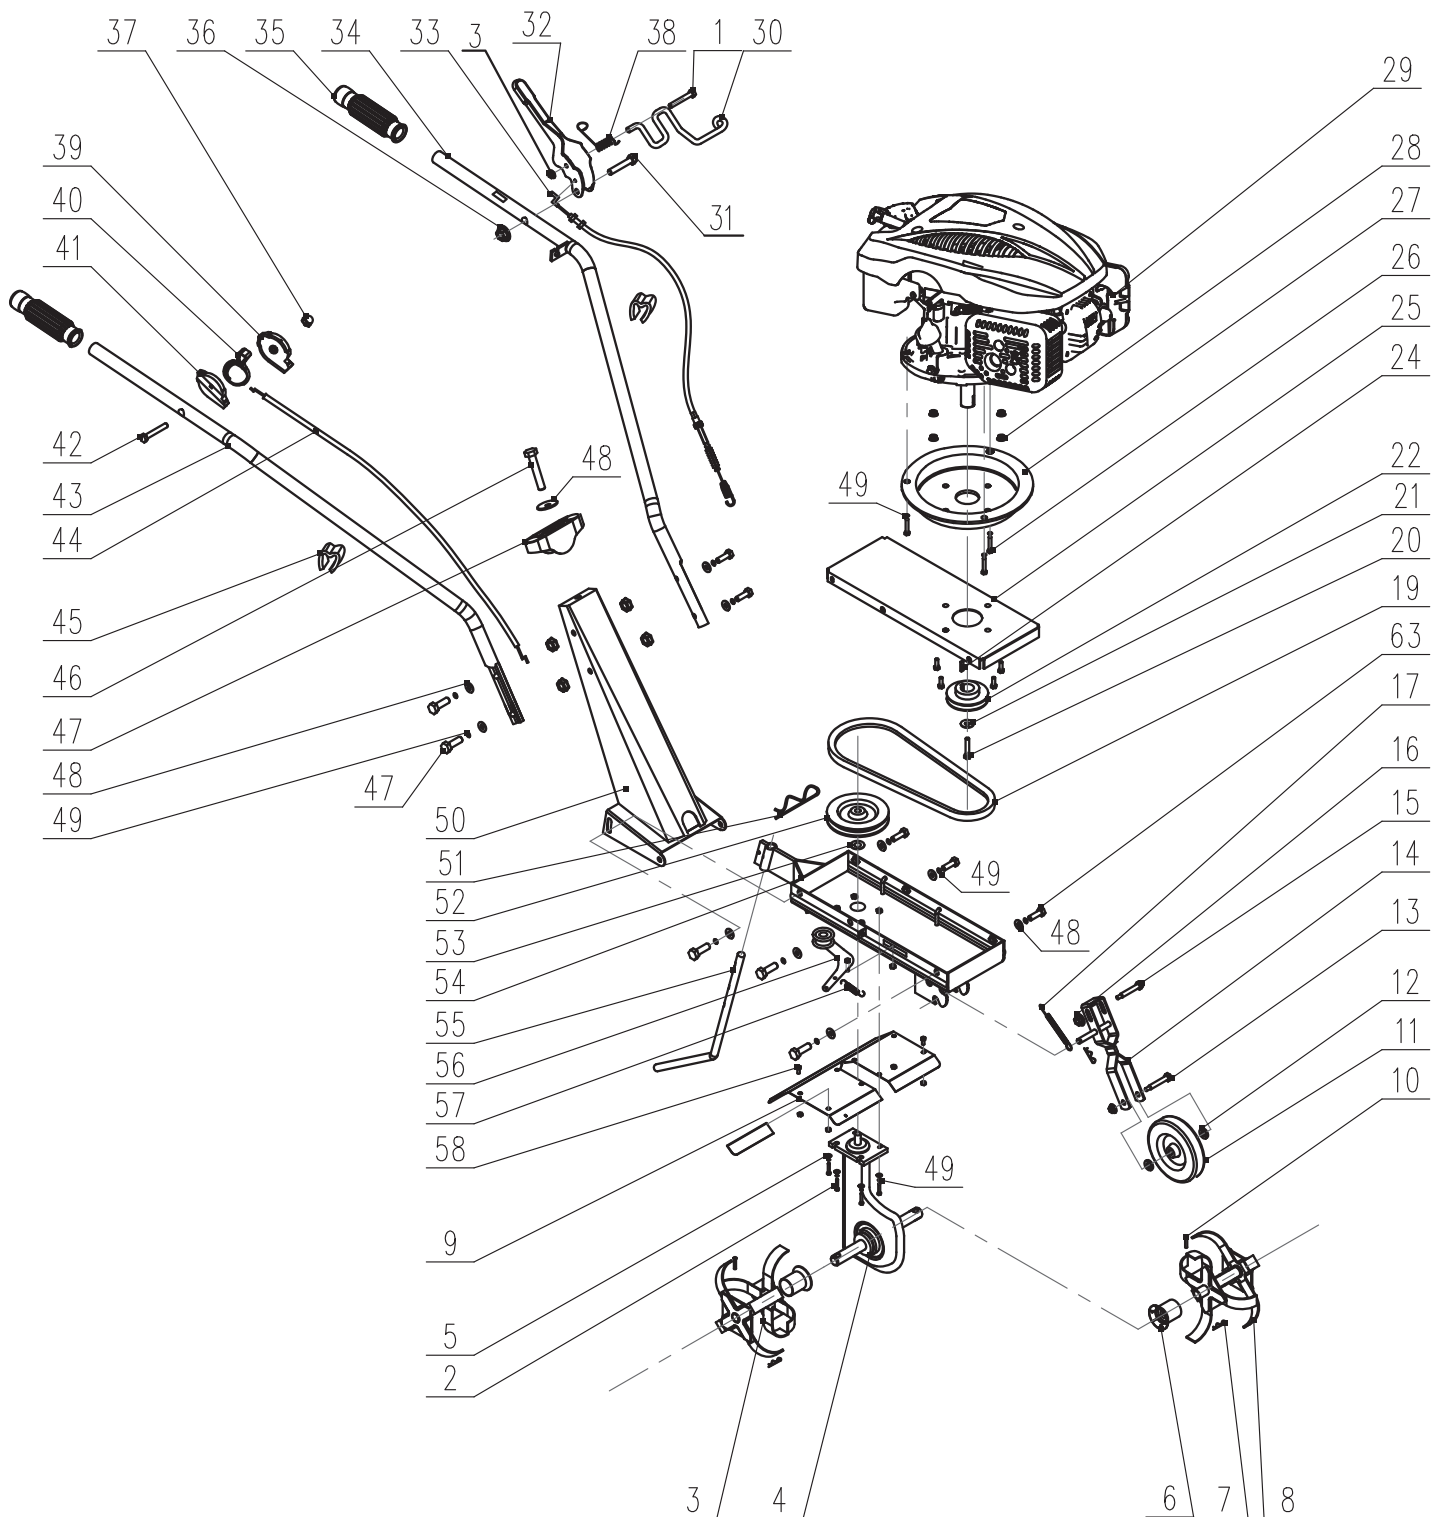

DRAPER[®]

PETROL

CULTIVATOR/ TILLER

04603 - CP145 SPARE PARTS DRAWING

DRAPER®

PETROL

CULTIVATOR/ TILLER

04603 - CP145 SPARE PARTS DRAWING/LISTING

KEY No.	PART No.	STOCK No.	DESCRIPTION
1	YCP145-63	40926	BOLT M6x12
2	YCP145-64	40939	COVER COMP, CYLINDER HEAD
3	YCP145-65	41191	PACKING, HEADCOVER
4	YCP145-66	41202	ROCKER ARM
5	YCP145-67	41317	PLATE, PUSH ROD GUIDE
6	YCP145-68	41390	SEAT, VALVE SPRING, IN

KEY No.	PART No.	STOCK No.	DESCRIPTION
7	YCP145-69	41403	SPRING, VALVE
8	YCP145-70	41418	RETURNER, INTAKE VALVE
9	YCP145-71	41448	VALVE, INTAKE
10	YCP145-72	41501	VALVE EXHAUST
11	YCP145-73	41547	SPARK PLUG
12	YCP145-74	41559	COVER, RECOIL