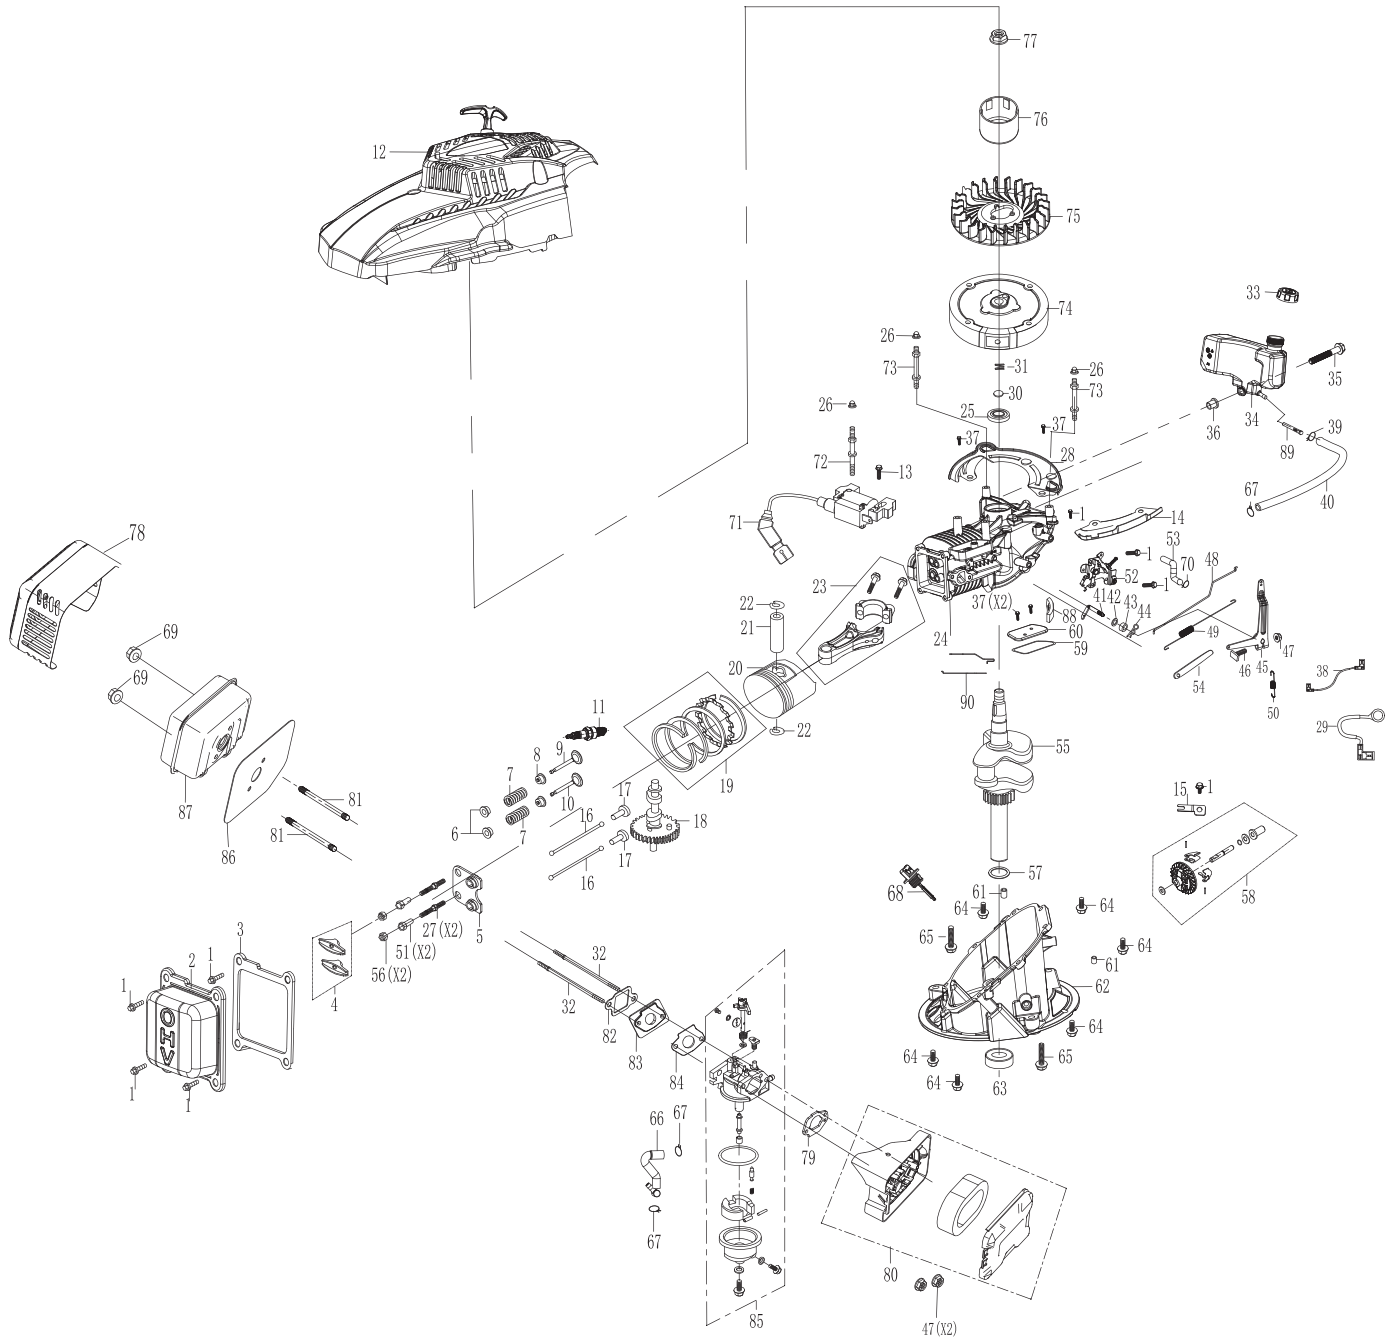

DRAPER[®]

PETROL

CULTIVATOR/ TILLER

04603 - CP145 SPARE PARTS DRAWING

DRAPER®

PETROL

CULTIVATOR/ TILLER

04603 - CP145 SPARE PARTS DRAWING/LISTING

KEY No.	PART No.	STOCK No.	DESCRIPTION
1	YCP145-63	40926	BOLT M6x12
2	YCP145-64	40939	COVER COMP, CYLINDER HEAD
3	YCP145-65	41191	PACKING, HEADCOVER
4	YCP145-66	41202	ROCKER ARM
5	YCP145-67	41317	PLATE, PUSH ROD GUIDE
6	YCP145-68	41390	SEAT, VALVE SPRING, IN

KEY No.	PART No.	STOCK No.	DESCRIPTION
7	YCP145-69	41403	SPRING, VALVE
8	YCP145-70	41418	RETURNER, INTAKE VALVE
9	YCP145-71	41448	VALVE, INTAKE
10	YCP145-72	41501	VALVE EXHAUST
11	YCP145-73	41547	SPARK PLUG
12	YCP145-74	41559	COVER, RECOIL