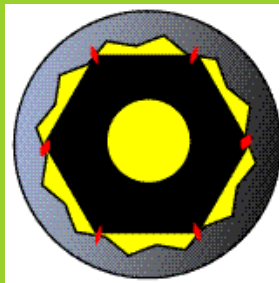

### Norman Says

"Draper Expert HI-TORQ"™ impact sockets have 6 corners with special radius design giving added torque. It also extends the life of the socket and the fastener.

Standard Bi-hexagon

"Draper Expert HI-TORQ"™

- Gives added torque.
- Extends life of socket and fastener by reducing the probability of \*rounding off.