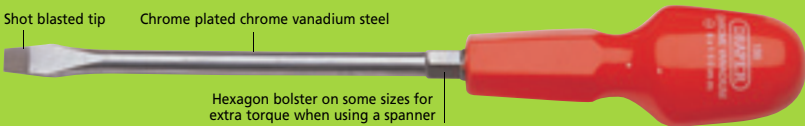

Draper "186" range - fully guaranteed

CABINET PATTERN

Shot blasted tip

Chrome plated chrome vanadium steel

Hexagon bolster on some sizes for extra torque when using a spanner

Colour coded handles

PZ TYPE drivers are compatible with
*Pozidriv®/Supadriv® fixing Systems.
*Pozidriv®/Supadriv® are registered
trademarks of Trifast Plc.