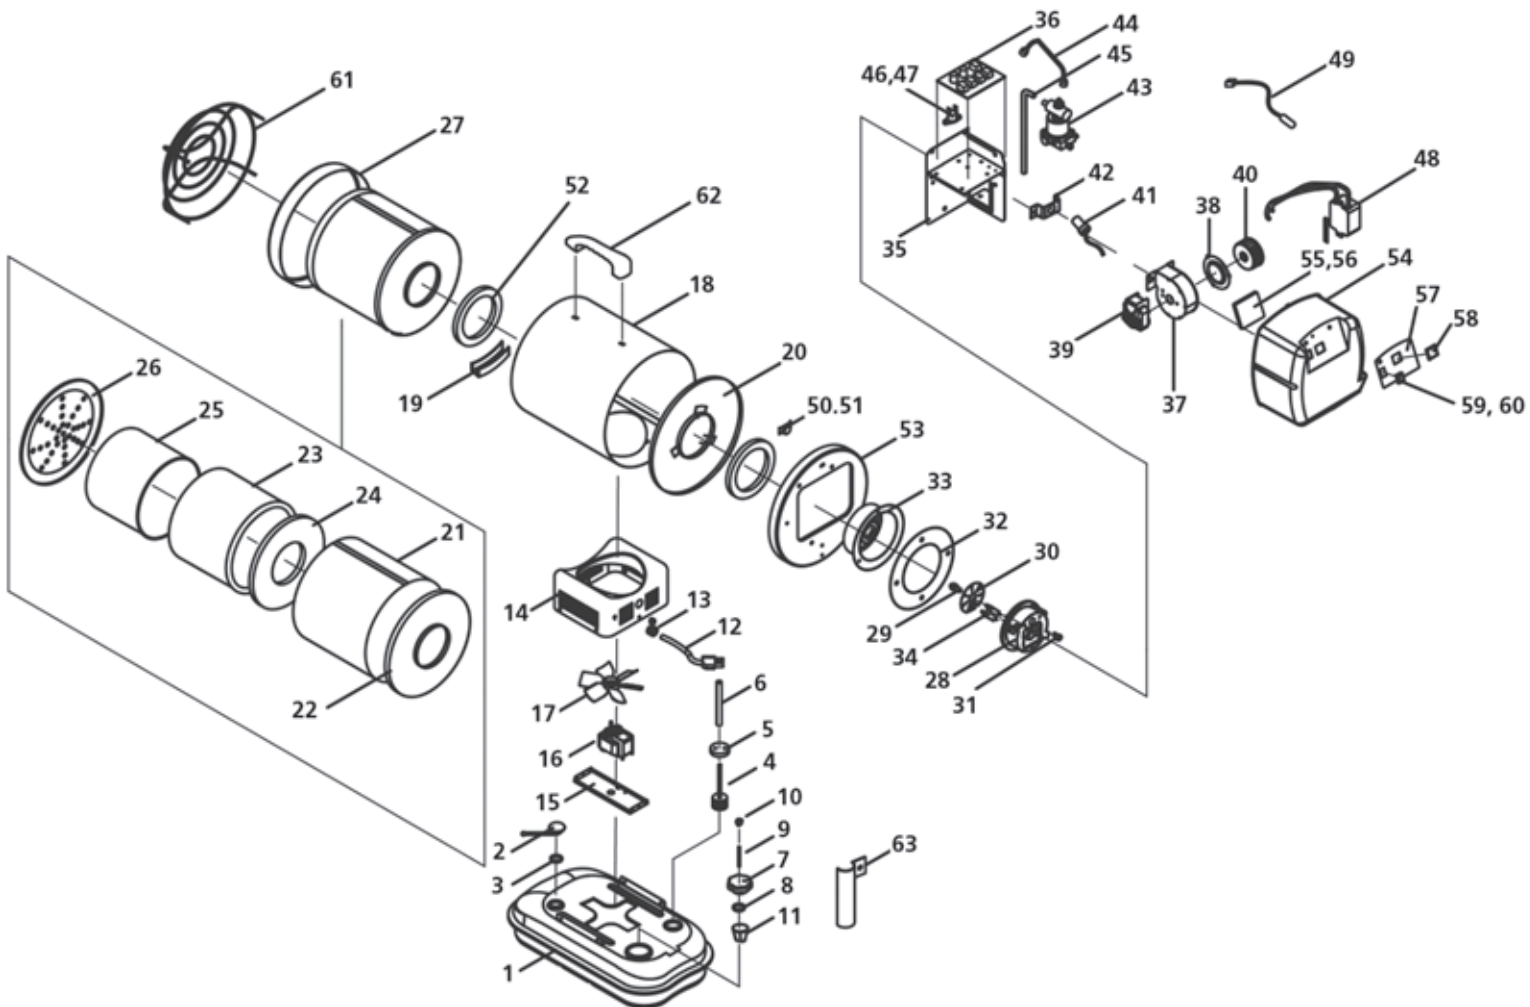

SPARE PARTS DRAWING SHEET FOR  
**60,000BTU (17kW)**  
**Infra-Red Diesel Heater**

Stock No.17111

Part No.DSH-IR-B

**Helpline: (023) 8049 4344. Sales Desk: (023) 8049 4333. General Enquiries: (023) 8026 6355.**

# 60,000BTU (17kW) Infra-Red Diesel Heater

Stock No.17111

Part No.DSH-IR-B

KEY No.	PART No.	STOCK No.	DESCRIPTION
1	YR20-15035	17437	Fuel Tank
2	YR20-15017	17438	Fuel Gauge
3	YTK8-003-003-1	33742	Fuel Gauge Packing
4	YR20-15016	17439	Pumping Filter
5	YR20-15016-1	17440	Pumping Filter Packing
6	YR20-15015	17441	Fuel Hose
7	YR20-15387	17442	Fuel Cap
8	YTK8-000-005-1	33378	Fuel Cap Packing
9	YTK8-000-005-2	17443	Fuel Chain
10	YTK8-000-005-3	17444	Dome Plugs
11	YR20-15019	17445	Fuel filter
12	YR20-15012	17446	Power Cord
13	YTK8-002-053	33439	Cord Bushing
14	YR20-15049	17447	Shell Support
15	YR20-15050	17448	Cooling Motor Base
16	YR20-15014	17450	Cooling Motor
17	YR20-15013	17451	Cooling Fan
18	YR20-15033	17452	Shell
19	YR20-15082	17453	Defense
20	YR20-15034	17454	Air Guard
21	YR20-15020	17455	Inner Body
22	YR20-15024	17456	Inner Body Cover
23	YR20-15023	17458	Insulator
24	YR20-15023-1	17459	Insulator Cover
25	YR20-15023-2	17460	Insulator Body
26	YR20-15022	17461	Heating Plate
27	YR20-15018	17462	Shell Ring
28	YR20-15046	58689	Burner Head
29	YR20-15010	17463	Nozzle
29	YR20-15010-1	17464	Nozzle (Check)
30	YR20-15039	58691	Burner Head Blade
31	YR20-15084	17466	Nipple