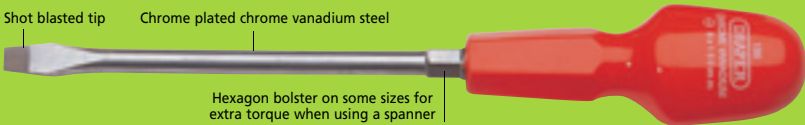

Draper "186" range - fully guaranteed

CABINET PATTERN

Shot blasted tip

Chrome plated chrome vanadium steel

Hexagon bolster on some sizes for extra torque when using a spanner

Colour coded handles

PZ TYPE drivers are compatible with
*Pozidriv®/Supadriv® fixing Systems.
*Pozidriv®/Supadriv® are registered
trademarks of Trifast Plc.