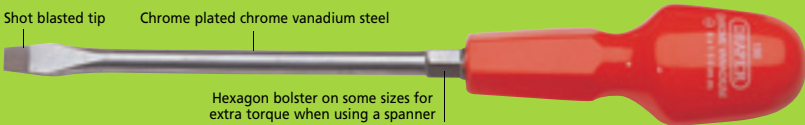

## Draper "186" range - fully guaranteed

### CABINET PATTERN

Shot blasted tip

Chrome plated chrome vanadium steel

Hexagon bolster on some sizes for extra torque when using a spanner

Colour coded handles

PZ TYPE drivers are compatible with  
\*Pozidriv®/Supadriv® fixing Systems.  
\*Pozidriv®/Supadriv® are registered  
trademarks of Trifast Plc.