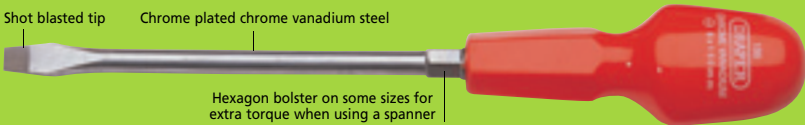

Draper "186" range - fully guaranteed

CABINET PATTERN

Shot blasted tip

Chrome plated chrome vanadium steel

Hexagon bolster on some sizes for extra torque when using a spanner

Colour coded handles

PZ TYPE drivers are compatible with
*Pozidriv®/Supadriv® fixing Systems.
*Pozidriv®/Supadriv® are registered trademarks of Trifast Plc.