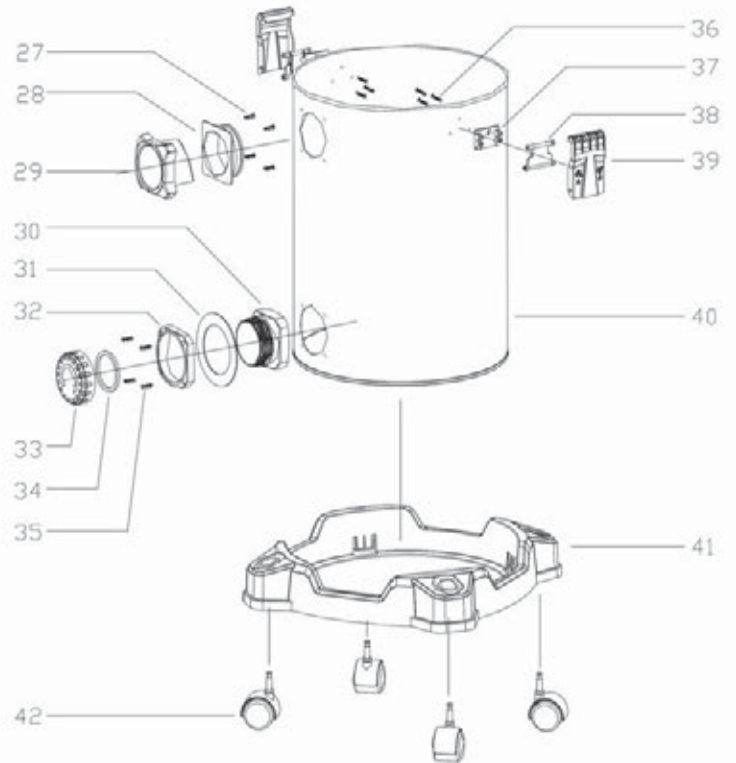

Helpline: (023) 8049 4344. Sales Desk: (023) 8049 4333. General Enquiries: (023) 8026 6355.

DRAPER TOOLS LTD, HURSLEY ROAD, CHANDLER'S FORD, EASTLEIGH, HANTS. SO53 1YF. U.K website: drapertools.com e-mail: sales@drapertools.com

RDDH0217