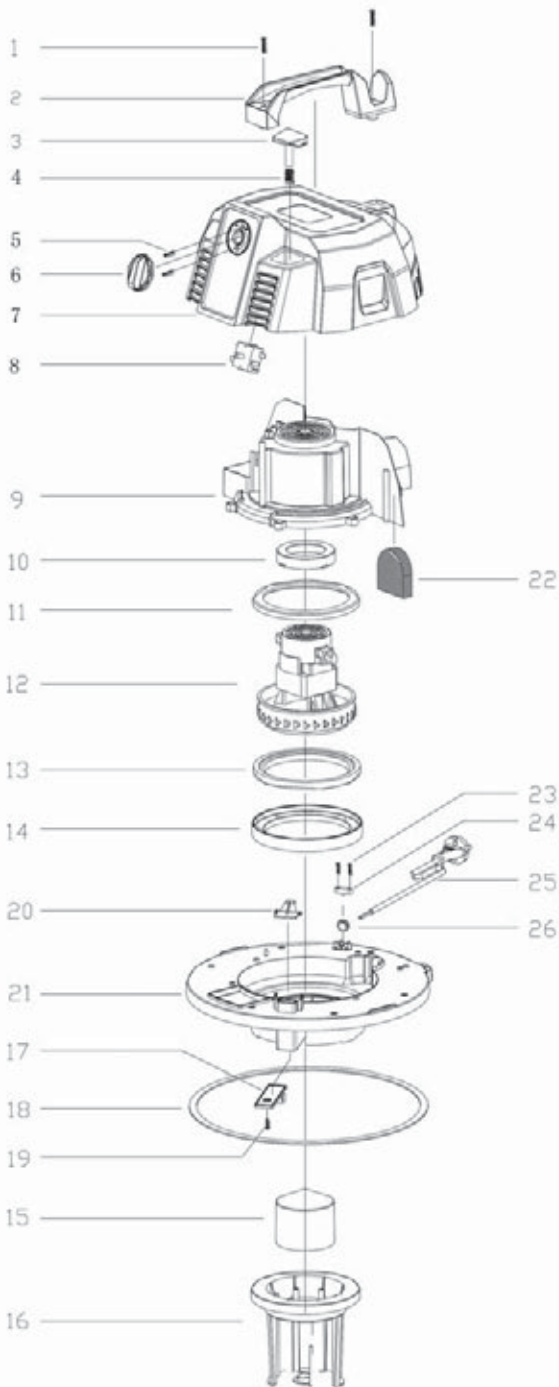

Helpline: (023) 8049 4344. Sales Desk: (023) 8049 4333. General Enquiries: (023) 8026 6355.

DRAPER TOOLS LTD, HURSLEY ROAD, CHANDLER'S FORD, EASTLEIGH, HANTS. SO53 1YF. U.K website: drapertools.com e-mail: sales@drapertools.com

RDDH0217