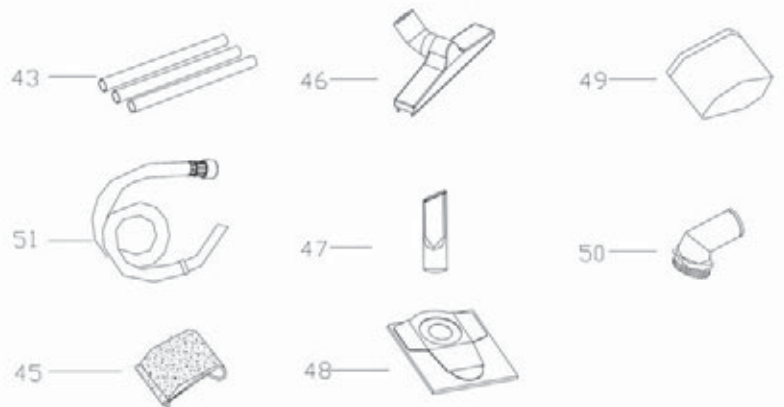

Helpline: (023) 8049 4344. Sales Desk: (023) 8049 4333. General Enquiries: (023) 8026 6355.

DRAPER TOOLS LTD, HURSLEY ROAD, CHANDLER'S FORD, EASTLEIGH, HANTS. SO53 1YF. U.K website: drapertools.com e-mail: sales@drapertools.com

RDDH0217