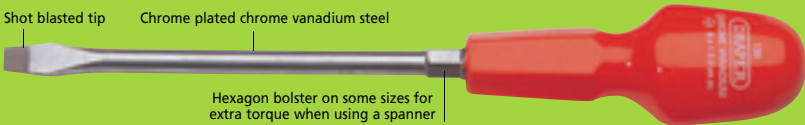

## Draper "186" range - fully guaranteed

### CABINET PATTERN

Shot blasted tip

Chrome plated chrome vanadium steel

Hexagon bolster on some sizes for extra torque when using a spanner

Colour coded handles

PZ TYPE drivers are compatible with  
\*Pozidriv®/Supadriv® fixing Systems.  
\*Pozidriv®/Supadriv® are registered trademarks of Trifast Plc.