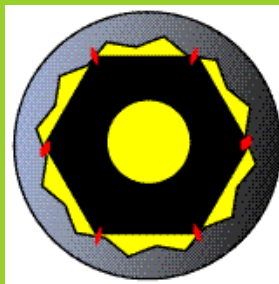

Norman Says

"Draper Expert HI-TORQ"™ impact sockets have 6 corners with special radius design giving added torque. It also extends the life of the socket and the fastener.

Standard Bi-hexagon

"Draper Expert HI-TORQ"™

- Gives added torque.
- Extends life of socket and fastener by reducing the probability of *rounding off.