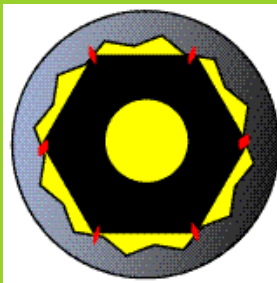

Norman Says

"Draper Expert HI-TORQ"™ impact sockets have 6 corners with special radius design giving added torque. It also extends the life of the socket and the fastener.

Standard Bi-hexagon

"Draper Expert HI-TORQ"™

- Gives added torque.
- Extends life of socket and fastener by reducing the probability of *rounding off.