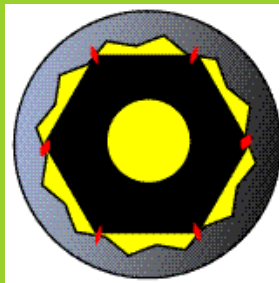

Norman Says

"Draper Expert HI-TORQ"™ impact sockets have 6 corners with special radius design giving added torque. It also extends the life of the socket and the fastener.

Standard Bi-hexagon

"Draper Expert HI-TORQ"™

- Gives added torque.
- Extends life of socket and fastener by reducing the probability of *rounding off.