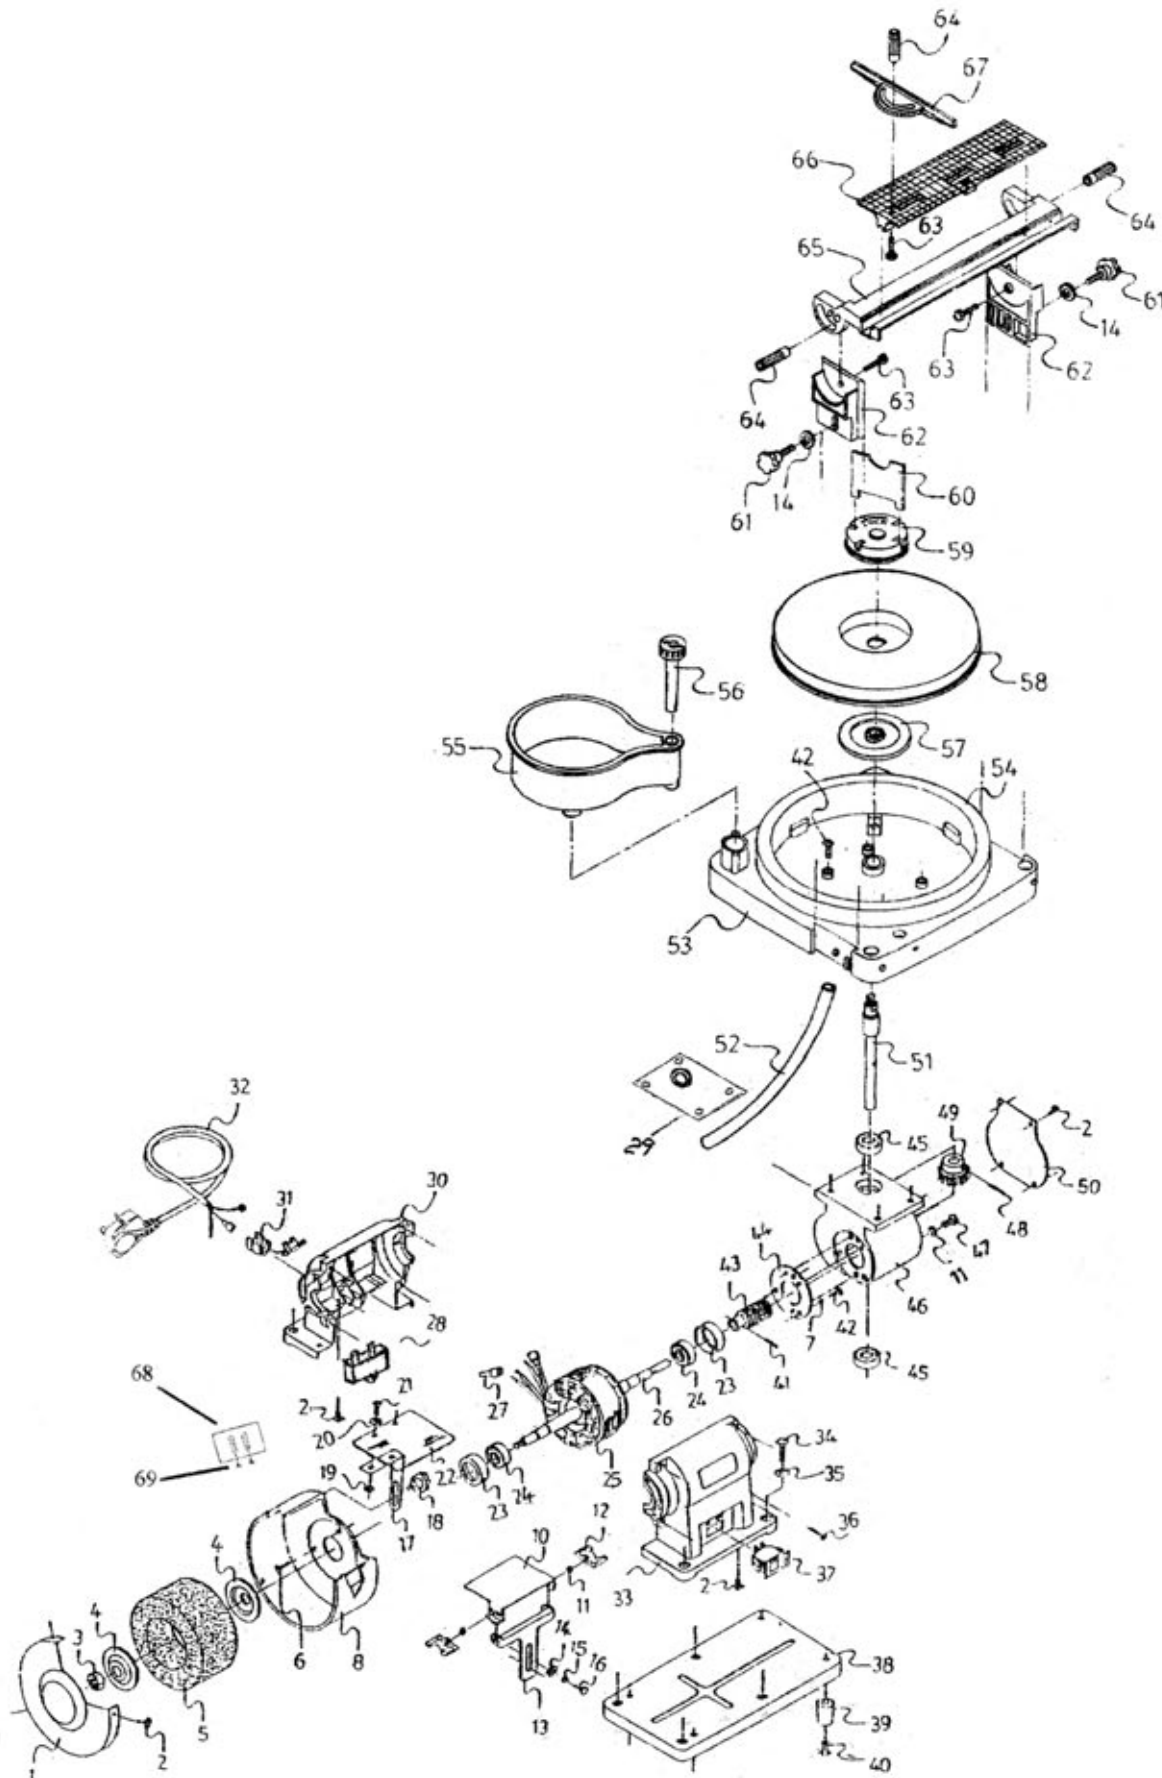

WET & DRY BENCH GRINDER

■ STOCK No.31235.

■ PART No.GWD205A.

SPARE PARTS LISTING

04/2004

KEY No.	PART No.	STOCK No.	DESCRIPTION
1	YGWD205A-01	29949	Grinding wheel side guard
2	YGWD205A-02	29950	Screw
3	YGWD205A-03	29951	Nut
4	YGWD205A-04	29952	Grinding wheel flange
5	AG205DA	38186	Dry stone
6	YGWD205A-06	29954	Screw
7	YGWD205A-07	29955	Spring washer
8	YGWD205A-08	29956	Grinding wheel guard
9	YGWD205A-09	29960	Hex. head bolt
10	YGWD205A-10	29961	Adjustable rest
11	YGWD205A-11	29962	Spring washer
12	YGWD205A-12	29963	Wing nut
13	YGWD205A-13	29964	Guide rest
14	YGWD205A-14	29965	Washer
15	YGWD205A-15	29966	Spring washer
16	YGWD205A-16	29967	Bolt
17	YGWD205A-17	29968	Eyeshield holder
18	YGWD205A-18	29969	Knob
19	YGWD205A-19	29970	Nut
20	YGWD205A-20	29971	Washer
21	YGWD205A-21	29972	Screw
22	YGWD205A-22	29973	Eyeshield
23	YGWD205A-23	29974	Bush
24	YGWD205A-24	29975	Bearing
25	YGWD205A-25	29976	Stator
26	YGWD205A-26	37050	Rotor
27	YGWD205A-27	29978	Terminal block
28	YGWD205A-28	36975	Condencer
29	YGWD205A-29	36976	Plate
30	YGWD205A-30	29981	Rear body
31	YGWD205A-31	29982	Strain relief
32	YGWD205A-32	64536	BS moulded plug and cable
33	YGWD205A-33	37051	Front body
34	YGWD205A-34	29985	Bolt
35	YGWD205A-35	29986	Washer

KEY No.	PART No.	STOCK No.	DESCRIPTION
36	YGWD205A-36	29987	Screw
37	YGWD205A-37	37052	On-Off switch
38	YGWD205A-38	29989	Base
39	YGWD205A-39	29990	Rubber foot
40	YGWD205A-40	29991	Screw
41	YGWD205A-41	29992	Pin
42	YGWD205A-42	29993	Screw
43	YGWD205A-43	29994	Gear
44	YGWD205A-44	29995	Plate
45	YGWD205A-45	29996	Bearing
46	YGWD205A-46	29997	Gear box
47	YGWD205A-47	29998	Screw
48	YGWD205A-48	29999	Pin
49	YGWD205A-49	30000	Gear
50	YGWD205A-50	30001	Gear box cover
51	YGWD205A-51	30002	Spindle
52	YGWD205A-52	30004	Water pipe
53	YGWD205A-53	37053	Water tray
54	YGWD205A-54	30014	Sponge
55	YGWD205A-55	30007	Water reservoir
56	YGWD205A-56	30008	Lock
57	YGWD205A-57	30013	Flange
58	AG205W	29804	Whet stone
59	YGWD205A-59	30010	Whet stone locking flange
60	YGWD205A-60	30009	Holding tool
61	YGWD205A-61	36783	Locking knob
62	YGWD205A-62	36785	Holder
63	YGWD205A-63	36786	Screw
64	YGWD205A-64	36787	Knob
65	YGWD205A-65	36788	Rest holder
66	YGWD205A-66	36789	Slide rest
67	YGWD205A-67	36790	Mitre guide
68	YGWD205A-68	64540	Spark deflector
69	YGWD205A-69	64541	Screw

WET & DRY BENCH GRINDER

■ STOCK No.31235.

■ PART No.GWD205A.

PARTS DRAWING

04/2004

Helpline: (023) 8049 4344. Sales Desk: (023) 8049 4333. General Enquiries: (023) 8026 6355.