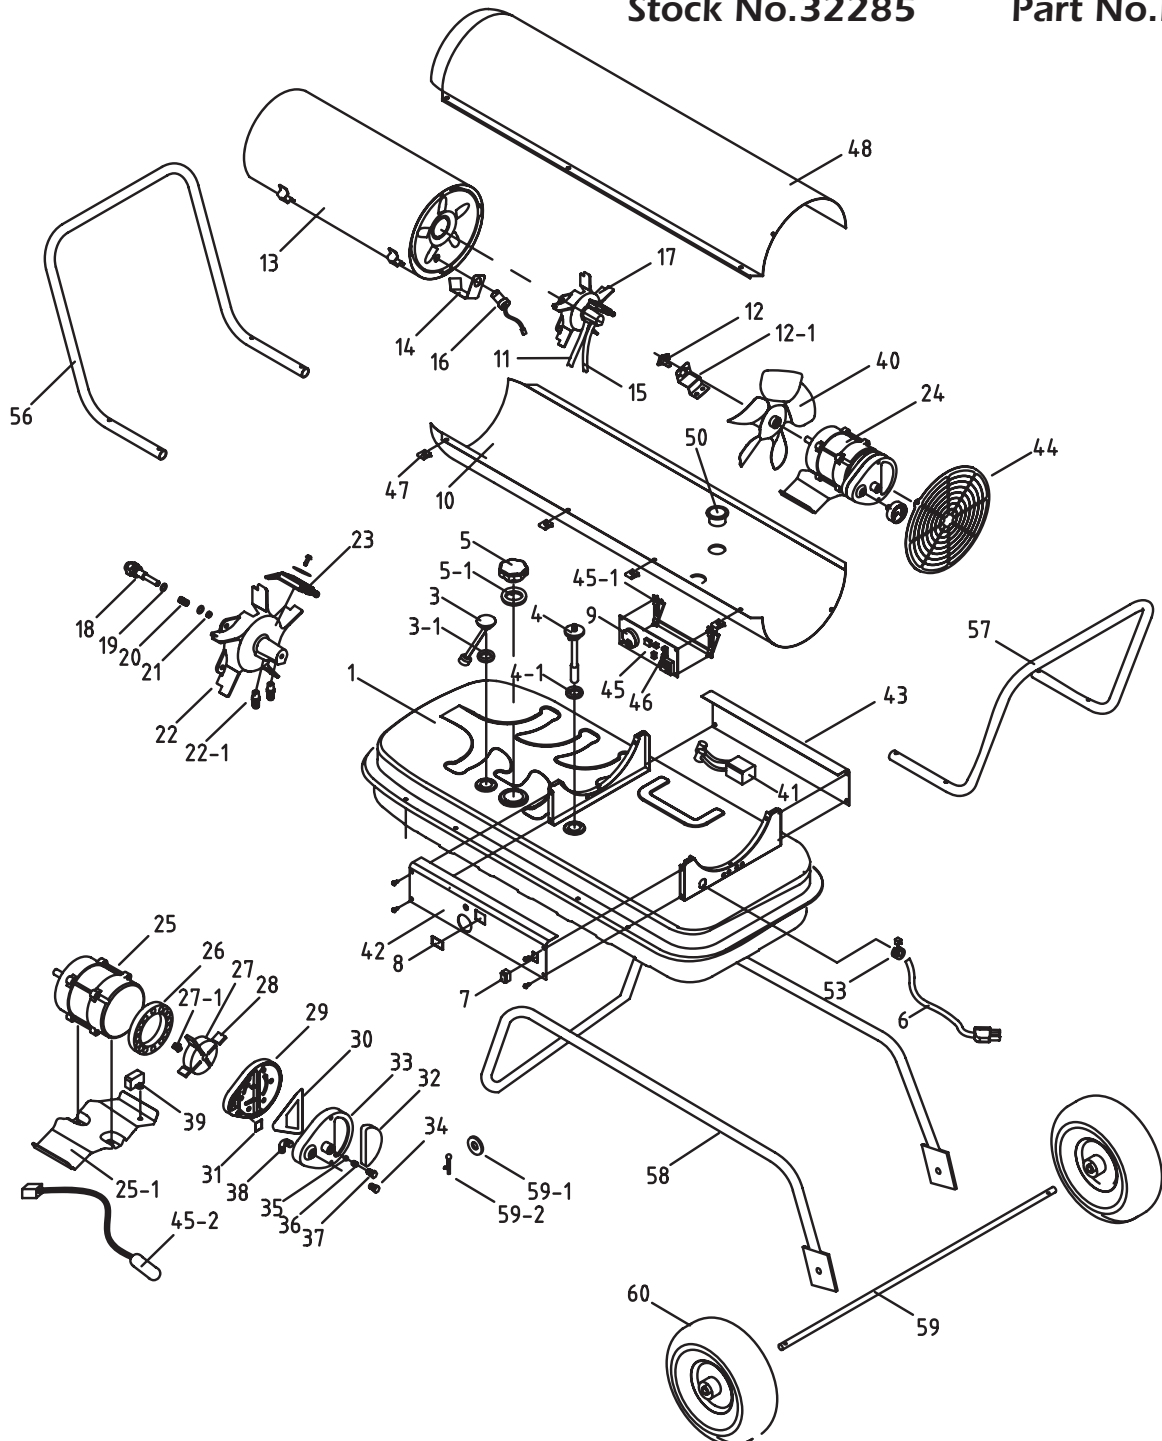

125,000BTU (36kW) Diesel Space Heater

Stock No.32285

Part No.DSH1250

Helpline: (023) 8049 4344. Sales Desk: (023) 8049 4333. General Enquiries: (023) 8026 6355.

DRAPER TOOLS LTD, HURSLEY ROAD, CHANDLER'S FORD, EASTLEIGH, HANTS. SO53 1YF. U.K website: drapertools.com e-mail: sales@drapertools.com