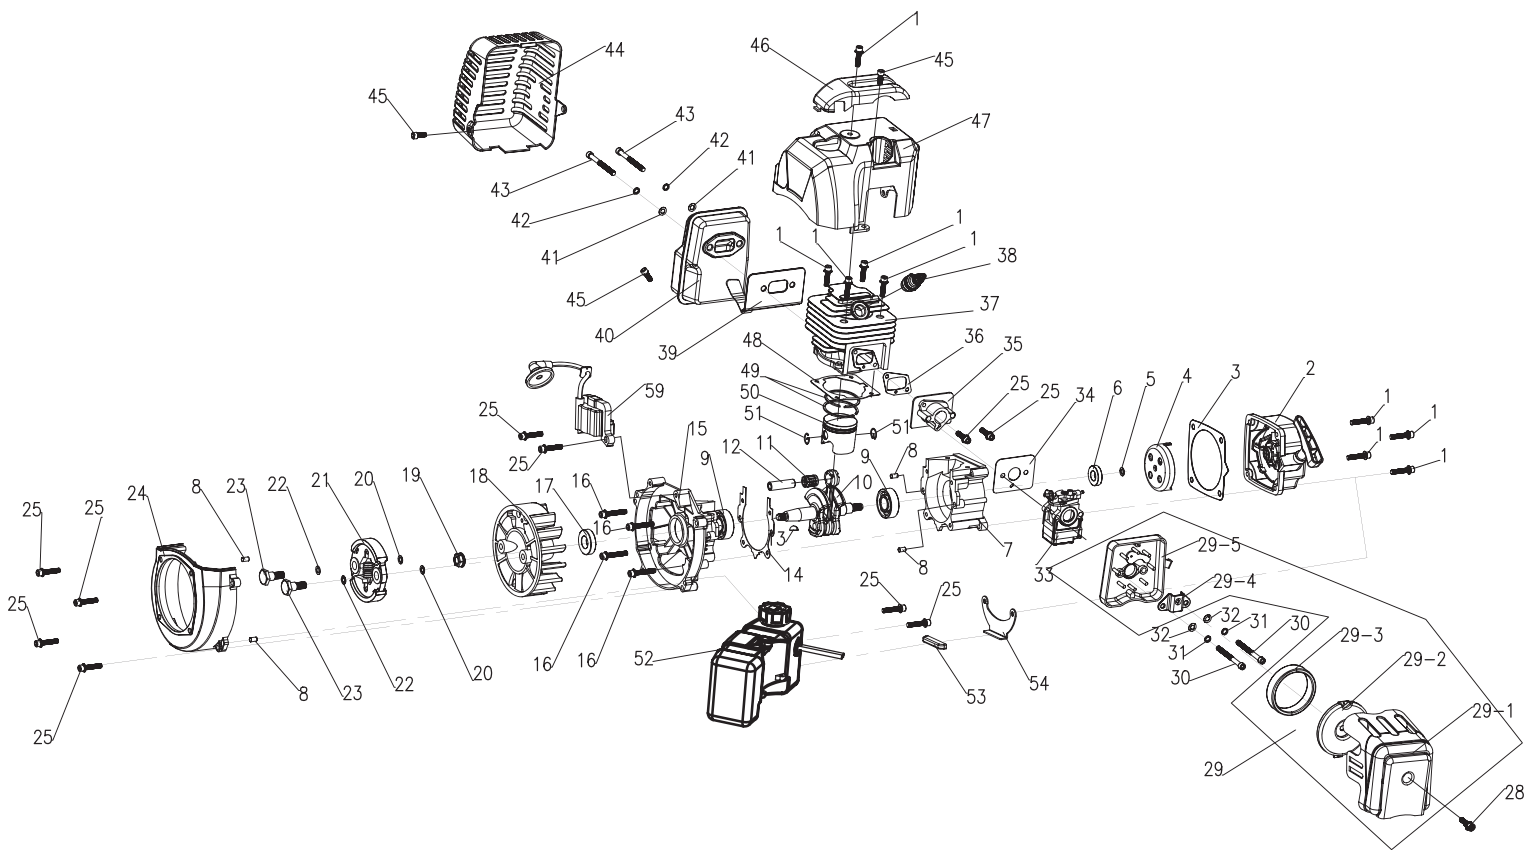

Helpline: (023) 8049 4344. Sales Desk: (023) 8049 4333. General Enquiries: (023) 8026 6355.

DRAPER TOOLS LTD, HURSLEY ROAD, CHANDLER'S FORD, EASTLEIGH, HANTS. SO53 1YF. U.K website: drapertools.com e-mail: sales@drapertools.com