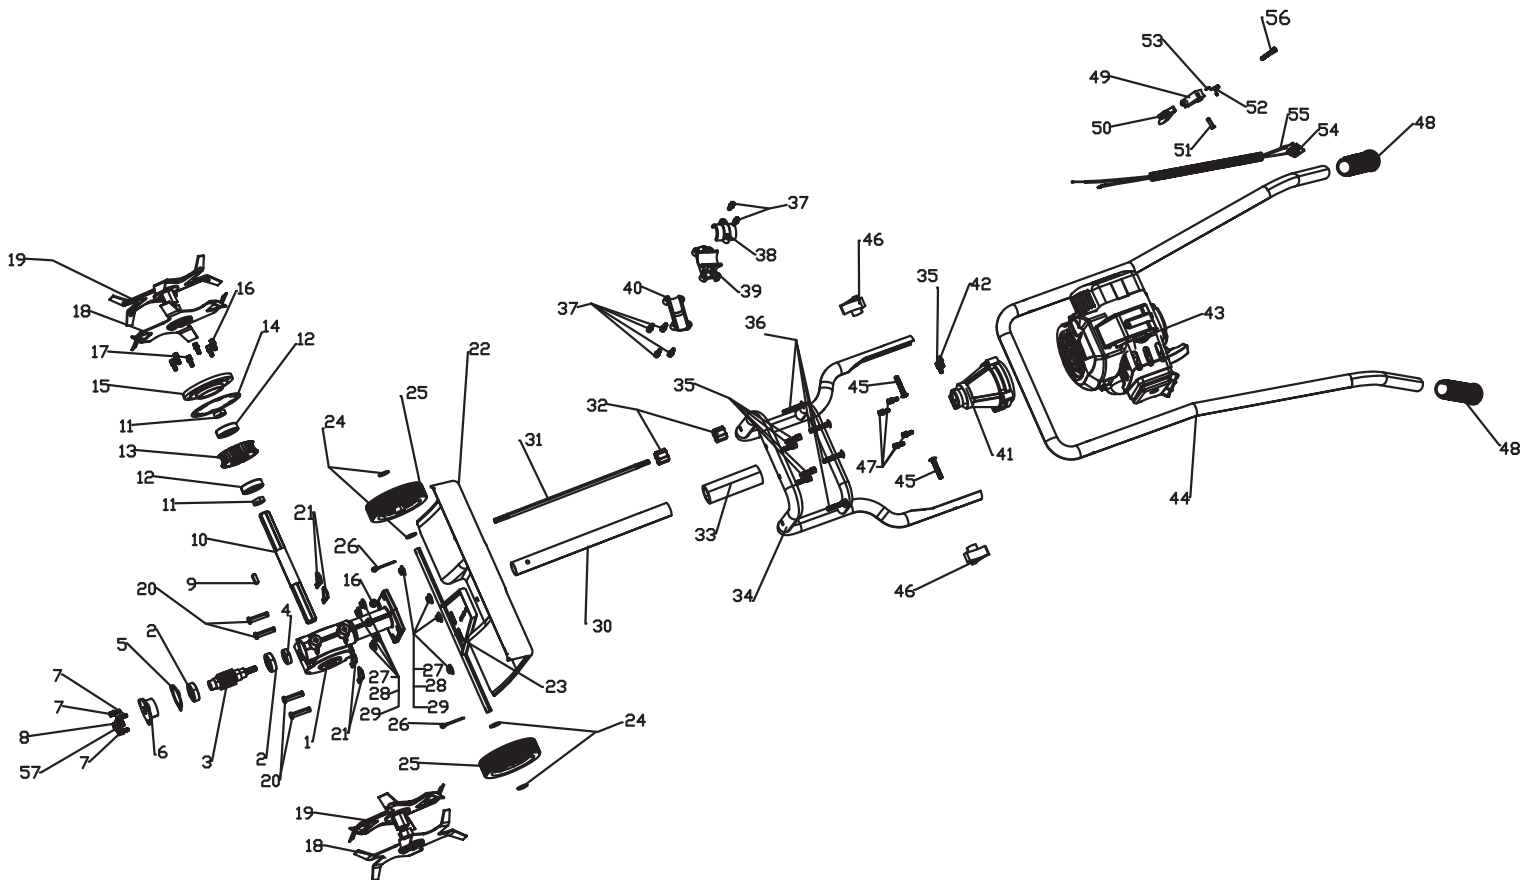

Helpline: (023) 8049 4344. **Sales Desk:** (023) 8049 4333. **General Enquiries:** (023) 8026 6355.

DRAPER TOOLS LTD, HURSLEY ROAD, CHANDLER'S FORD, EASTLEIGH, HANTS. SO53 1YF. U.K website: drapertools.com e-mail: sales@drapertools.com