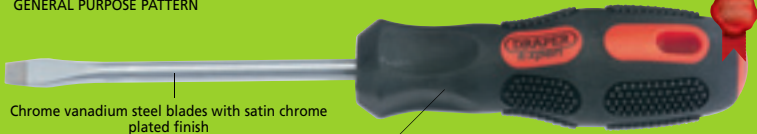

Norman is a real person and is our expert head of Quality Assurance. Norman appears here to bring to your attention features, technical or quality issues.

More importantly the reasons why, on occasions, it's worth paying a little more for a product that may look similar to a cheaper alternative but is much better.

### Draper Expert "970" range - fully guaranteed GENERAL PURPOSE PATTERN

Chrome vanadium steel blades with satin chrome plated finish

Ergonomic soft grip handle with colour coded inserts

PZ TYPE drivers are compatible with \*Pozidriv®/Supadriv® fixing Systems. \*Pozidriv®/Supadriv® are registered trademarks of Trifast Plc.  
Draper TX-STAR drivers are compatible with 1Torx fixing systems. 1Torx is the registered trademark of Camcar/Textron Inc.