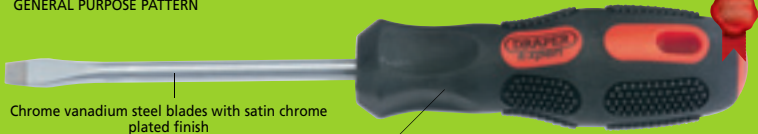

Norman is a real person and is our expert head of Quality Assurance. Norman appears here to bring to your attention features, technical or quality issues.

More importantly the reasons why, on occasions, it's worth paying a little more for a product that may look similar to a cheaper alternative but is much better.

Draper Expert "970" range - fully guaranteed GENERAL PURPOSE PATTERN

Chrome vanadium steel blades with satin chrome plated finish

Ergonomic soft grip handle with colour coded inserts

PZ TYPE drivers are compatible with *Pozidriv®/Supadriv® fixing Systems. *Pozidriv®/Supadriv® are registered trademarks of Trifast Plc.
Draper TX-STAR drivers are compatible with 1Torx fixing systems. 1Torx is the registered trademark of Camcar/Textron Inc.