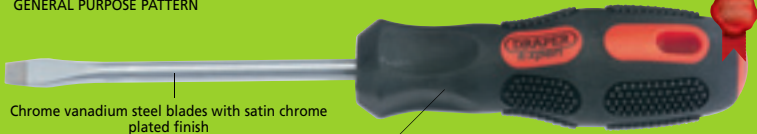

Norman is a real person and is our expert head of Quality Assurance. Norman appears here to bring to your attention features, technical or quality issues.

More importantly the reasons why, on occasions, it's worth paying a little more for a product that may look similar to a cheaper alternative but is much better.

Draper Expert "970" range - fully guaranteed GENERAL PURPOSE PATTERN

Chrome vanadium steel blades with satin chrome plated finish

Ergonomic soft grip handle with colour coded inserts

PZ TYPE drivers are compatible with *Pozidriv®/Supadriv® fixing Systems. *Pozidriv®/Supadriv® are registered trademarks of Trifast Plc.
Draper TX-STAR drivers are compatible with 1Torx fixing systems. 1Torx is the registered trademark of Camcar/Textron Inc.