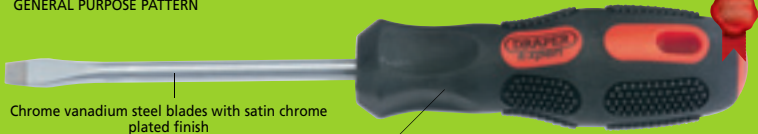

Norman is a real person and is our expert head of Quality Assurance. Norman appears here to bring to your attention features, technical or quality issues.

More importantly the reasons why, on occasions, it's worth paying a little more for a product that may look similar to a cheaper alternative but is much better.

### Draper Expert "970" range - fully guaranteed GENERAL PURPOSE PATTERN

Chrome vanadium steel blades with satin chrome plated finish

Ergonomic soft grip handle with colour coded inserts

PZ TYPE drivers are compatible with \*Pozidriv®/Supadriv® fixing Systems. \*Pozidriv®/Supadriv® are registered trademarks of Trifast Plc.  
Draper TX-STAR drivers are compatible with 1Torx fixing systems. 1Torx is the registered trademark of Camcar/Textron Inc.