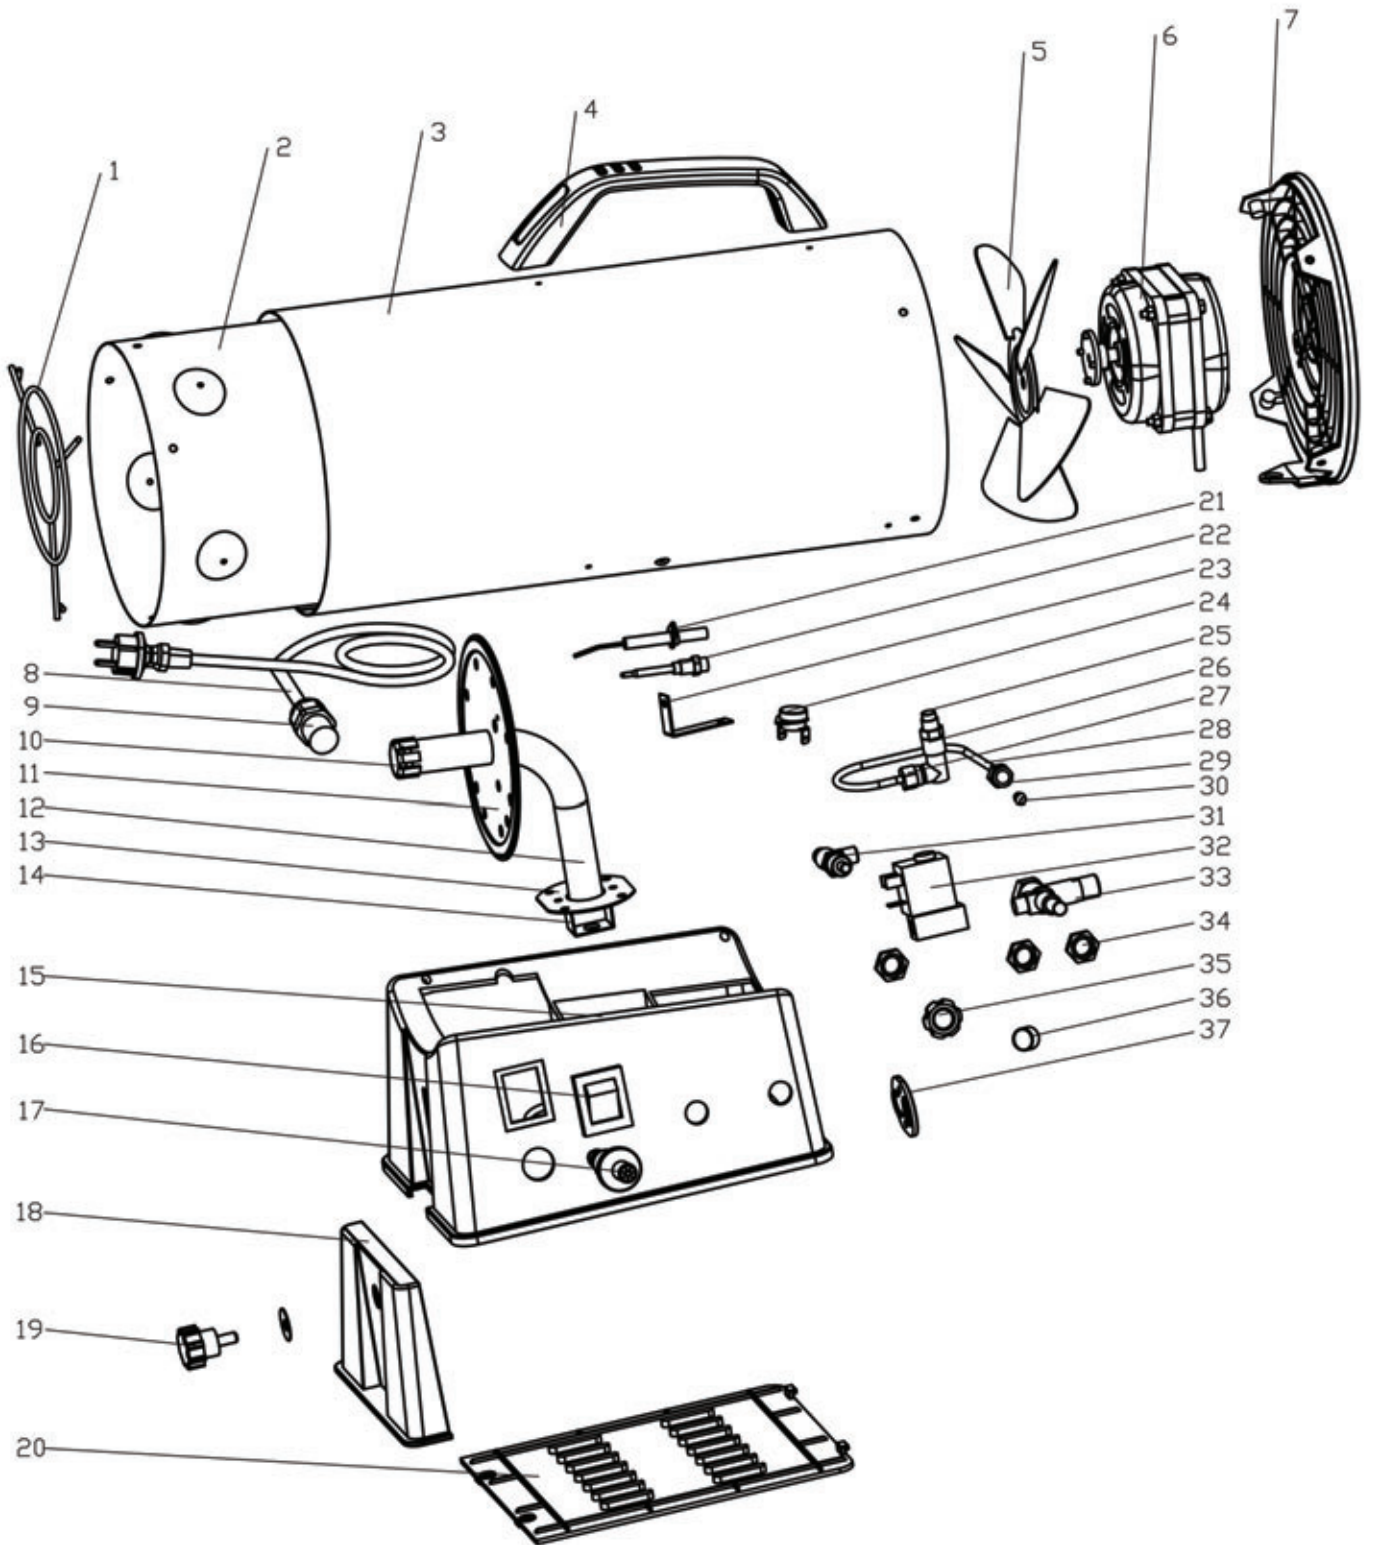

PROPANE

SPACE HEATER

47100- PSH15C SPARE PARTS DRAWING

PROPANE SPACE HEATER

47100- PSH15C SPARE PARTS LISTING

KEY No.	PART No.	STOCK No.	DESCRIPTION
1	Y101-01	24050	Front grid
2	Y151-02	24796	Inner shell
3	Y151-03	24789	Out shell
4	Y101-04	23411	Plastic handle
5	Y101-05	23338	Fan blade
6	Y101-06	23022	Motor
7	Y101-07	22613	Fan guard
8	Y101-08	22380	Power cord
9	Y101-09	22371	Cord fixation
10	Y101-10	22358	Burner assembly
11	Y101-11	21655	Baffle
12	Y101-12	21535	Intake tube
13	Y101-13	21036	Plate
14	Y101-14	21035	Injection
15	Y101-15	20841	Base
16	Y101-16	20840	Power switch
17	Y101-17	20838	Igniter
18	Y101-18	20784	Height controller
19	Y101-19	20592	Round bolt
20	Y101-20	20579	Base cover
21	Y101-21	20569	Ignition needle
22	Y101-22	20567	Thermocouple
23	Y101-23	20565	Thermostat clip
24	Y101-24	20562	Head thermostat
25	Y151-25	24787	Gas nozzle
26	Y151-26	24786	Nozzle seat
27	Y151-27	24785	Fixation nut M8
28	Y151-28	24784	Fuel tube
29	Y151-29	24775	Fixation nut G1/8
30	Y151-30	24770	O-ring
31	Y151-31	24769	Adjustment valve
32	Y151-32	24590	Electromagnetic valve
33	Y151-33	24413	Flameout protector
34	Y101-34	19229	Fixation nut
35	Y101-35	19216	Plastic knob
36	Y101-36	19127	Protection guard
37	Y101-37	19126	Fixation nut for gas inlet
-	Y151-REG	35775	Regulator and hose