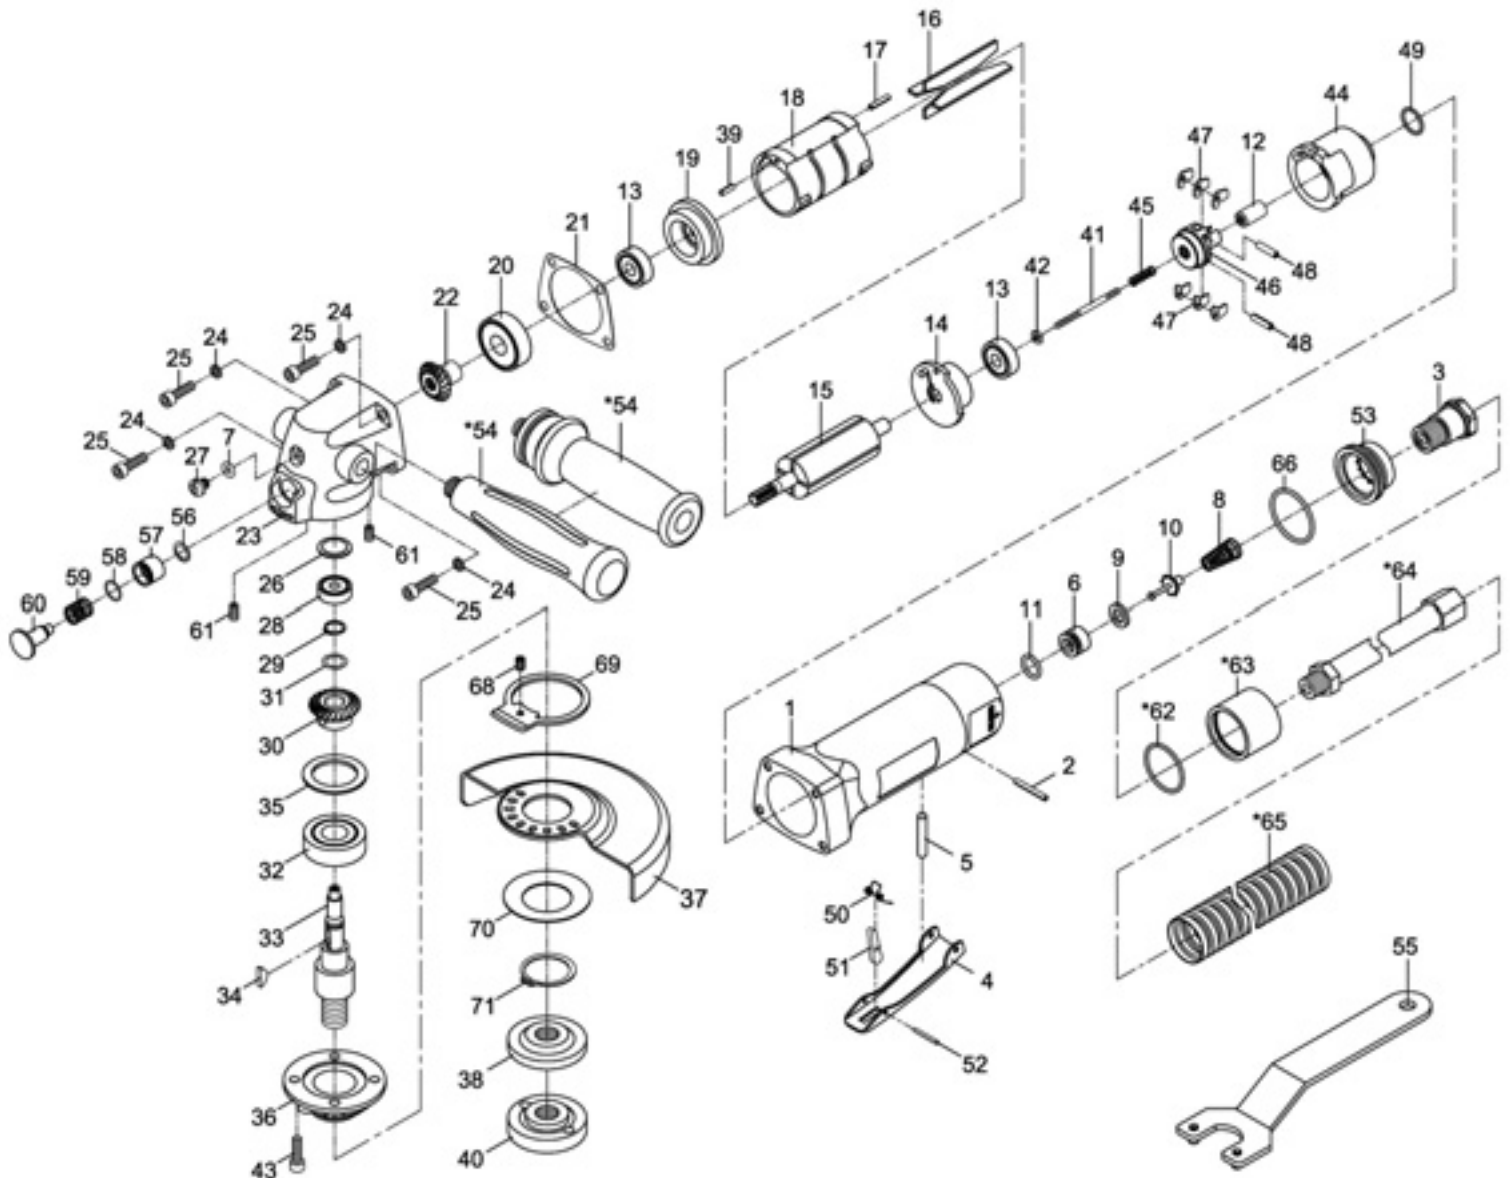

SPARE PARTS LISTING SHEET FOR

115mm Composite Body Air Angle Grinder

Stock No.47572

Part No.5228PRO

KEY No.	PART No.	STOCK No.	DESCRIPTION
01	Y5D-6192P01	47821	Motor housing
02	Y30102	47822	Spring pin
03	Y5D-619203	47823	Air inlet
04	Y6K-301104	47824	Throttle lever
05	Y500105	47825	Pin
06	YAS00207	41751	Valve
07	Y61907	47826	O-ring
08	Y73108	41748	Spring
09	Y73153	41749	Rubber spacer
10	Y50010-11SUB	47827	Valve stem
11	Y500111	47828	O-ring
12	Y61912	47829	Plunger
13	Y030120	41638	Ball bearing
14	Y5D-619214	47830	Rear plate
15	Y61915	47831	Rotor
16	Y61916	47832	Rotor blade
17	Y206106	47833	Spring pin
18	Y5D-619218	47834	Cylinder
19	Y5D-619219	47835	Front end plate
20	Y080227	47836	Ball bearing
21	Y5D-619008	47837	Gasket
22	Y61922	47838	Bevel gear
23	Y5D-619228	47839	Gear housing
24	Y40344	47840	Spring washer
25	Y62025	61915	Screw
26	Y61926	47841	Spacer
27	Y61927	47842	Screw
28	Y030113	47843	Ball bearing
29	Y60319	47844	Retaining ring
30	Y5D-6192S30-11	47845	Bevel gear
31	Y61931	47846	Wave washer
32	Y061932	47847	Ball bearing
33	Y5D-6192S26-11	47848	Spindle
34	Y61934	47849	Key
35	Y5D-6192S11	47850	Spacer

SPARE PARTS DRAWING SHEET FOR

115mm Composite Body Air Angle Grinder

Stock No.47572

Part No.5228PRO

Helpline: (023) 8049 4344. **Sales Desk:** (023) 8049 4333. **General Enquiries:** (023) 8026 6355.

DRAPER TOOLS LTD, HURSLEY ROAD, CHANDLER'S FORD, EASTLEIGH, HANTS. SO53 1YF. U.K. internet: www.drapertools.co.uk e-mail: sales@drapertools.com