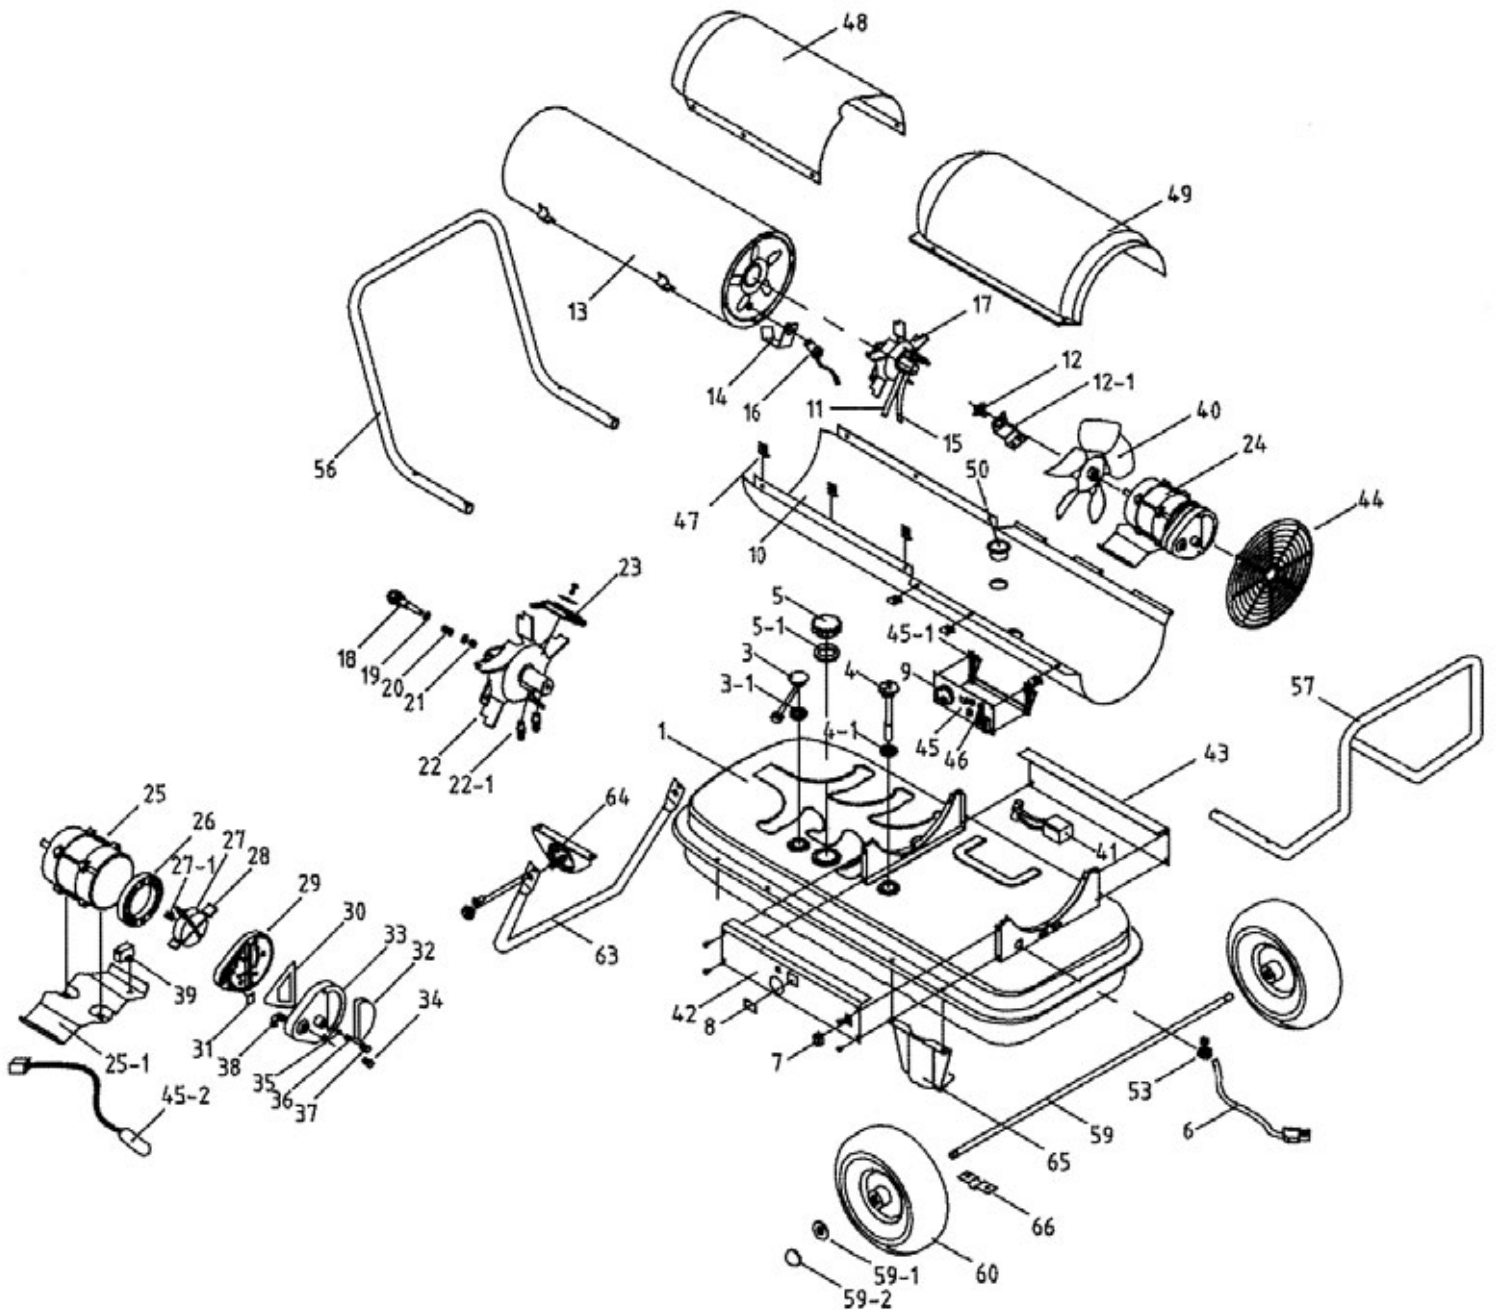

KEY No.	PART No.	STOCK No.	DESCRIPTION
30	YTK8-000-030	33406	Intake Filter
31	YTK8-000-031	33407	Lint Filter
32	YTK8-000-032	33408	Filter
33	YTK8-000-033	33409	Filter Cover
34	YTK8-000-034	33410	Adjuster
35	YTK8-000-035	33411	Ball
36	YTK8-000-036	33412	Spring
37	YTK8-000-037	33413	Adjusting Screw
38	YTK8-000-038	33414	Elbow Nipple
39	YTK12-003-039	59759	Capacitor
40	YTK13-007-040	58584	Fan Assembly
41	YTK8-000-041	58585	Ignitor
42	YTK8-005-042	33866	Right Side Cover
43	YTK8-005-043	33868	Left Side Cover
44	YTK12-002-044	59760	Fan Guard
45	YTK8-002-045	33665	PCB
45-1	YTK8-002-045-1	33428	PCB Bracket
45-2	YTK8-002-045-2	33669	Thermistor
46	YTK8-000-046	33430	Fuse
47	YTK8-000-047	33431	Clip Nut
48	YTK13-005-048	58586	Upper Shell
49	YTK13-003-049	58591	Upper Cover
50	YTK8-000-050	33433	Grommet Small
50-1	YTK8-000-050-1	33435	Grommet Large
53	YTK8-002-053	33439	Bush
56	YTK13-005-056-2	58593	Front Handle
57	YTK8-005-057-1	58594	Rear Handle
59	YTK13-003-059	58595	Wheel Axle
59-1	YTK8-003-059-1	33822	Washer
59-2	YTK13-003-059-2	58512	Wheel Cap
60	YTK13-000-060	58513	Wheel
63	YTK8-005-063	33884	Adjustable Pipe Support
64	YTK8-000-064	33885	Pipe Support Bracket
65	YTK8-000-065	33889	Wheel Support Bracket
66	YTK8-000-066	33890	Shaft Bracket Kit

SPARE PARTS DRAWING SHEET FOR

215,000BTU (62kW) Diesel Space Heater

Stock No.53925

Part No.DSH2150

Helpline: (023) 8049 4344. Sales Desk: (023) 8049 4333. General Enquiries: (023) 8026 6355.

DRAPER TOOLS LTD, HURSLEY ROAD, CHANDLER'S FORD, EASTLEIGH, HANTS. SO53 1YF U.K website: www.drapertools.com e-mail: sales@drapertools.com