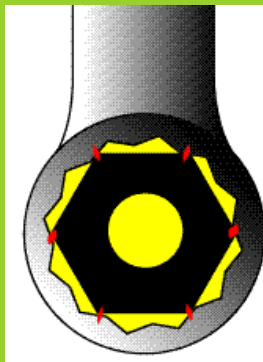

### Norman Says

"Draper Expert HI-TORQ"™ spanners have 6 or 12 corners with special radius design giving added torque. It also extends the life of the spanner and the fastener.

Standard Bi-hexagon

"Draper Expert HI-TORQ"™

- Gives added torque.
- Extends life of spanner and fastener by reducing the probability of \*rounding off.